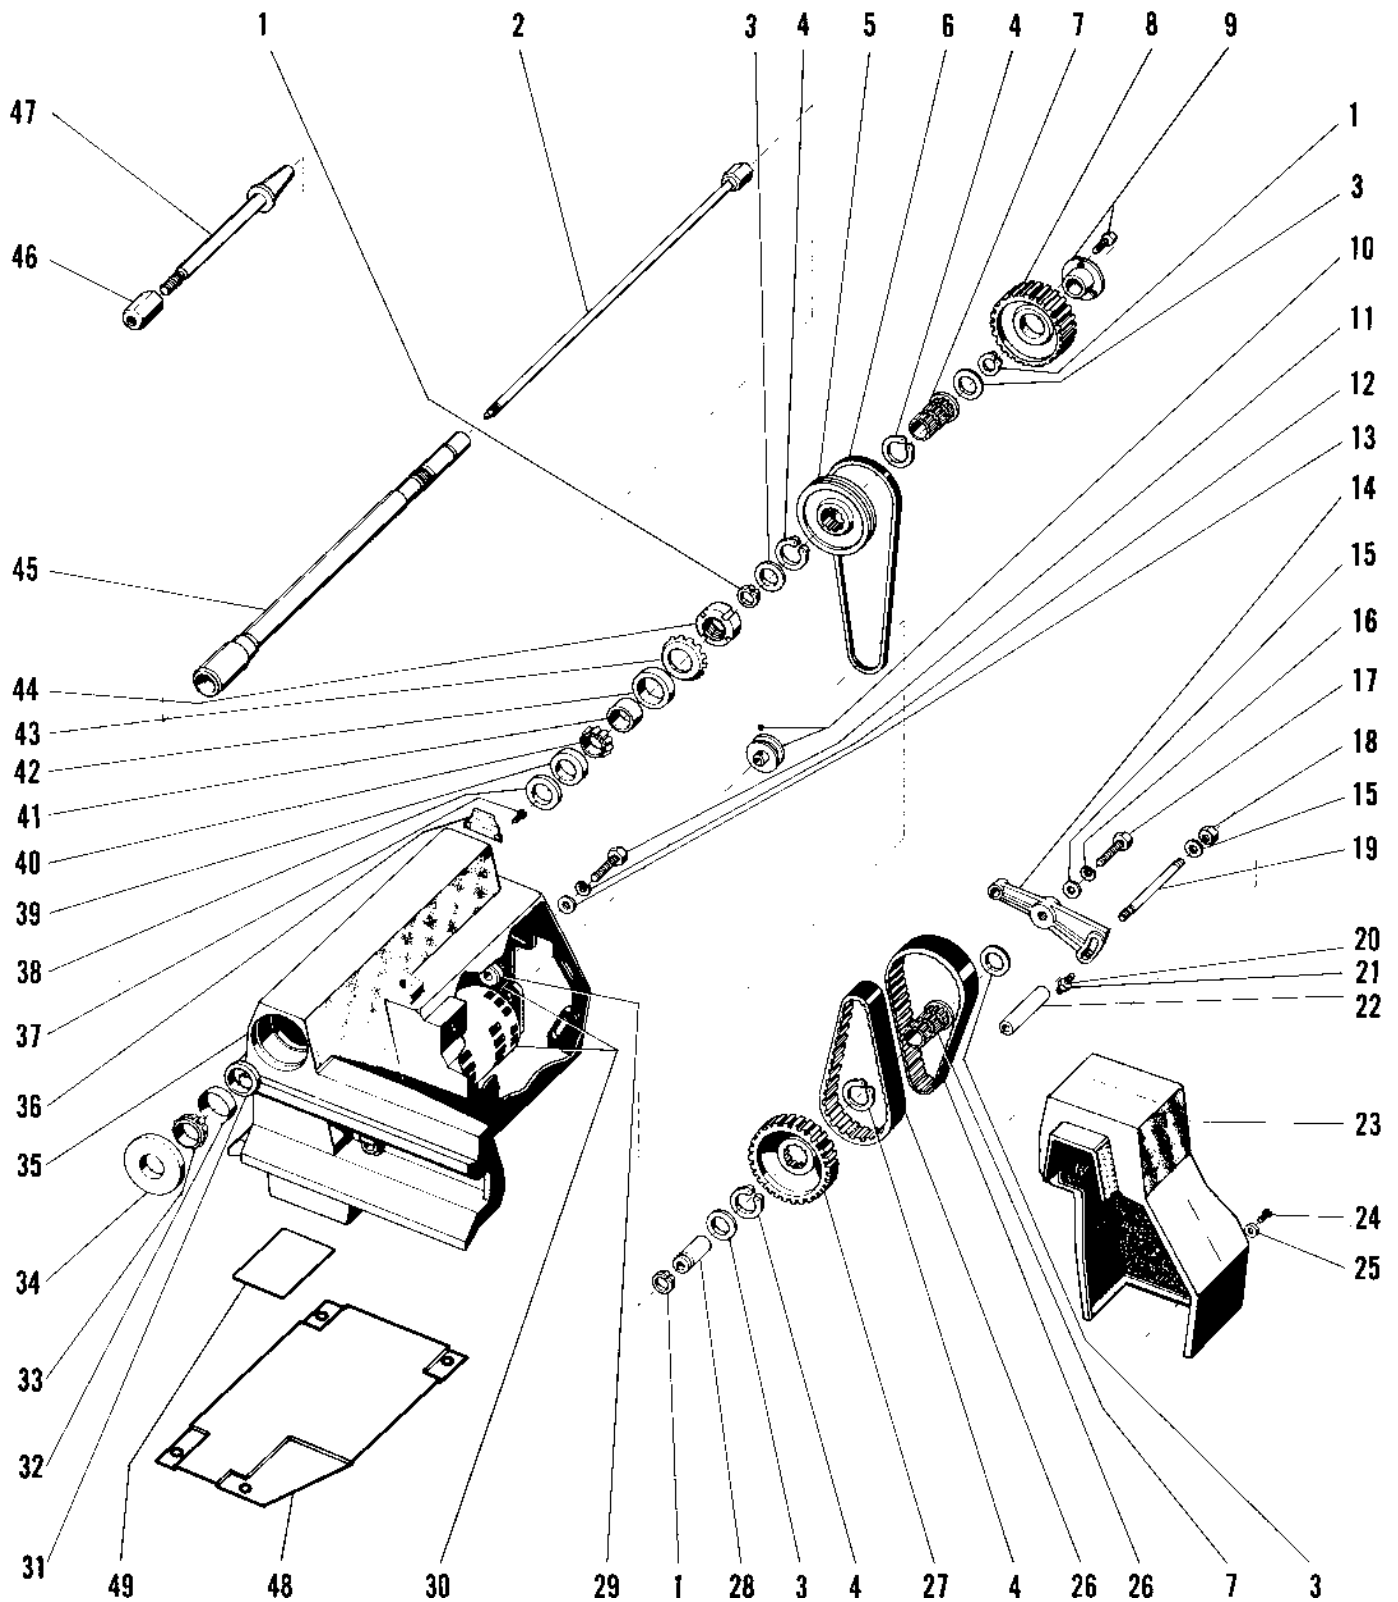

PANZITTA SALES & SERVICE

72 George Avenue

Wilkes-Barre, PA 18705

SPINDLE DRIVE ASSEMBLY

570-822-6720 800-822-6720

www.panzittasales.com

PANZITTA SALES & SERVICE
72 George Avenue
Wilkes-Barre, PA 18705
570-822-6720 800-822-6720
www.panzittasales.com

SPINDLE DRIVE ASSEMBLY

ITEM	PART NO.	QTY.	DESCRIPTION	ITEM	PART NO.	QTY.	DESCRIPTION
1	25713	3	Ring, Retaining	26	25746	2	Belt
2	25725	1	Drawbar & Nut Assembly	27	25719	1	Pulley
3	25714	4	Race, Thrust	28	25798	1	Stub, Idler
4	25715	4	Ring, Retaining	29	25748	4	Spacer, Motor
5	25721	1	Pulley, "V"	30	25745	1	Motor & Key
6	25747	1	Belt, "V"		*26491	1	Motor & Key
7	25724	2	Pulley	31	25707	1	Seal
8	25728	1	Pulley	32	25706	1	Cup, Bearing
9	25717	1	Bushing & Cap Screw	33	25705	1	Cone, Bearing
10	25799	1	Pulley & Set Screw	34	25704	1	Seal
11	4425	4	Screw, Cap Hex Head	35	25555	1	Main Frame
12	21557	4	Washer, Lock	36	26056	1	Clip
13	279	4	Washer, Flat	37	26497	2	Screw, Hex Head
14	25744	1	Bracket, Idler	38	25708	1	Seal
15	3214	3	Washer, Flat	39	25711	1	Cup, Bearing
16	3476	1	Washer, Lock	40	25710	1	Cone, Bearing
17	5659	1	Screw, Hex Head	41	25727	1	Spacer, Bearing
18	2309	2	Nut, Stop	42	25709	1	Seal
19	25796	2	Stud	43	6981	1	Washer, Lock
20	25810	1	Screw, Set	44	6980	1	Nut, Lock
21	3528	1	Nut, Jam	45	25718	1	Spindle
22	25797	2	Spacer	46	25811	1	Nut, Arbor
23	25770	1	Guard, Belt	47	25720	1	Arbor
24	24759	2	Screw, Button Head	48	*25894	1	Plate, Bottom
25	26057	2	Washer, Flat	49	*25896	1	Label, Instruction

*Canada only

1000 LATHE.max