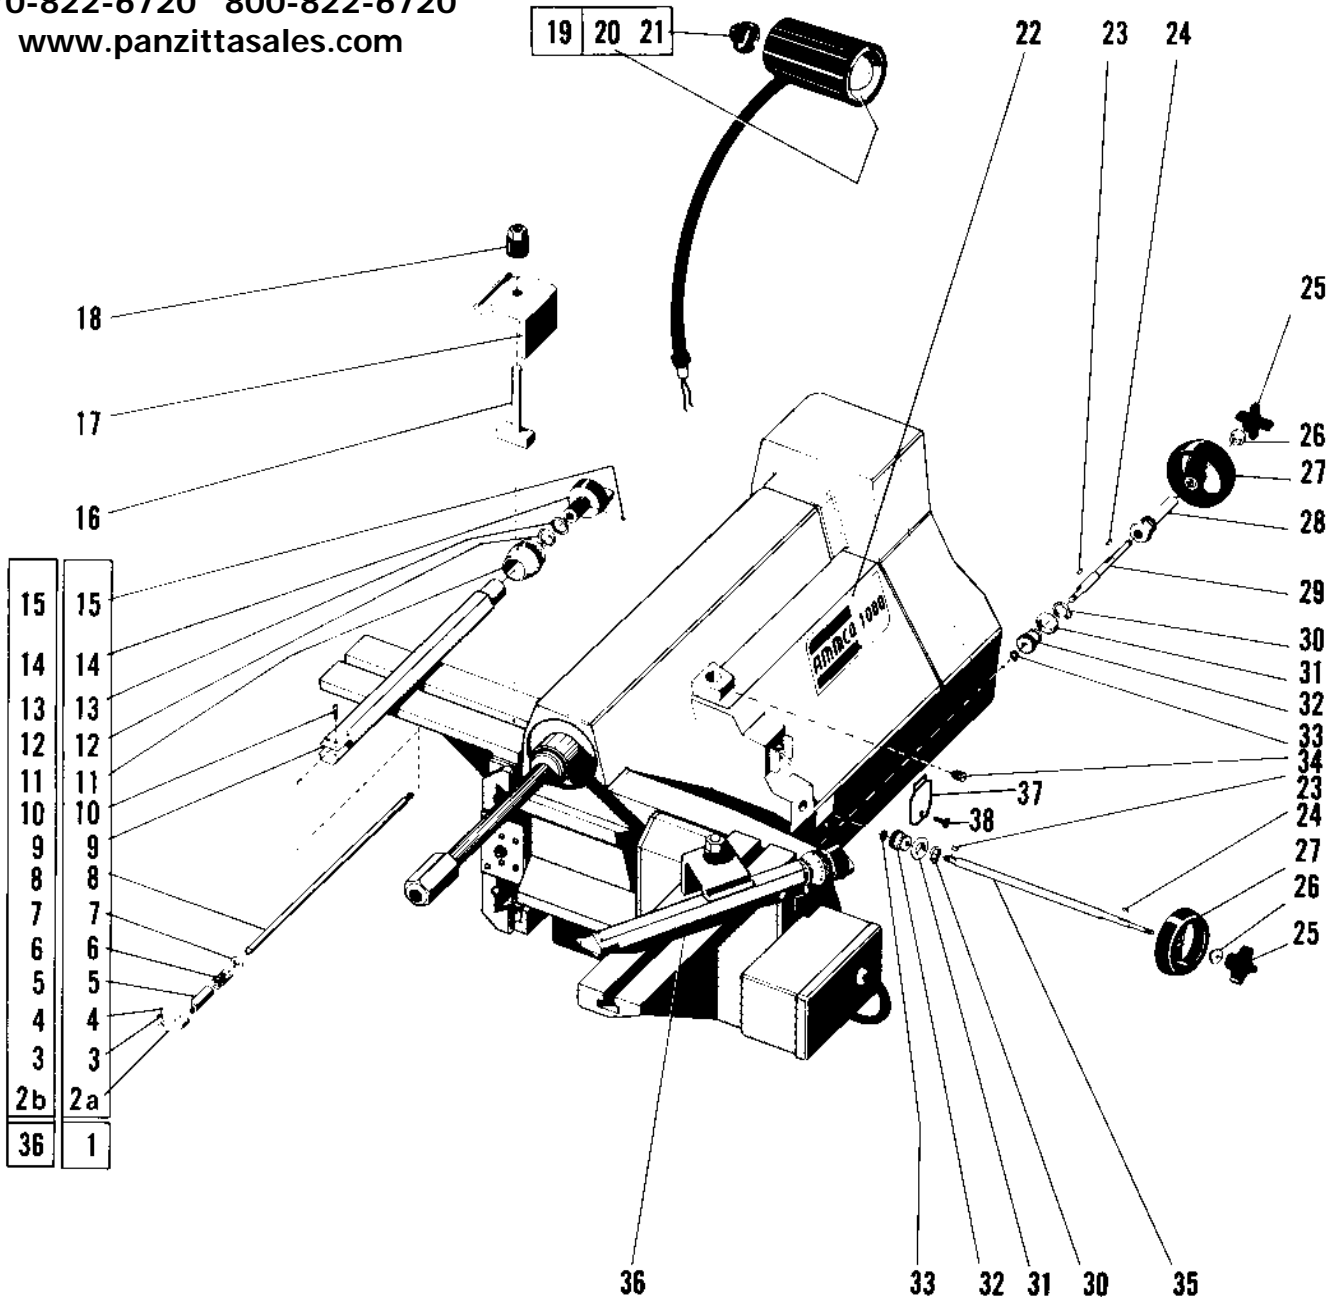

TOOL BAR ASSEMBLY, FEED ENGAGEMENT ASSEMBLIES, & LAMP ASSEMBLY

PANZITTA SALES & SERVICE
72 George Avenue
Wilkes-Barre, PA 18705
570-822-6720 800-822-6720
www.panzittasales.com

TOOL BAR ASSEMBLY, FEED ENGAGEMENT ASSEMBLIES, & LAMP ASSEMBLY

ITEM	PART NO.	QTY.	DESCRIPTION
1	25760	1	Boring Bar Assembly, R.H.
2	a) 25761	1	Holder, R.H.
	b) 25762	1	Holder, L.H.
3	16914	1	Tip, Carbide
4	6499	1	Screw, Machine
5	25754	1	Sleeve
6	25756	1	Spring
7	24922	1	Washer, Flat
8	25755	1	Rod, Dial
9	25753	1	Bar, Boring
10	25757	2	Screw, Shoulder
11	25752	1	Dial, Micrometer
12	25758	1	Washer, Wave
13	25759	1	Ring, Retaining
14	25751	1	Dial, Depth
15	3338	1	Screw, Set
16	23772	2	Bolt, "T"
17	25833	2	Clamp
18	11227	2	Nut & Washer Assembly
19	25996	1	Lamp Assembly
20	22763	1	Socket
21	22764	1	Boot, Toggle
22	25872	1	Nameplate, AMMCO
23	6972	2	Key, Woodruff
24	6971	2	Key, Woodruff
25	25837	2	Knob
26	25807	2	Washer
27	25765	2	Handwheel
28	25801	1	Sleeve
29	25803	1	Shaft, Feed
30	3174	2	Ring, Retaining
31	25856	2	Retainer, Gear
32	25804	2	Gear, Feed
33	25857	2	Ring, Retaining
34	212	1	Screw, Set
35	25802	1	Shaft, Feed
36	25750	1	Boring Bar Assembly, L.H.
37	25893	1	Plate, Cover
38	26497	1	Screw, Cover

PANZITTA SALES & SERVICE
72 George Avenue
Wilkes-Barre, PA 18705
570-822-6720 800-822-6720
www.panzittasales.com