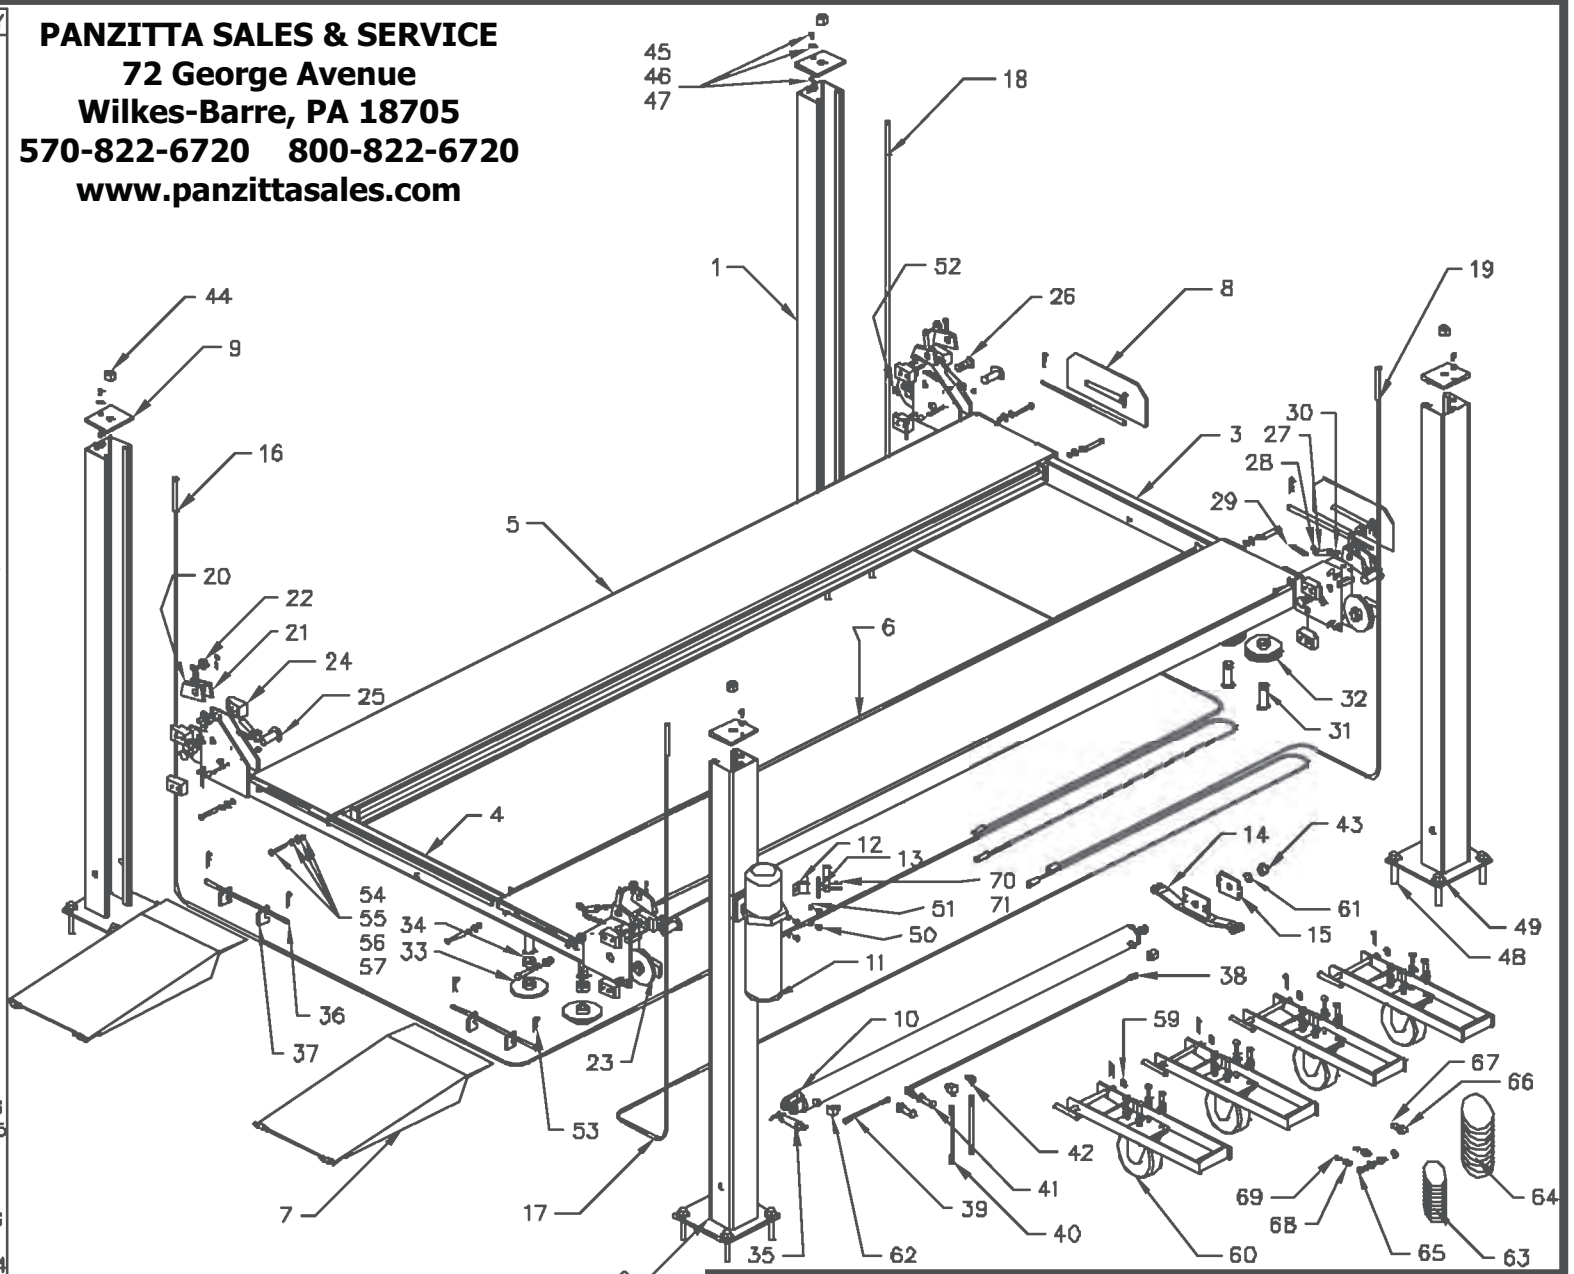

PANZITTA SALES & SERVICE
72 George Avenue
Wilkes-Barre, PA 18705
570-822-6720 800-822-6720
www.panzittasales.com

#	ITEM NO.	DESCRIPTION	QTY
1.	5210287	OFFSIDE POST	3
2.	5210288	POWER SIDE POST	1
3.	5210292	CROSSSTUBE 4-SHEAVE	1
4.	5210291	CROSSSTUBE 2-SHEAVE	1
5.	5210284	OFFSIDE RAMP	1
6.	5210285	POWER SIDE RAMP	1
7.	5210294	APPROACH RAMP	2
8.	5210293	TIRE STOP ASSEMBLY	2
9.	5210815	POST TOP PLATE	4
10.	5502165	3"x70" CYLINDER	1
11.	5585079	POWER UNIT (AB-1466)	1
12.	5701190	AIR VALVE BRACKET	1
13.	5590175	AIR VALVE	1
14.	5210283	CYLINDER FLANGE ARM	1
15.	5731309	CABLE RETAINER PL.	1
16.	5595522	3/8" CABLE 341" LONG	1
17.	5595521	3/8" CABLE 285" LONG	1
18.	5595519	3/8" CABLE 178" LONG	1
19.	5595518	3/8" CABLE 122" LONG	1
20.	5210282	SAFETY #2	4
21.	5736821	SAFETY #1	4
22.	5575420	SLACK SAFETY SHEAVE	4
23.	5746607	SHEAVE ROLLER	4
24.	5716147	PLASTIC SLIDE BLOCK	16
25.	5505698	CR.TUBE SHEAVE AXLE	4
26.	5505699	SAFETY PIN	4
27.	5502195	AIR SAFETY CYLINDER	4
28.	5550410	1/8 NPT 90-DEG 1/4 BRASS FITT.	4
29.	5540145	3/4" x 4" SPRING	4
30.	5505625	1/4" FEMALE ROD END	4
31.	5505700	RAMP SHEAVE AXLE	4
32.	5746606	TWIN SHEAVE ROLLER	2
33.	5746607	SINGLE SHEAVE ROLLER	2
34.	5715364	RAMP SHEAVE SPACER	2
35.	5505695	1" x 3 1/2" CYL. PIN	1
36.	5746608	1/2" x 18 3/4" PIN	4
37.	5736622	APPROACH RAMP STOP	4
38.	5570735	1/4" HYDR. HOSE 64' / 90-ST	1
39.	5570812	1/4" HYDR. HOSE 13' / ST-ST	1
40.	5570818	1/4" HYDR. HOSE 88' / ST-ST	2
41.	5550111	STR. FITT 2700-4-4	2
42.	5550103	90-DEG PWR UNIT FITT	1
43.	5535130	1-14 NYLOCK NUT	1
44.	5535997	5/8-11 NYLOCK NUT	4
45.	5530136	3/8-16 x 1 1/2" HEX BOLT	4
46.	5545130	3/8" LOCK WASHER	4
47.	5535170	3/8-16 HEX NUT	4
48.	5530455	3/4" x 4 3/4" ANCHDR BOLT	16
49.	5545535	C-SHIM	25
50.	5530260	5/16-18 x 3/4" HEX BOLT	4
51.	5535122	5/16-18 NYLOCK NUT	4
52.	5540275	E RING	8
53.	5505335	HAIRPIN CLIP	16
54.	5530221	1/2-13 x 3 1/2" HEX BOLT	8
55.	5545125	1/2" LOCK WASHER	24
56.	5545180	1/2" FLAT WASHER	1
57.	5535160	1/2-13 HEX NUT	24
58.	5530231	1/2-13 x 1 1/2" HEX BOLT	16
59.	5545170	3/4" FLAT WASHER	4
60.	5210997	CASTER KIT- OPTIONAL	4
61.	5545165	1" FLAT WASHER	1
62.	5550106	90-DEG FITT 2501-4-6	3
63.	5570785	COILED AIR HOSE	1
64.	5570795	1/4" POLY TUBING	1

#	ITEM NO.	DESCRIPTION	QTY
24	65.	5550395 1/4" UNION TEE FITTING	3
16	66.	5550370 STR. BULKHEAD FITTING	1
4	67.	5550371 1/4" POLY CONNECTOR	1
4	68.	5550405 BELL REDUCER	2
1	69.	5550380 1/8" x 1" CLOSE NIPPLE	2
3	70.	5530117 6-32 x 1 1/2" SLOT HEAD SCREW	2
1	71.	5535190 6-32 HEX NUT	2

NOTES: UNLESS OTHERWISE SPECIFIED

 PROJECTION APPROVED:	 TOLERANCES: XX ± 0.02 XXX ± 0.005 FRACTIONS & 1/16 SURFACE 63 DIA. Ø ±.010 ANGLES 1/2" QTY 800's	BEND-PAK 1645 LEMONWOOD DRIVE SANTA PAULA, CA 93060	
		HD-9	
		MAT'L:	
		DATE: 10/14/04	REV.
DATE DDDIE 0A223	NEXT ASSEMBLY	SCALE: N/A