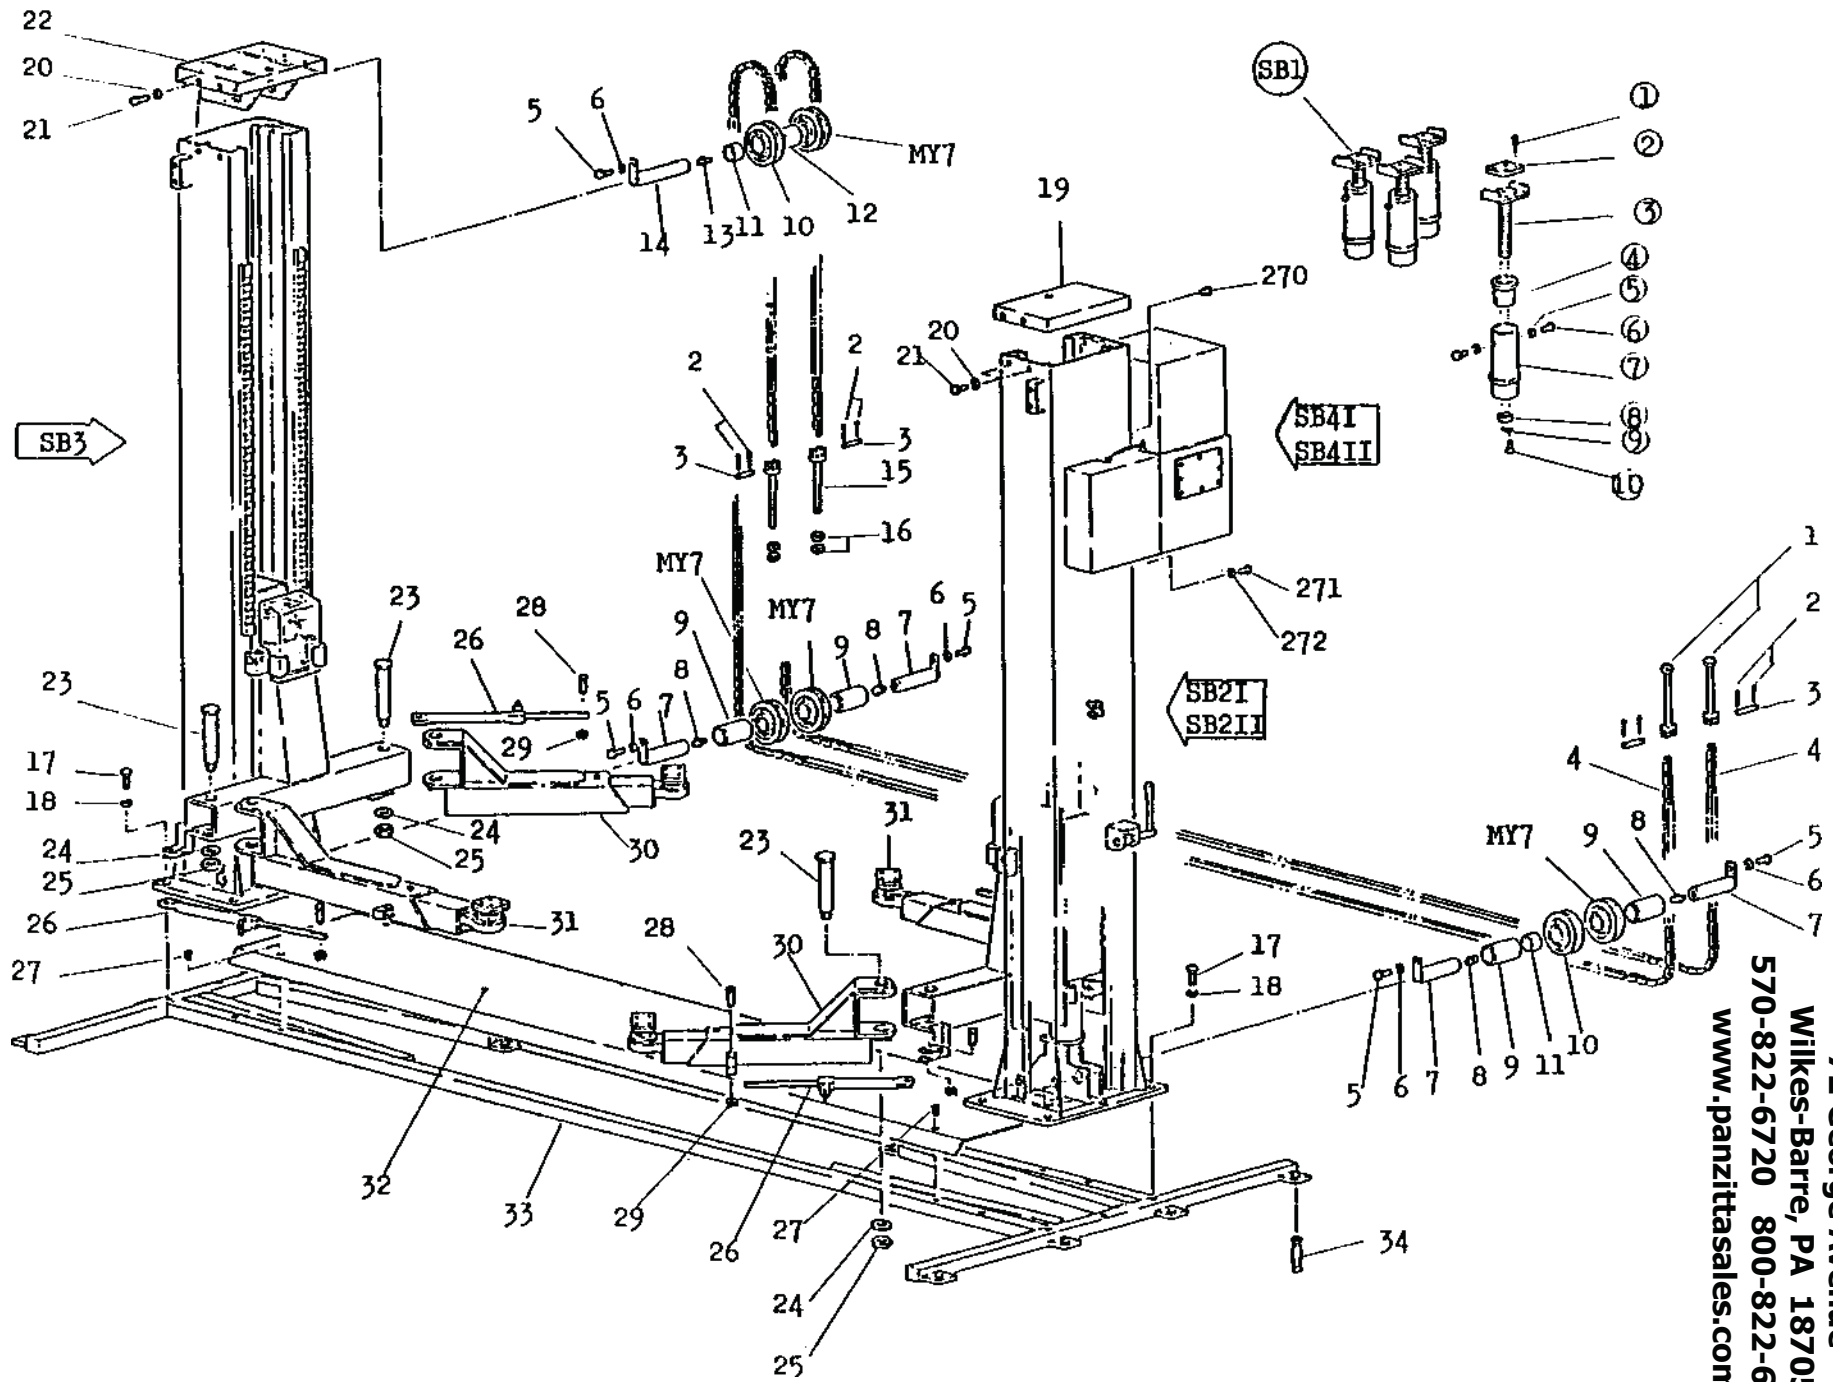

PANZITTA SALES & SERVICE
72 George Avenue
Wilkes-Barre, PA 18705
570-822-6720 800-822-6720
www.panzittasales.com

PARTS BREAKDOWN

Ill.

No.	Part No.	Description	Qty.	Req'd.
	SB1 00067700	Truck Adaptor(① - ①C)(Option)		4
	SB2I 00068000	Main Post(19-21.SB4I)	1	
	SE2II00068200	Main Post(19-21.SB4II)		1
	SB3 00068010	Sub Post Assy(20-22)		1
	SB4I 00067180	Hydraulic Unit Assy	1	
	SB4II00067960	Hydraulic Unit Assy		1
	MY-7 00041371	Chain Wheel Assy(10.11)		6
①	90940612	Round Head Small Screw		4
②	50606151	Supporting Rubber Pad		1
③	00067840	Adjusting Supporter		1
④	10282240	Adjusting Nut B		1
⑤	90930508	Spring Washer		2
⑥	90910812	Hex Bolt		2
⑦	00067860	Supporting Boss		1
⑧	10126521	Adjuster Stopper		1
⑨	90930906	Serrated Washer		2
⑩	90950615	Flat Head Small Screw		2
1	00067880	M Chain Rod		2
2	90972010	Cotter Pin		8
3	80839331	Off Set Link Pin		4
4	80835427	Leaf Chain		2
5	90910815	Hex Bolt		5
6	90930508	Spring Washer		5
7	00067920	Chain Wheel Shaft S		4
8	80827041	Grease Fitting		4
9	10282360	Lower Pulley Collar		4
10	10190442	Chain Wheel		6
11	81640443	Chain Wheel Metal		6
12	10282340	Upper Pulley Collar		1
13	80827021	Grease Fitting		1
14	00067900	Chain Wheel Shaft L		1
15	10197411	Chain Rod		2
16	90930116	Hex Nut		4
17	90912045	Hex Bolt		10
18	90930520	Spring Washer		10
19	00067280	Driver Column Cover		1
20	90930510	Spring Washer		8
21	90911030	Hex Bolt		8
22	00067420	Follower Column Cover		1
23	00067780	Lift Arm Pin		4
24	90930730	Plate Washer		4
25	10164531	Arm Pin Nut		4
26	00067680	Arm Stopper Assy		4
27	90990815	Round Head Small Screw		4
28	10201681	Lock Fitting Pin		8
29	80845005	Snap Ring		8
30	00067640	Lift Arm R Assy		2
31	00067660	Lift Arm L Assy		2
32	10173811	Base Cover		1
33	00067940	Base		1
34	50563651	Set Anchor		12
270	10181831	Unit Fitting Bolt		2
271	90911015	Hex Bolt		2
272	90930510	Spring Washer		2