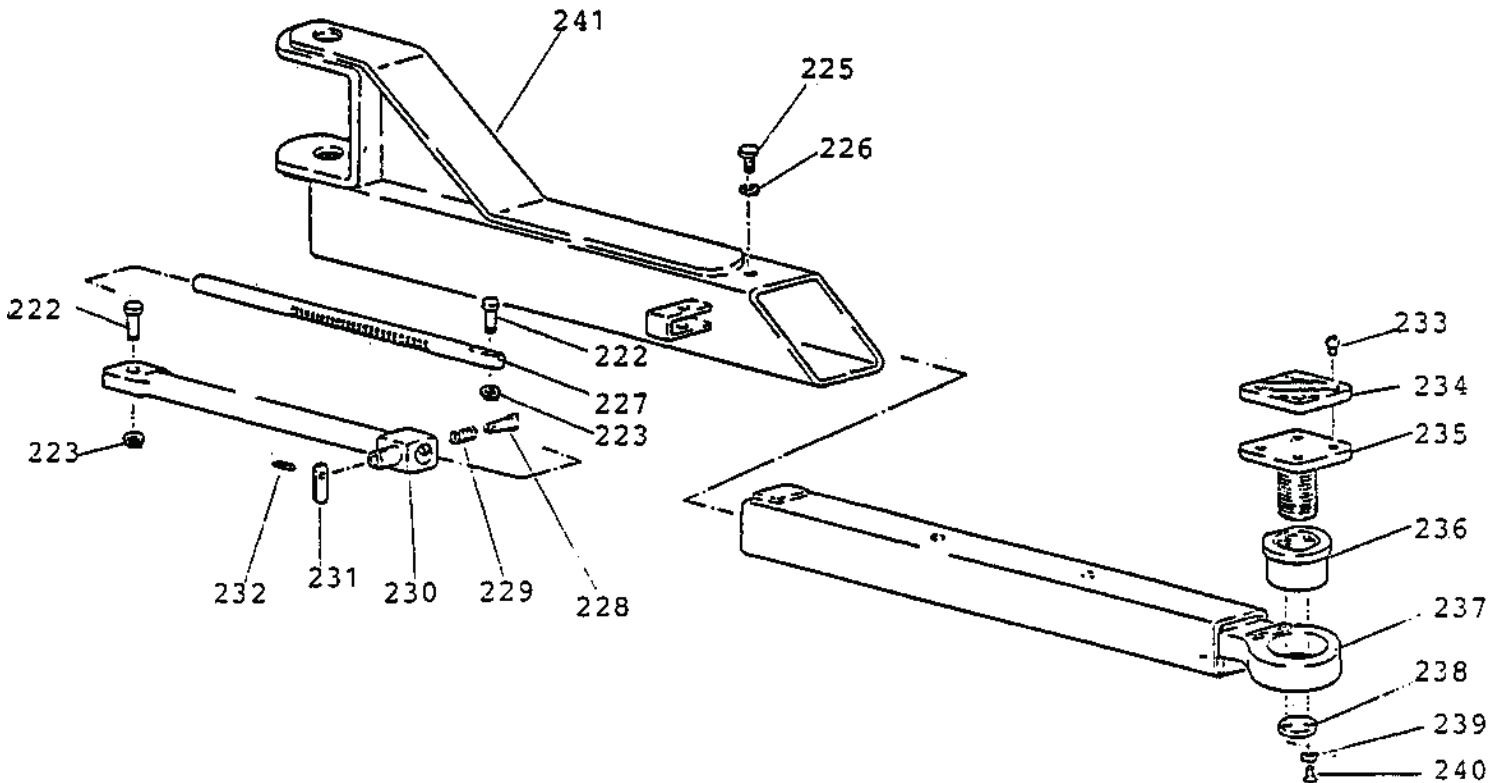

PANZITTA SALES & SERVICE
72 George Avenue
Wilkes-Barre, PA 18705
570-822-6720 800-822-6720
www.panzittasales.com