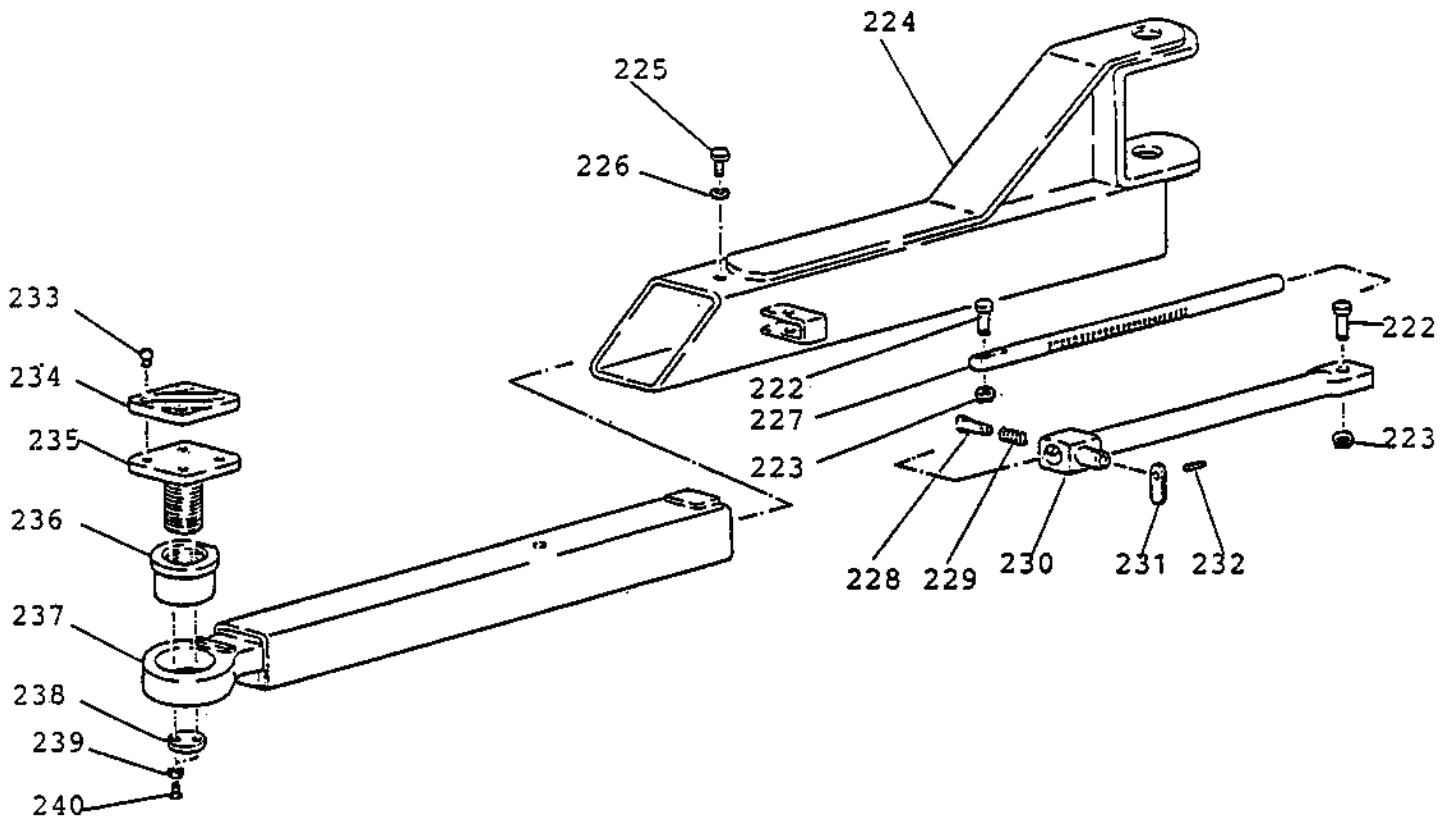

PANZITTA SALES & SERVICE
72 George Avenue
Wilkes-Barre, PA 18705
570-822-6720 800-822-6720
www.panzittasales.com