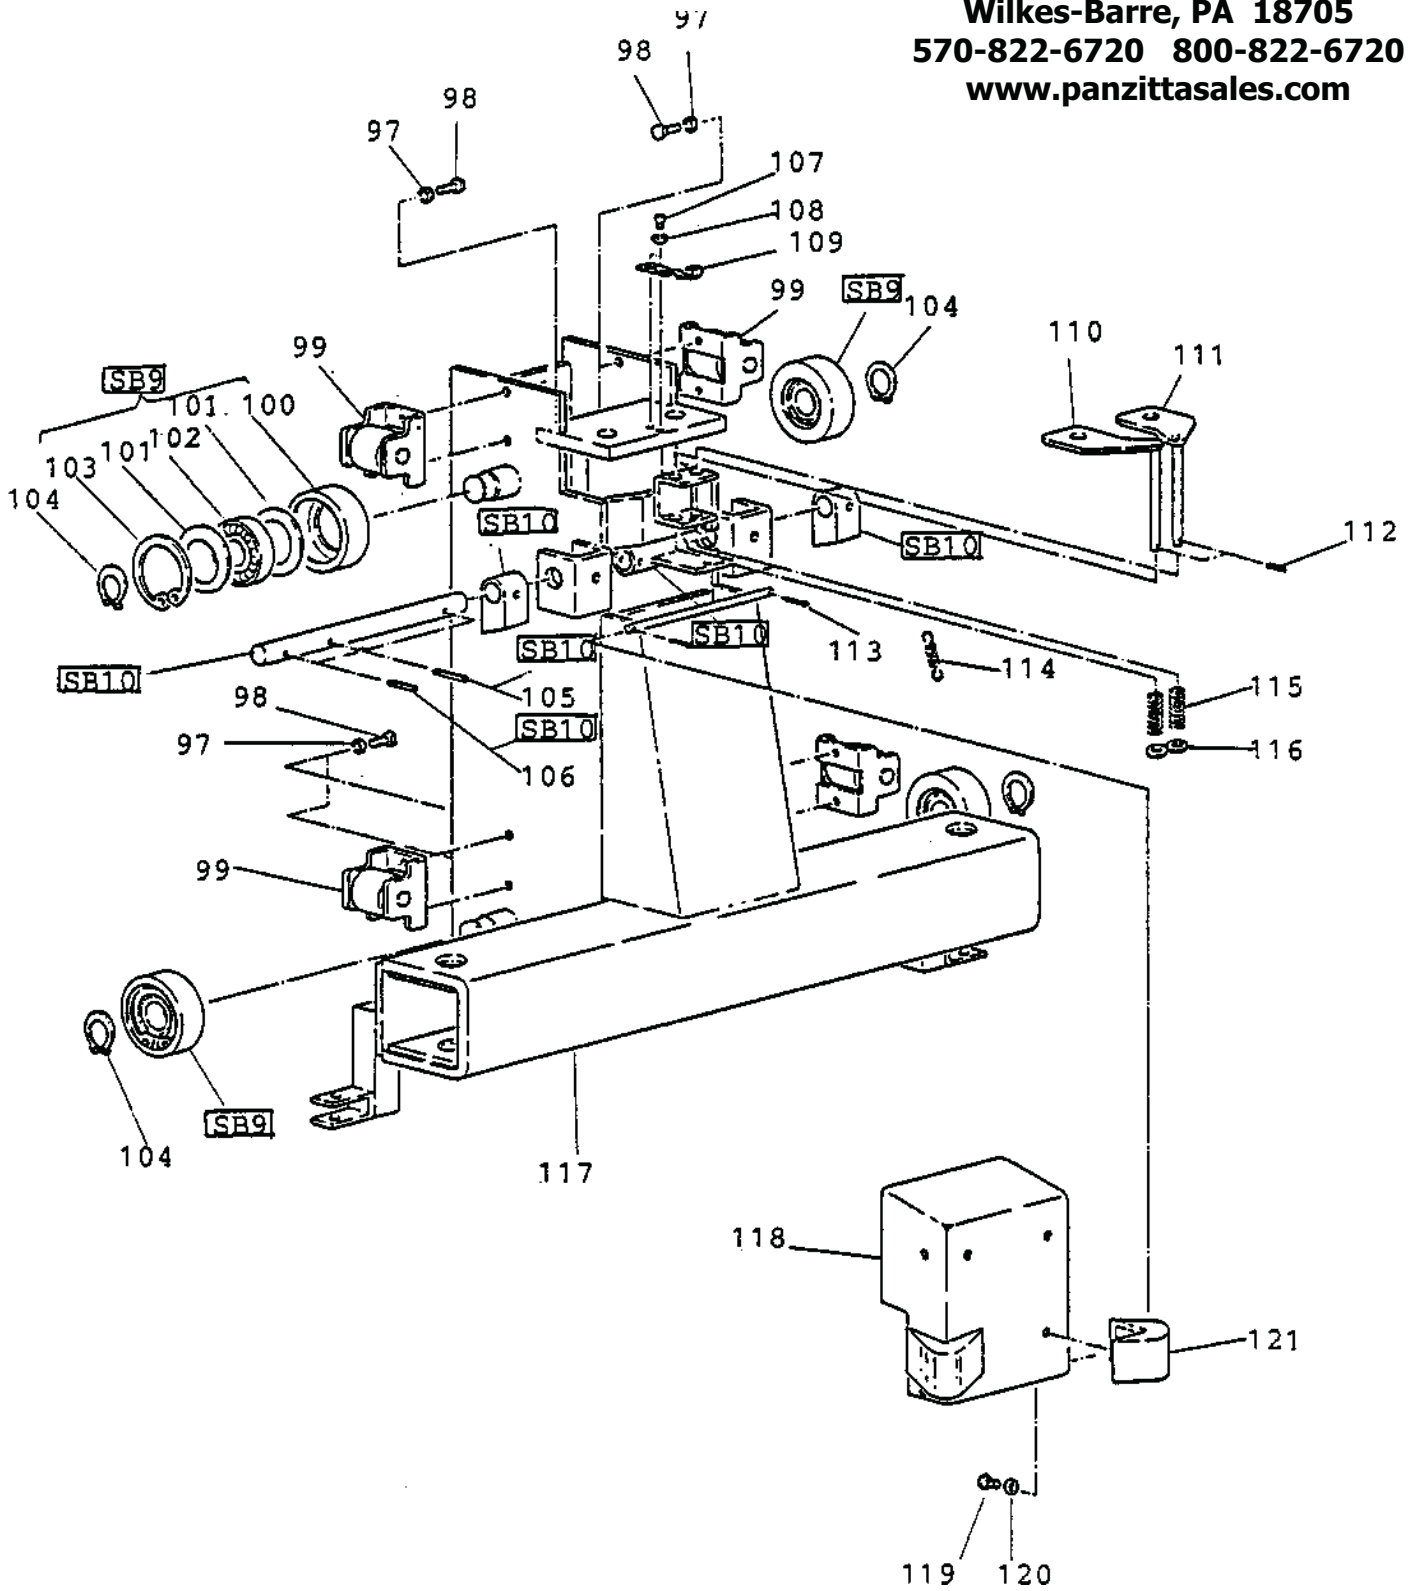

PANZITTA SALES & SERVICE
72 George Avenue
Wilkes-Barre, PA 18705
570-822-6720 800-822-6720
www.panzittasales.com

PANZITTA SALES & SERVICE
72 George Avenue
Wilkes-Barre, PA 18705
570-822-6720 800-822-6720
www.panzittasales.com

No.	Part No.	Description	Qty.
SB9	00068110	Guide Roller Assy(100-103)	4
SB10	00068090	Sub Safety Device Assy	1
97	90930510	Spring Washer	8
98	90911025	Hex Bolt	8
99	00067480	Side Roller	4
100	10160601	Guide Roller	4
101	50560611	Bearing Seal	8
102	81156307	Ball Bearing	4
103	80846044	Snap Ring	4
104	80845022	Snap Ring	4
105	90980535	Roll Pin	1
106	90980530	Roll Pin	2
107	90940608	Round Head Small Screw	2
108	90930506	Spring Washer	2
109	50561722	Follower Hook Cover Plate Spring	1
110	00067580	Sub Safety Arm L	1
111	00067560	Sub Safety Arm R	1
112	90980420	Roll Pin	2
113	90973020	Cotter Pin	2
114	50560911	Follower Hook Return Spring	1
115	50560902	Follower Safety Spring	2
116	90930712	Plane Washer	2
117	00067540	Sub Carriage	1
118	00043492	Follower Hook Cover	1
119	90940508	Round Head Small Screw	4
120	90930705	Plane Washer	4
121	50561702	Door Stopper Rubber	2