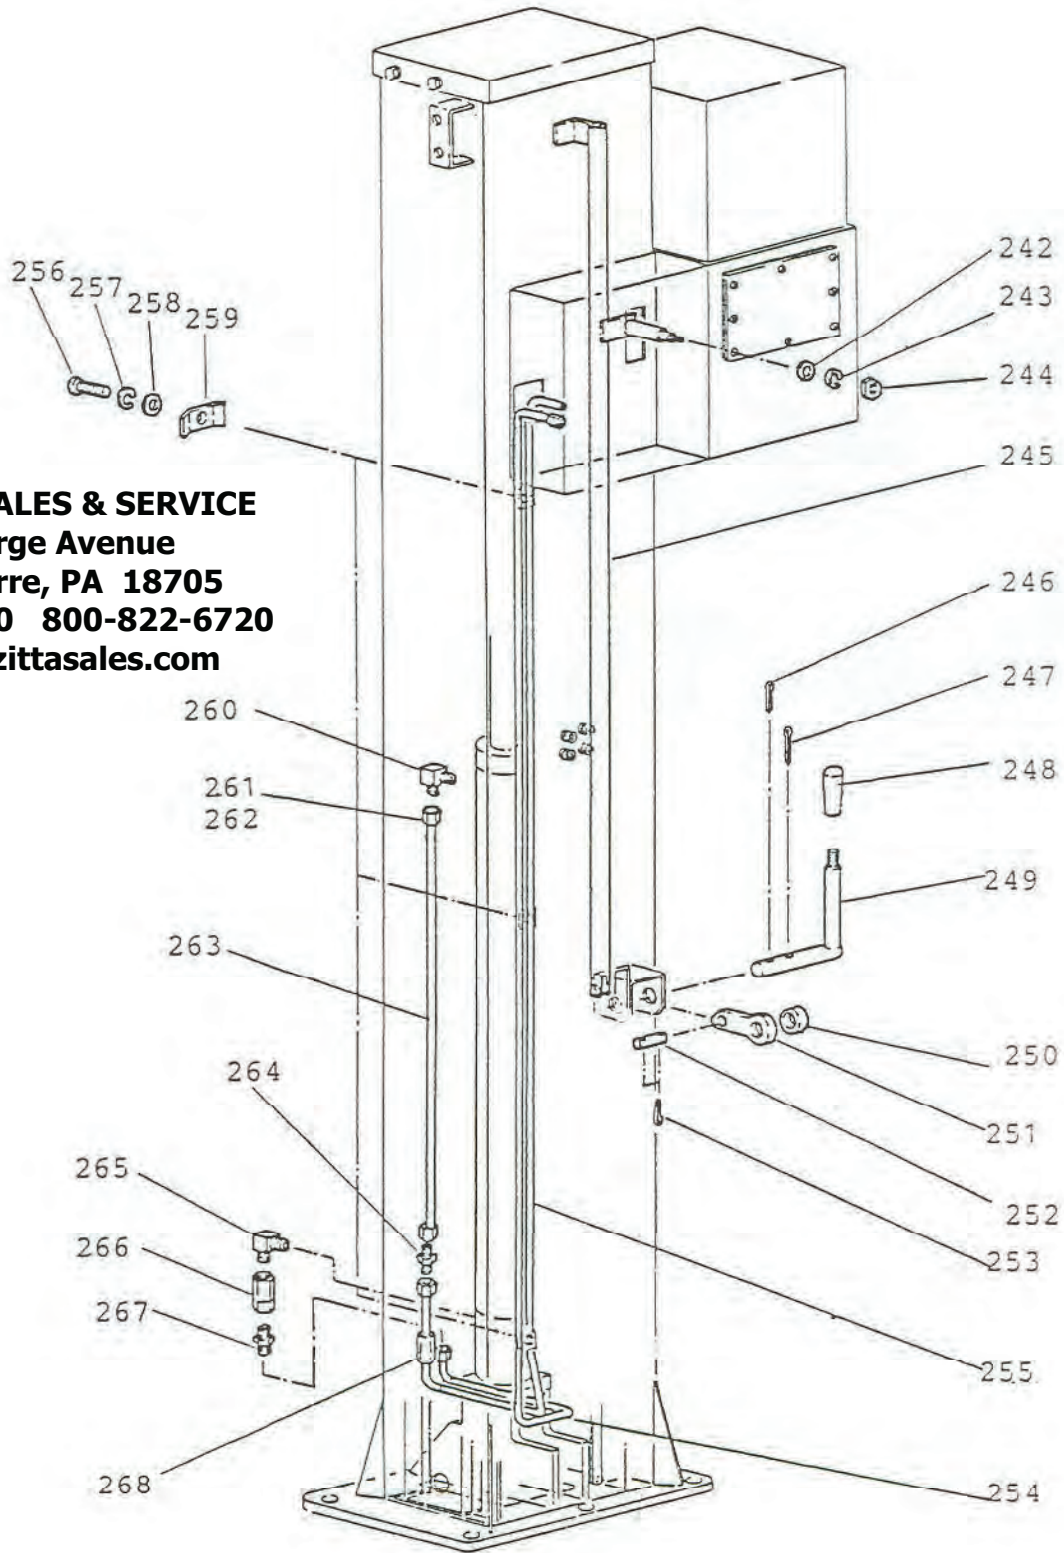

PANZITTA SALES & SERVICE
72 George Avenue
Wilkes-Barre, PA 18705
570-822-6720 800-822-6720
www.panzittasales.com

PANZITTA SALES & SERVICE
72 George Avenue
Wilkes-Barre, PA 18705
570-822-6720 800-822-6720
www.panzittasales.com

No.	Part No.	Description	Qty.
242	50562701	Switch Lever Washer	1
243	90930506	Spring Washer	1
244	90930106	Hex Nut	1
245	00067300	Control Rod	1
246	90975035	Cotter Pin	1
247	90975050	Cotter Pin	1
248	50561801	Grip	1
249	00043501	Control Shaft	1
250	10161831	Control Shaft Collar	1
251	10161852	Control Lever	1
252	10181022	Crank Pin	1
253	90973015	Cotter Pin	2
254	10281820	High Pressure Pipe	1
255	10281840	Over Flow Pipe L	1
256	90970520	Round Head Small Screw	3
257	90930505	Spring Washer	3
258	90930705	Plane Washer	3
259	10161371	Pipe Fitting Stay	3
260	80813910	90 Elbow	1
261	80814710	Sleeve	5
262	80813610	Nut	5
263	10281860	Over Flow Pipe S	1
264	80814210	Union Joint	1
265	80813920	90 Male Elbow	1
266	80818540	Flow Control Valve	1
267	80814910	Connector	1
268	50561371	High Pressure Pipe Fitting Pipe	1