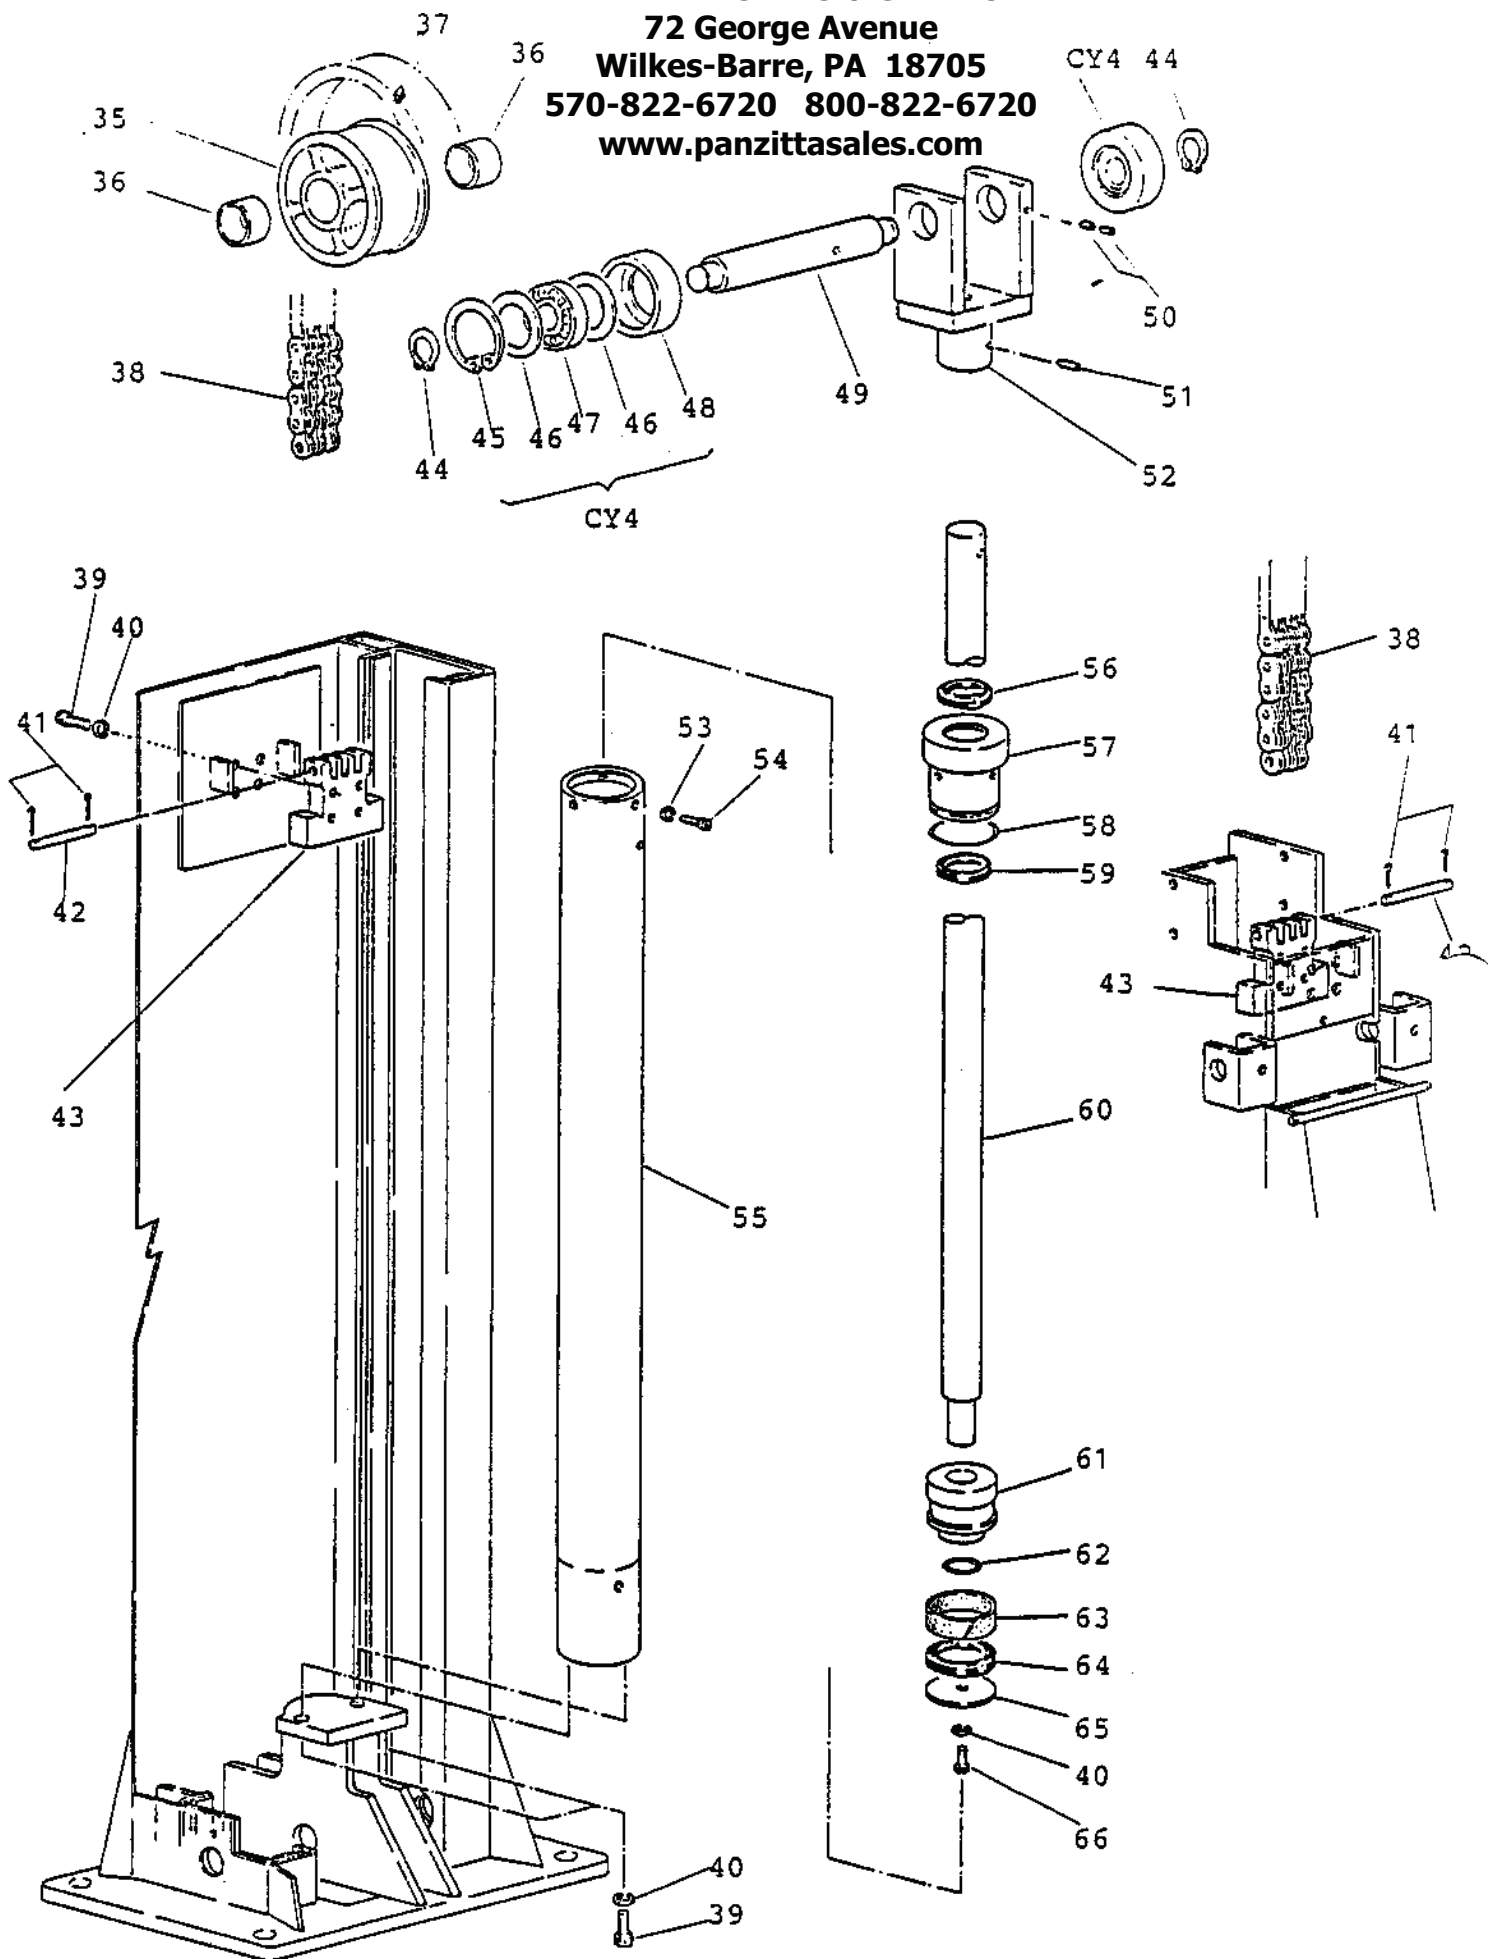

PANZITTA SALES & SERVICE
72 George Avenue
Wilkes-Barre, PA 18705
570-822-6720 800-822-6720
www.panzittasales.com

PANZITTA SALES & SERVICE
72 George Avenue
Wilkes-Barre, PA 18705
570-822-6720 800-822-6720
www.panzittasales.com

No.	Part No.	Description	Qty.
SB5	00067200	Cylinder Assy(40.53-66)	1
SB6	00068040	Packing Set(56.58.59.62-64)	1
SB7	00068050	Chain Wheel Assy(35-37)	1
CY4	00043161	Guide Roller Assy(45-48)	2
35	10281780	Chain Wheel	1
36	81705030	Dry Bearing	2
37	80827006	Grease Fitting	1
38	80837049	Leaf Chain	1
39	90921235	Hex Socket Head Cap Bolt	6
40	90930512	Spring Washer	7
41	90973017	Cotter Pin	4
42	80839700	Chain Fitting Pin	2
43	10166301	Chain Fitting Plate	2
44	80845022	Snap Ring	2
45	80846044	Snap Ring	2
46	50560611	Bearing Seal	4
47	81026307	Ball Bearing	2
48	10160601	Guide Roller	2
49	10281800	Chain Wheel Shaft	1
50	90960808	Socket Head Cap Screw	2
51	90960816	Socket Head Cap Screw	1
52	00067620	Chain Bracket	1
53	90930508	Spring Washer	3
54	90920815	Socket Head Cap Bolt	3
55	00067600	Cylinder	1
56	80803050	Dust Seal	1
57	10161171	Cylinder Cover	1
58	80800133	O Ring	1
59	80801050	U Packing	1
60	10166151	Piston Rod	1
61	10520970	Piston	1
62	80800034	O Ring	1
63	80804090	Wearing	1
64	80801570	U Packing	1
65	10520990	Piston Washer	1
66	90911230	Hex Bolt	1