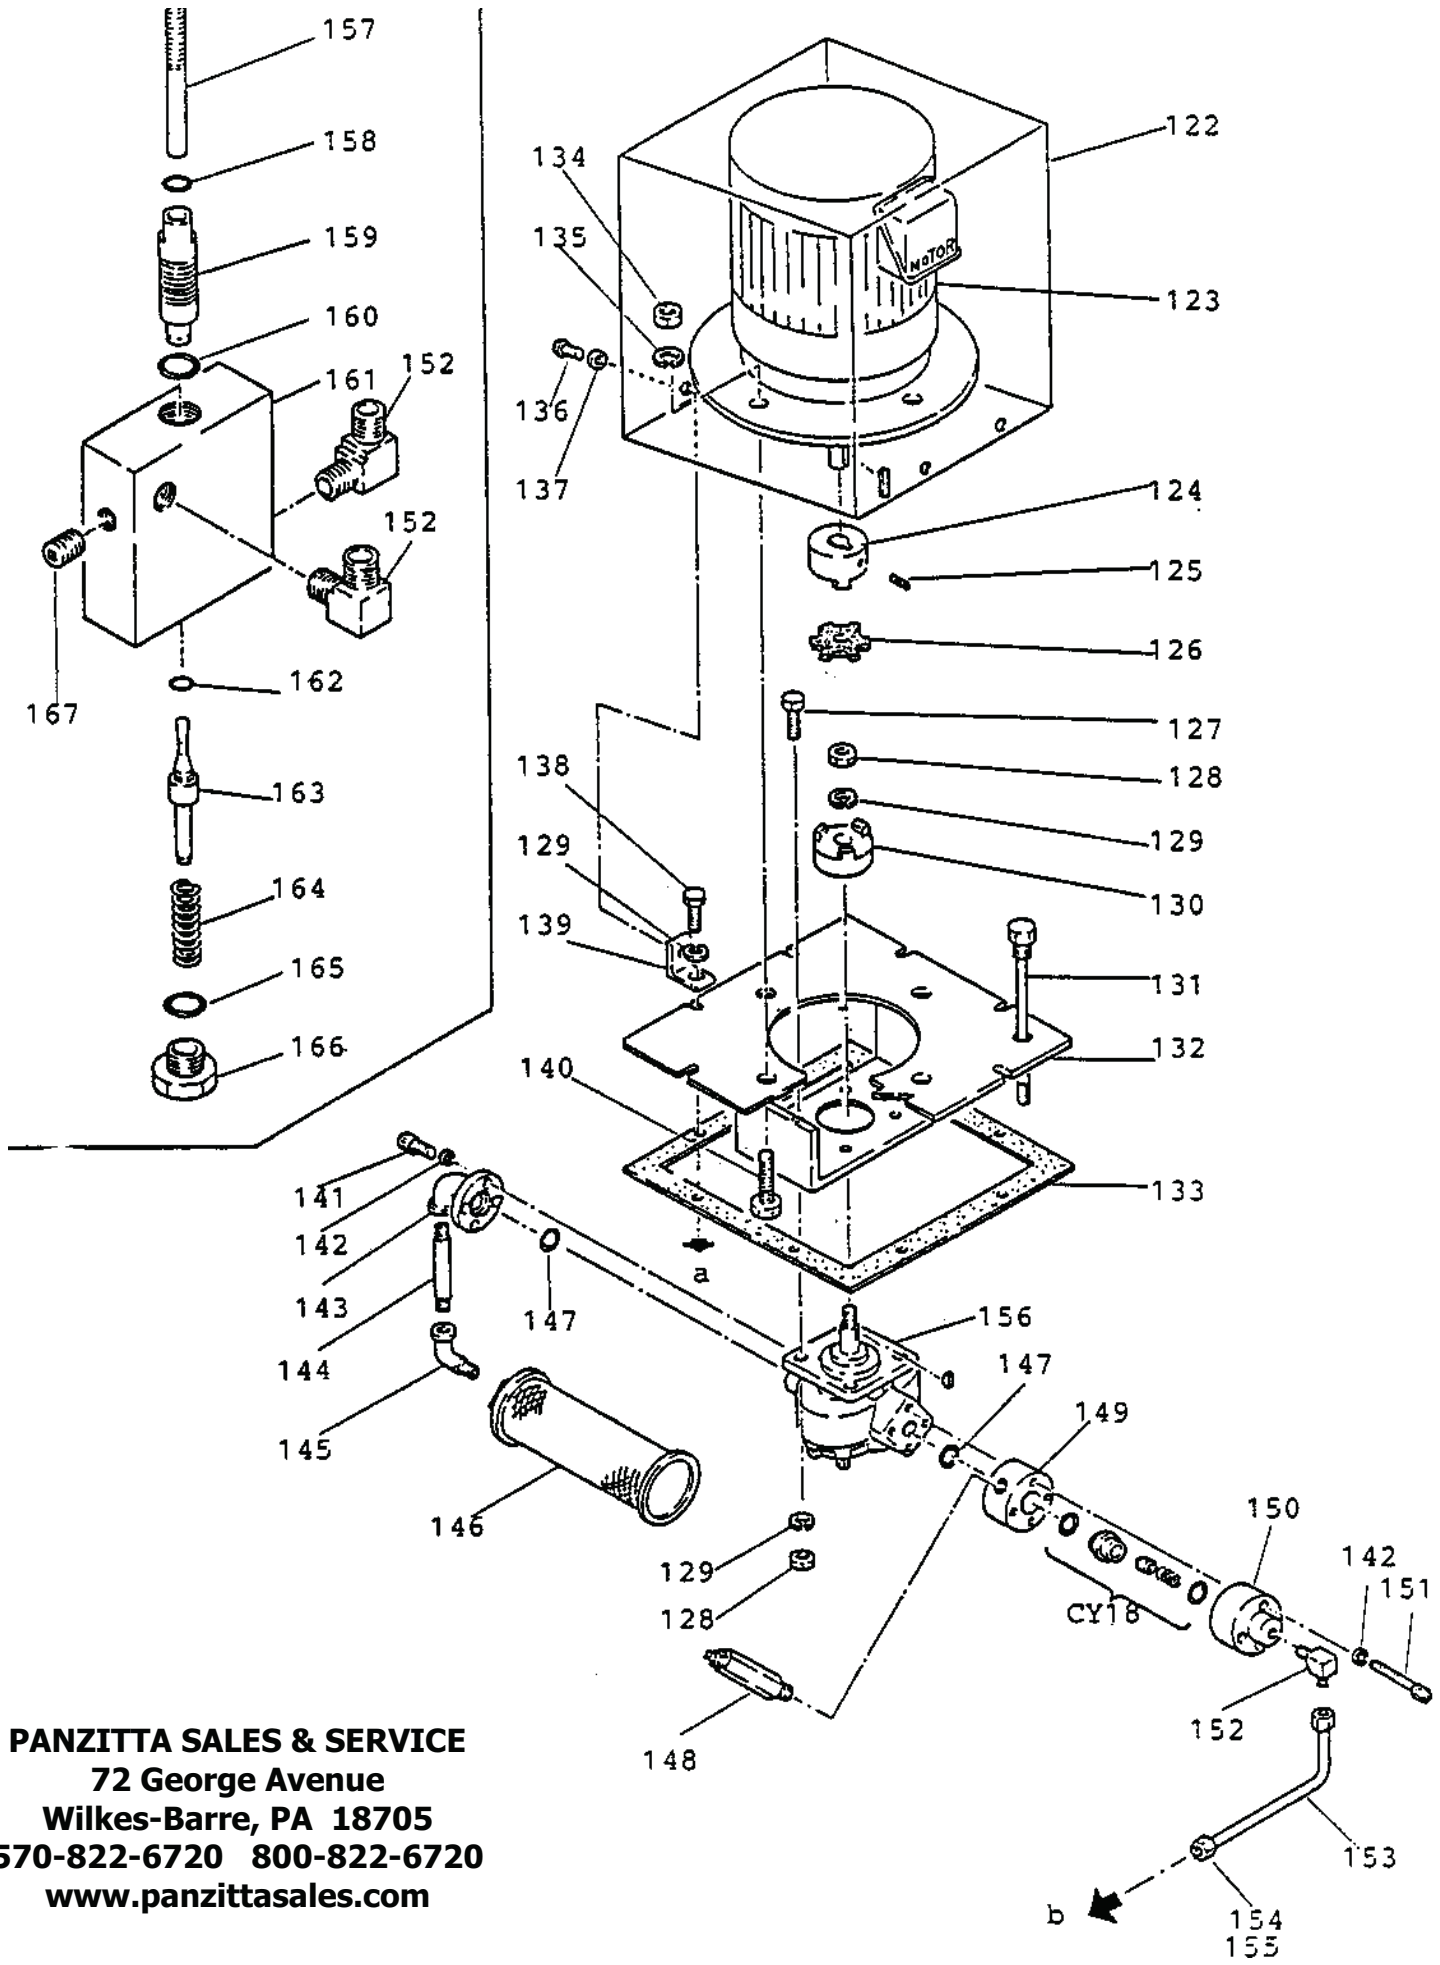

No.	Part No.	Description	Qty.
CY18	80818531	Check Valve	1
MY5	00052612	Valve Assy(157-167)	1
122	00052652	Motor Cover	1
123	80820273	Motor (3 Phase)	1
	80820063	Motor (1 Phase)	
124	10172320	Coupling B	1
125	90960610	Hex Socket Head Cap Screw	1
126	50562331	Cussion Rubber	1
127	90910830	Hex Bolt	4
128	90930108	Hex Nut	5
129	90930508	Spring Washer	13
130	10162331	Coupling A	1
131	00043643	Level Bar	1
132	00045603	Motor Pump Bracket	1
133	50562301	Oil Tank Packing	1
134	90930512	Spring Washer	4
135	90930112	Hex Nut	4
136	90940608	Round Head Small Screw	4
137	90930706	Plane Washer	4
138	90910825	Hex Bolt	8
139	10162171	Control Panel Cover Fitting Stay	4
140	90911235	Hex Bolt	4
141	90920620	Hex Socket Head Cap Bolt	3
142	90930506	Spring Washer	7
143	80818450	GPI Type Connector	1
144	10172383	Suction Pipe	1
145	80810704	Female & Male Elbow	1
146	80818939	Suction Filter	1
147	80800018	O Ring	2
148	00044621	Relief Valve Assy	1
149	10162442	Relief Coupler	1
150	10162402	Pump Joint	1
151	90920655	Hex Socket Head Cap Bolt	4
152	80813910	90 Elbow	3
153	10172414	Pump Joint Pipe	1
154	80814710	Sleeve	2
155	80813610	Nut	2
156	80818142	Gear Pump	1
157	10162531	Valve Rod	1
158	80800008	O Ring	1
159	10162521	Valve Housing	1
160	80800017	O Ring	1
161	10162501	Valve Body	1
162	80800220	O Ring	1
163	10162511	Valve Plunger	1
164	50581761	Valve Spring	1
165	80800016	O Ring	1
166	10162542	Valve Socket	1
167	80850001	Hex Socket Head Cap Plug	1

PANZITTA SALES & SERVICE
72 George Avenue
Wilkes-Barre, PA 18705
570-822-6720 800-822-6720
www.panzittasales.com