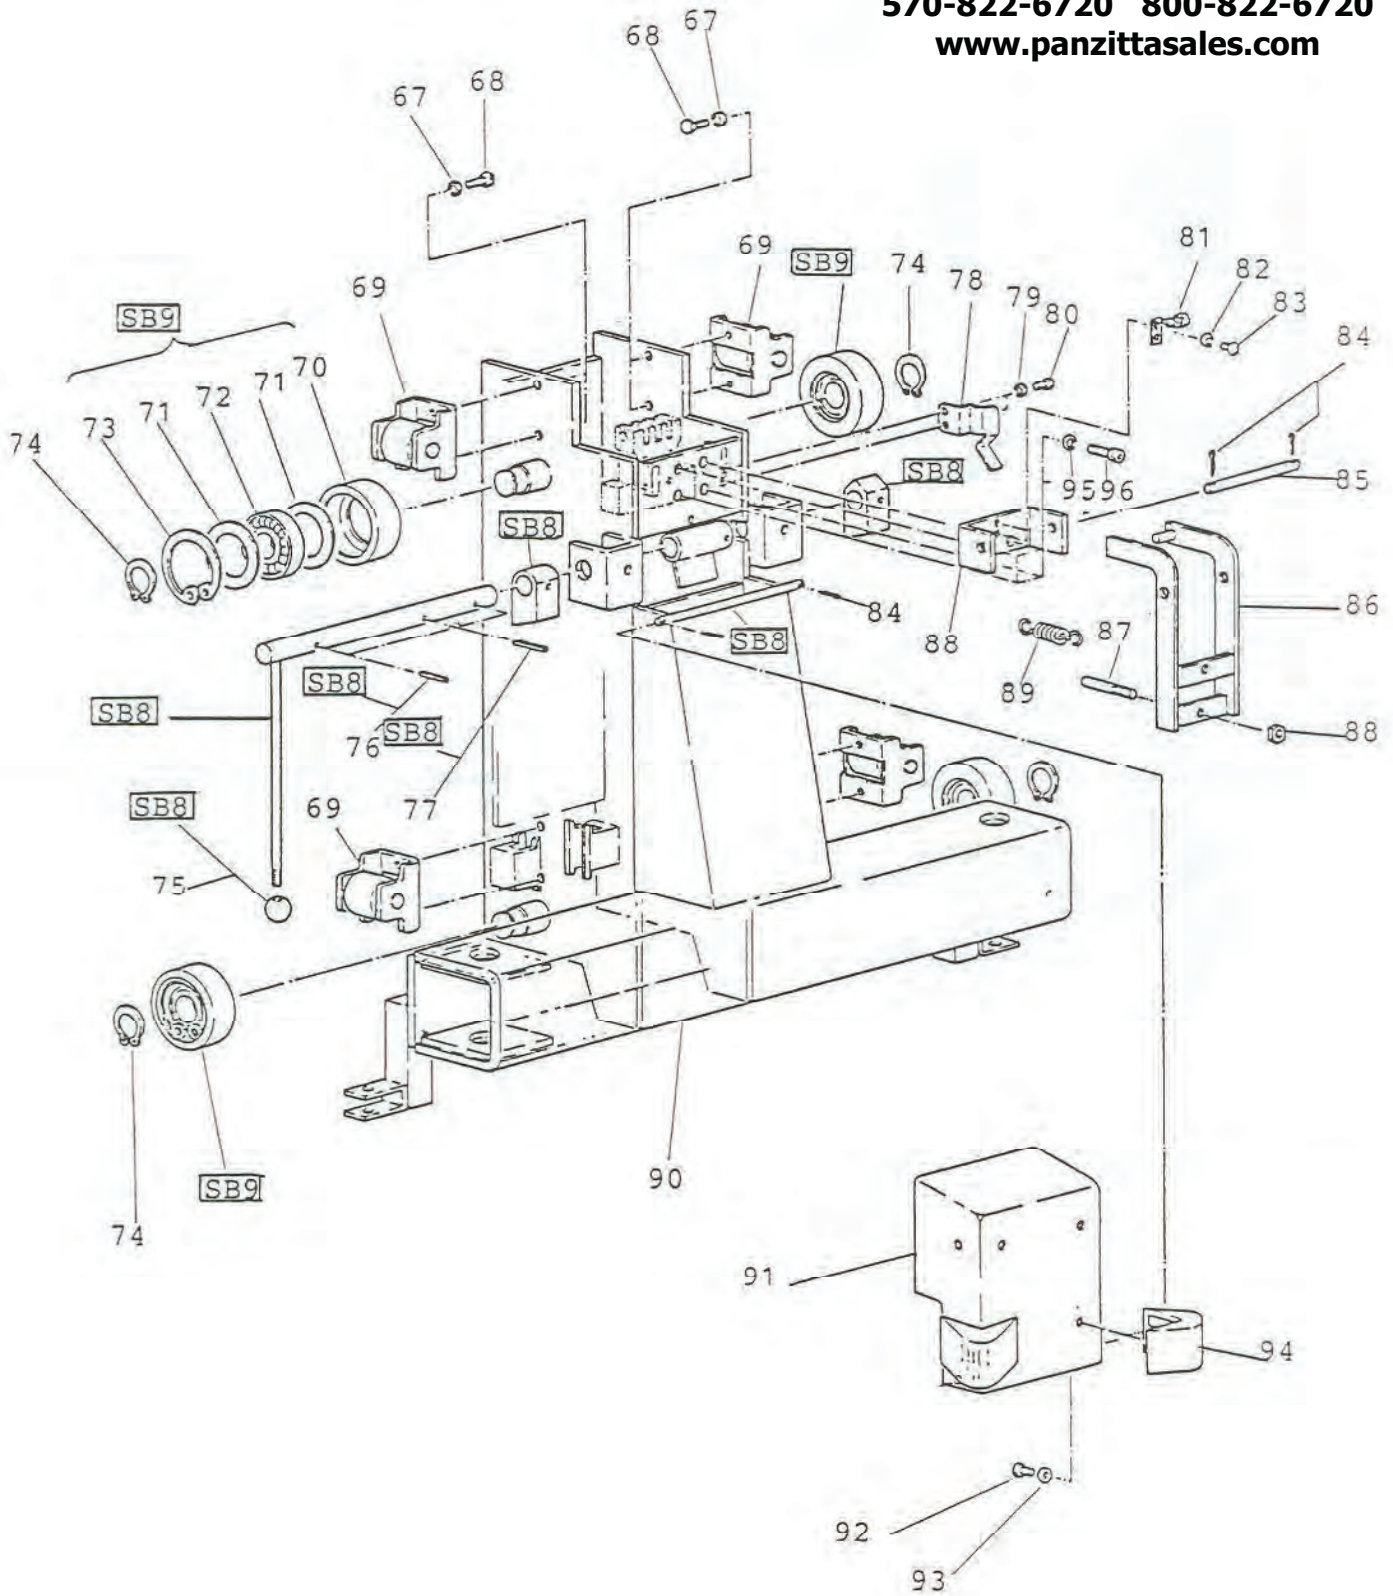

PANZITTA SALES & SERVICE
72 George Avenue
Wilkes-Barre, PA 18705
570-822-6720 800-822-6720
www.panzittasales.com

PANZITTA SALES & SERVICE
72 George Avenue
Wilkes-Barre, PA 18705
570-822-6720 800-822-6720
www.panzittasales.com

Ill. No.	Part No.	Description	Qty. Req.
SB8	00066080	Main Safety Device Assy	1
SB9	00066110	Guide Roller Assy(70-73)	4
67	90930510	Spring Washer	8
68	90911025	Hex Bolt	8
69	00067480	Side Roller	4
70	10160601	Guide Roller	4
71	50560611	Bearing Seal	8
72	81156307	Ball Bearing	4
73	80846044	Snap Ring	4
74	80845022	Snap Ring	4
75	50560701	Grip Ball	1
76	90980530	Roll Pin	2
77	90980535	Roll Pin	1
78	50560952	Return Spring	1
79	90930508	Spring Washer	2
80	90940815	Round Head Small Screw	2
81	50561712	Main Hook Cover Plate Spring	1
82	90930506	Spring Washer	2
83	90940608	Round head Small Screw	2
84	90973020	Cotter Pin	4
85	10160851	Driver Safety Shaft	1
86	00043251	Driver Safety Arm	1
87	10160861	Driver Safety Bolt	1
88	10160441	Driver Safety Bracket	1
89	50560801	Driver Safety Spring	1
90	00067460	Main Carriage	1
91	00043481	Driver Hook Cover	1
92	90940508	Round head Small Screw	4
93	90930705	Plane Washer	4
94	50561702	Door Stopper Rubber	2
95	90930512	Spring Washer	4
96	90911235	Hex Socket Head Cap Bolt	4