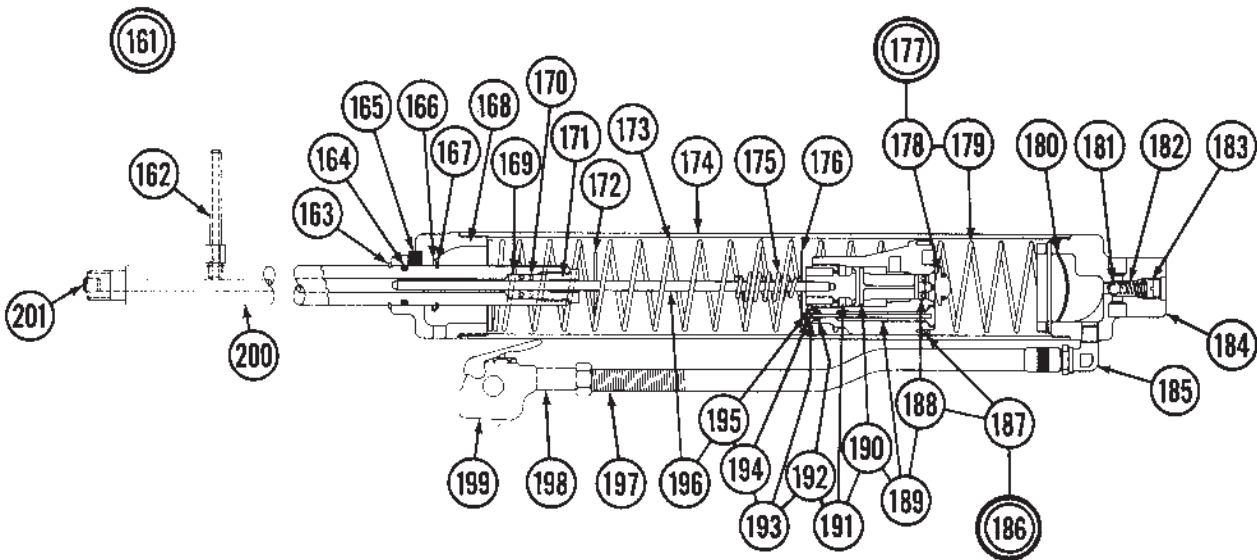

ORDER BY PART NUMBER, **NOT** BY CODE NUMBER