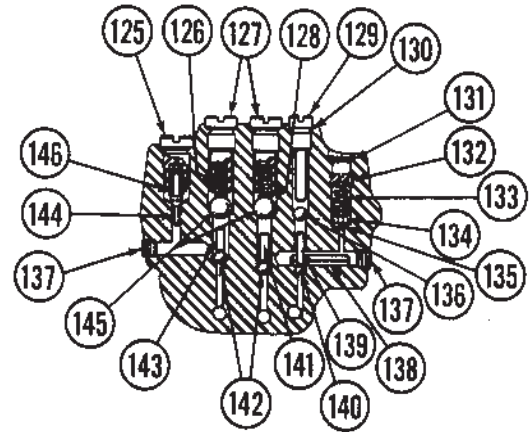

ORDER BY PART NUMBER, **NOT** BY CODE NUMBER