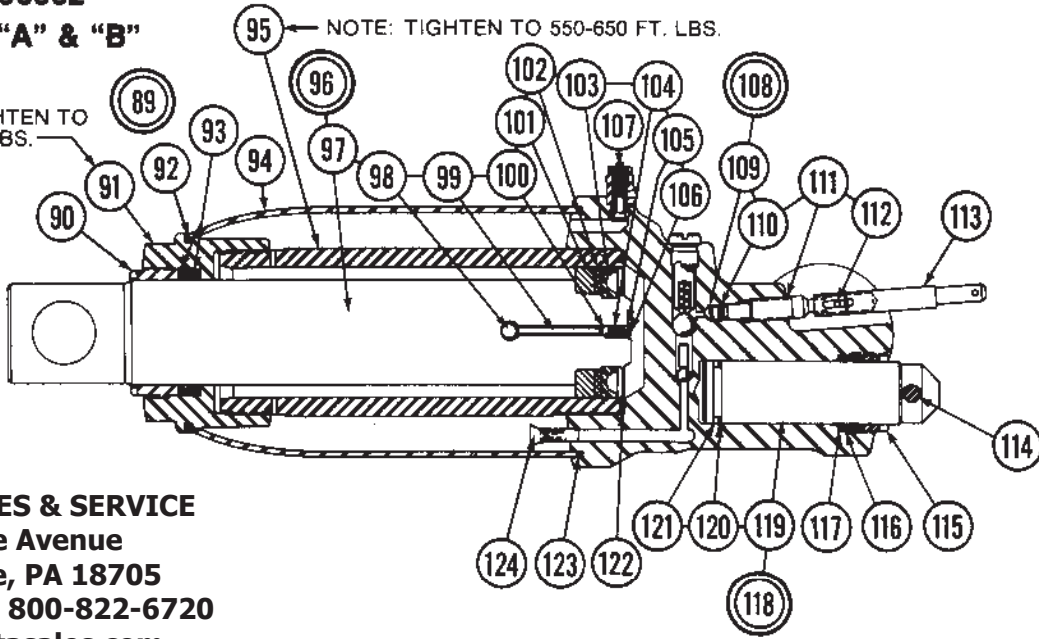

MODEL 93662
SERIES "A" & "B"

NOTE: TIGHTEN TO
75-100 FT. LBS.

NOTE: TIGHTEN TO 550-650 FT. LBS.

PANZITTA SALES & SERVICE
72 George Avenue
Wilkes-Barre, PA 18705
570-822-6720 800-822-6720
www.panzittasales.com