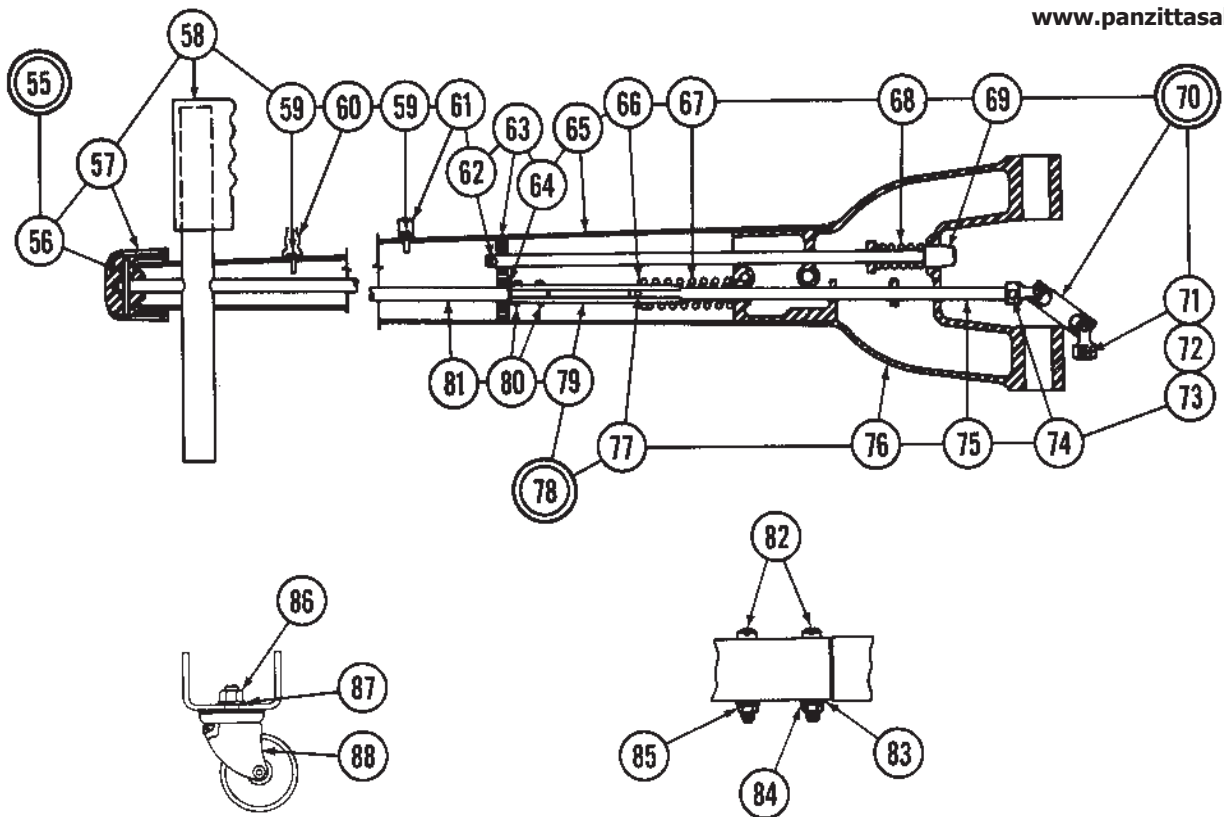

ORDER BY PART NUMBER, **NOT** BY CODE NUMBER

PANZITTA SALES & SERVICE
72 George Avenue
Wilkes-Barre, PA 18705
570-822-6720 800-822-6720
www.panzittasales.com

MODEL 93662
SERIES "A" & "B"

Code No.	Part No.		Description	No. Req.	Code No.	Part No.		Description	No. Req.
	Series A	Series B				Series A	Series B		
1	226318		Grease Fittings	5	50	229941	231430	Parallel Link	2
2	231963		Wheel	2	51	201785		Lock Washer	4
3	217653		Roll Pin	2	52	211567		Screw	4
4	229938		Pin	1	53	229954		Unit Cover	1
5	207169		Nut	2	54	214700		Handle Segment & Bshg.	1
6	201789		Lock Washer	2	55	231990		Complete Handle Assy.	1
7	231474		Lifting Arm Assy.	1	56	221938		Roll Pin	1
8	229913		Lifting Arm (Less Grease Fittings)	1	57	221937		Release Knob	1
9	201481		Lock Washer	2	58	221809		Handle Grip	2
					59	224081		Screw	2
10	203323		Nut	2	60	223172		Hose Clip	1
11	226271		Fulcrum Pin	1	61	223179		Hose Clamp	1
12	229934		Ram Pin	1	62	204461		Cotter Pin	1
13	229910		Retaining Ring	2	63	227397		Link	1
14	229933		Pull Back Plate	2	64	204277		Washer	1
15	230012	231424	R.H. Side Plate Assy.	1	65	223220		Handle & Cross Bar Assy.	1
16	229932		Pull Back Spring	2				Washer	1
17	203272		Nut	2	66	204303		Spring	1
18	212689		Bolt	2	67	228875		Spring	1
19	216646		Pin	1	68	226372		Spring	1
20	201110		Lock Washer	2	69	229952		Plunger Rod & Head Assy.	1
21	230006		Bumper Pin	1				Universal Assy.	1
22	230299		Nut	2	70	213704		Lock Washer	1
23		231420	Bolt	2	71	201784		Nut	1
24		201110	Lock Washer	2	72	203332			1
25		231419	Handle Fulcrum Pin	1	73	226366		Bolt	1
26	219451		Nut	2	74	211341		Rivet	1
27	201477		Lock Washer	2	75	229951		Rod	1
28	229940		Handle Fulcrum Pin	1	76	229949		Handle Socket	1
29	204444		Cotter Pin	4	77	218988		Roll Pin	1
30	216645		Pin	1	78	227436		Turning Rod Assy.	1
31	203301		Nut	1	79	227398		Slide Rops	2
32	227713		Lock Washer	1	80	202294		Rivets	2
33	230008		Bracket	1	81	227400		Rod	1
34	229929		Universal Support Brg.	1	82	200472		Bolt	2
35	226325		Link	2	83	204270		Washer	2
36	210225		Pump Link Spacer	1	84	209964		Lockwasher	2
37	230013	231425	L.H. Side Plate Assy.	1	85	203344		Nut	2
38	225906		Bracket	1	86	203297		Nut	2
39	230007		Hanger	1	87	201115		Lock Washer	2
40	226019		Locknut	2	88	230010		Caster	2
41	229942		Lifting Cap	1					
42	229944		Swivel Pin	1					
43	229912		Washer	4					
44	229939		Axle	1					
45	229911		Retaining Ring	2					
46	229927		Cap Housing	1					
47	229936	231431	Pin	1					
48	229947		Retaining Ring	4					
49	229946		Pin	1					