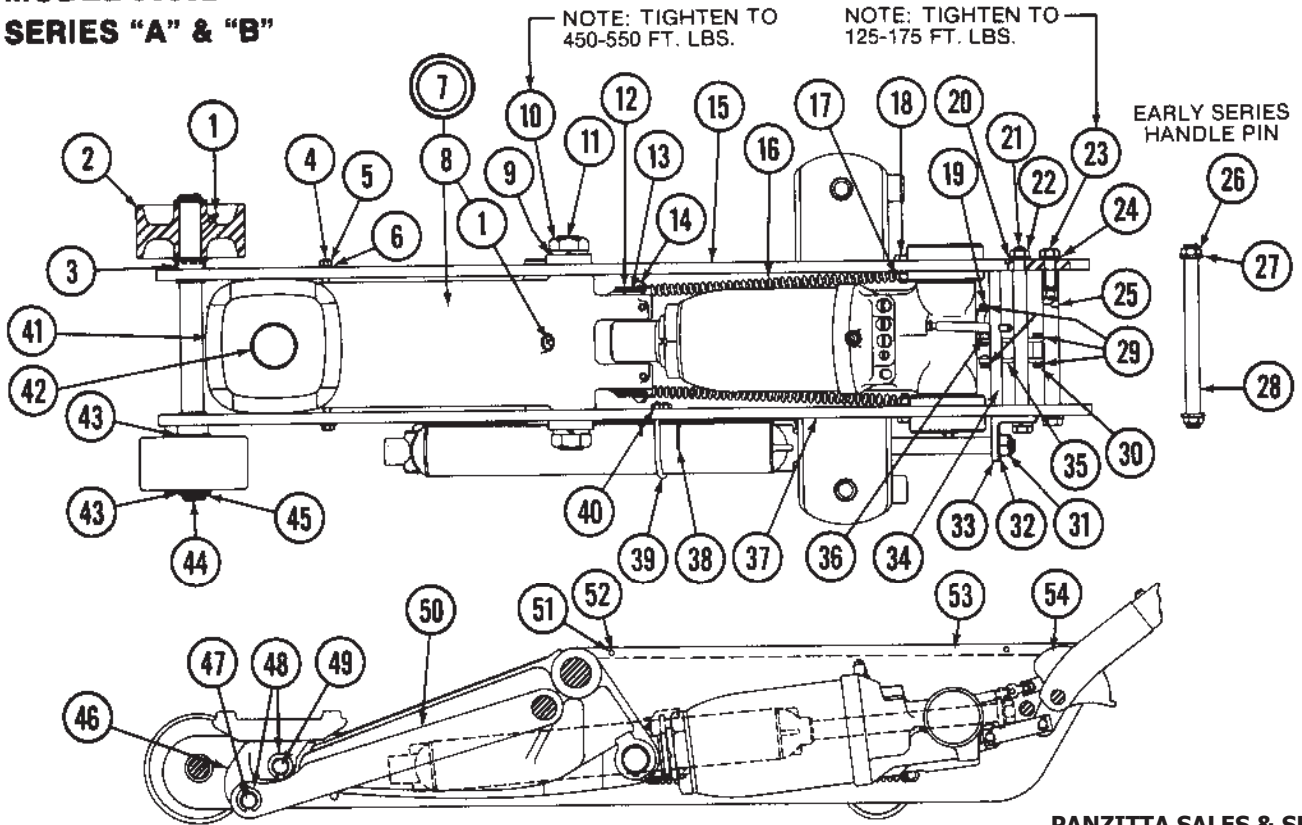

**MODEL 93662
SERIES "A" & "B"**

PANZITTA SALES & SERVICE
72 George Avenue
Wilkes-Barre, PA 18705
570-822-6720 800-822-6720
www.panzittasales.com