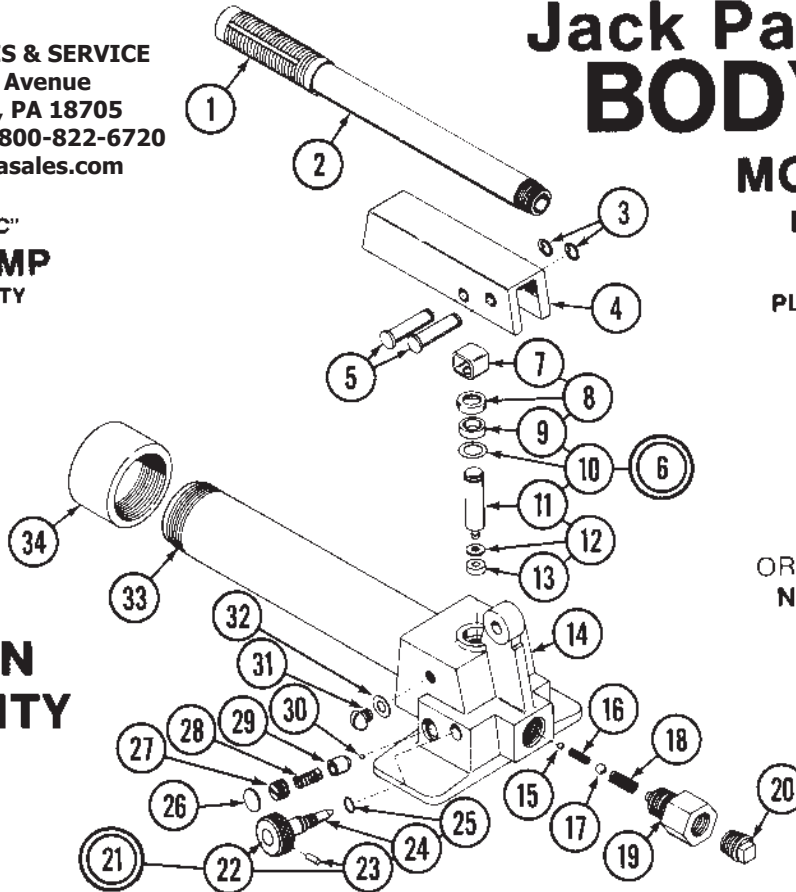

MODEL 93535-C

PUMP, RAM & HOSE
 93102-C PUMP
 93111-C STD. RAM
 PLUS—93110-C SHORT RAM
 93108-B SPREADER*

*Can be used with 93101 and 93102 Pumps.

**10 TON
 CAPACITY**

ORDER BY PART NUMBER,
 NOT BY CODE NUMBER

Code No.	Part No.	Description	No. Req'd.	Code No.	Part No.	Description	No. Req'd.
1	230665	Handle Grip	1	18	222201	Spring	1
2	230676	Handle	1	19	230675	Plug	1
3	220018	Retaining Rings	2	20	230674	Pipe Plug	1
4	230656	Handle Socket	1	21	230650	Release Stem Assembly	1
5	230661	Pump & Fulcrum Pin	2	22	230653	Knob	1
6	226180	Pump Assembly	1	23	230651	Roll Pin	1
7	209910	Clip	1	24	230652	Stem	1
8	216258	Pump Cover	1	25	218776	'O'-Ring	1
9	213149	Pump Gland Packing	1	26	201733	Expansion Plug	1
10	204281	Washer	1	27	226373	Adjusting Screw - Safety Valve	1
11	226179	Pump Piston	1	28	226375	Spring	1
12	214161	Leather Washer	1	29	226376	Adapter	1
13	214154	"U"-Cup	1	30	203196	Ball (5/32)	1
14	230669	Base	1	31	212540	Filler Screw	1
15	203197	Ball (3/16)	1	32	200003	Gasket	1
16	217909	Spring	1	33	230673	Oil Tank	1
17	203201	Ball (5/16)	1	34	230671	End Cap	1

93111 SERIES "C"
STANDARD RAM
 10 TON CAPACITY

Code No.	Part No.	Description	No. Req'd.	Code No.	Part No.	Description	No. Req'd.
44	230745	Ram Head	1	50	230733	"U"-Cup	1
45	230744	Ram Cap	1	51	230750	Return Spring	1
46	230748	Ram Nut	1	52	230749	Ram Housing	1
47	230751	Retainer	1	53	230752	Screw	1
48	231810	Ram Assy.	1	54	93183	Ram Half Coupler	1
49	230746	Heel Plate	1	55	230763	Dust Cap	1

ORDER BY PART NUMBER, **NOT** BY CODE NUMBER

MODEL 93535-C
 93102-C
 93111-C
 PLUS—93110-C
 93108-B *

ORDER BY PART NUMBER,
 NOT BY CODE NUMBER

Code No.	Part No.	Description	No. Req'd.	Code No.	Part No.	Description	No. Req'd.
56	230745	Ram Head	1	62	230733	"U"-Cup	1
57	230744	Ram Cap	1	63	230766	Return Spring	1
58	230748	Ram Nut	1	64	230765	Ram Housing	1
59	230751	Retainer	1	65	230752	Screw	1
60	231811	Ram Assy.	1	66	93183	Ram Half Coupler**	1
61	230746	Heel Plate	1	67	230763	Dust Cap	1