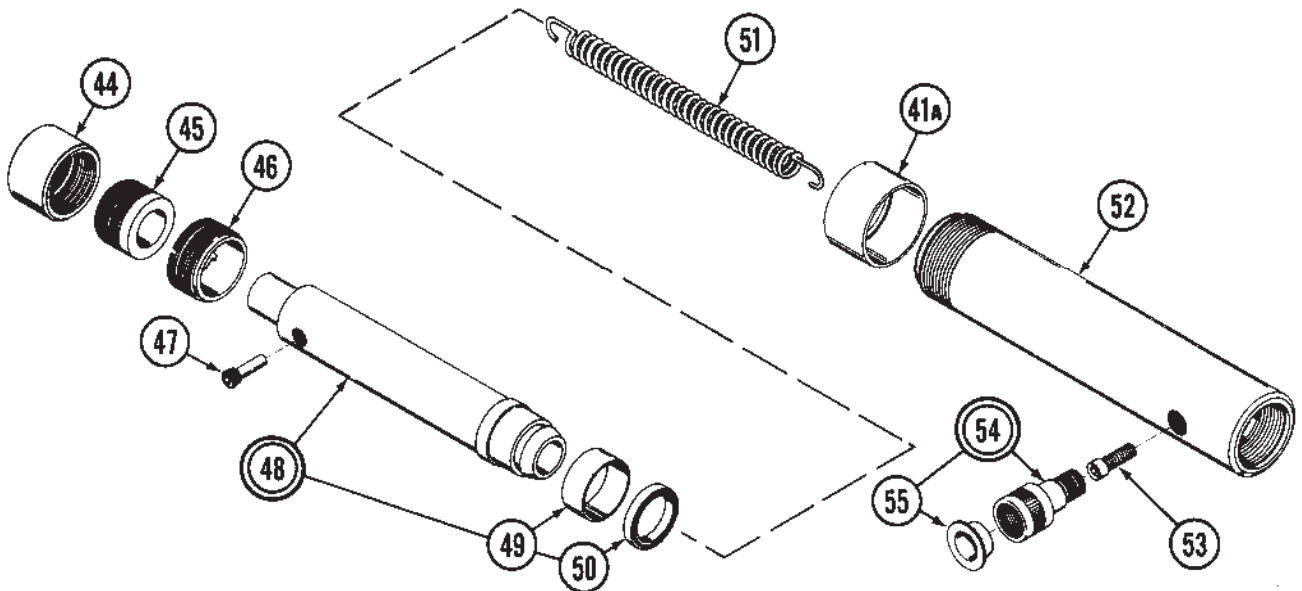

Code No.	Part No.	Description	No. Req'd.	Code No.	Part No.	Description	No. Req'd.
1	230665	Handle Grip	1	18	222201	Spring	1
2	230676	Handle	1	19	230675	Plug	1
3	220018	Retaining Rings	2	20	230674	Pipe Plug	1
4	230656	Handle Socket	1	21	230650	Release Stem Assembly	1
5	230661	Pump & Fulcrum Pin	2	22	230653	Knob	1
6	226180	Pump Assembly	1	23	230651	Roll Pin	1
7	209910	Clip	1	24	230652	Stem	1
8	216258	Pump Cover	1	25	218776	'O'-Ring	1
9	213149	Pump Gland Packing	1	26	201733	Expansion Plug	1
10	204281	Washer	1	27	226373	Adjusting Screw - Safety Valve	1
11	226179	Pump Piston	1	28	226375	Spring	1
12	214161	Leather Washer	1	29	226376	Adapter	1
13	214154	"U"-Cup	1	30	203196	Ball (5/32)	1
14	230669	Base	1	31	212540	Filler Screw	1
15	203197	Ball (3/16)	1	32	200003	Gasket	1
16	217909	Spring	1	33	230673	Oil Tank	1
17	203201	Ball (5/16)	1	34	230671	End Cap	1

PANZITTA SALES & SERVICE
 72 George Avenue
 Wilkes-Barre, PA 18705
 570-822-6720 800-822-6720
 www.panzittasales.com

Code No.	Part No.	Description	No. Req'd.	Code No.	Part No.	Description	No. Req'd.
35	230727	Male Adapter	1	40	230733	"U"-Cup	1
36	230730	Lift Cap	1	41A	230737	Thread Protector	1
37	230735	Ram Nut	1	41	230736	Ram Housing	1
38	231807	Ram Assy.	1	42	93183	Ram Half Coupler**	1
39	230732	Heel Plate	1	43	230763	Dust Cap	1

93111 SERIES "C"
STANDARD RAM
 10 TON CAPACITY

Code No.	Part No.	Description	No. Req'd.	Code No.	Part No.	Description	No. Req'd.
44	230745	Ram Head	1	50	230733	"U"-Cup	1
45	230744	Ram Cap	1	51	230750	Return Spring	1
46	230748	Ram Nut	1	52	230749	Ram Housing	1
47	230751	Retainer	1	53	230752	Screw	1
48	231810	Ram Assy.	1	54	93183	Ram Half Coupler	1
49	230746	Heel Plate	1	55	230763	Dust Cap	1