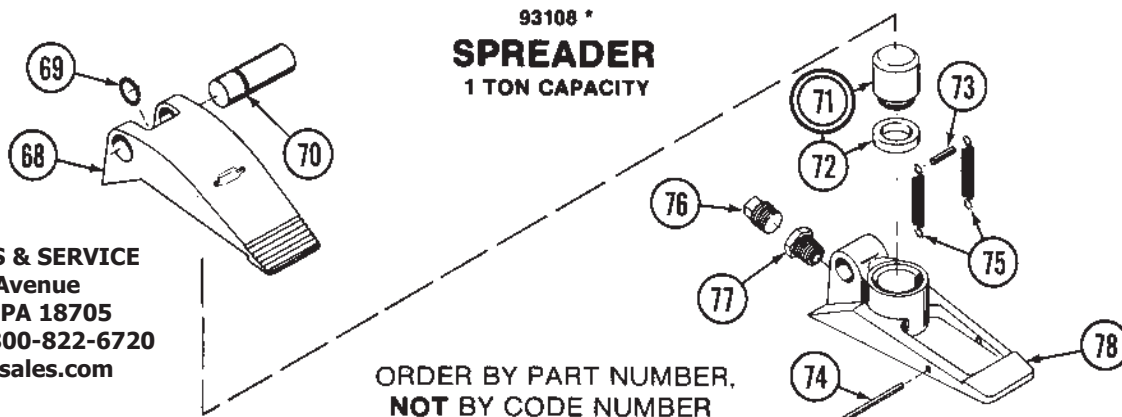

93111 SERIES "C"
STANDARD RAM
 10 TON CAPACITY

Code No.	Part No.	Description	No. Req'd.	Code No.	Part No.	Description	No. Req'd.
44	230745	Ram Head	1	50	230733	"U"-Cup	1
45	230744	Ram Cap	1	51	230750	Return Spring	1
46	230748	Ram Nut	1	52	230749	Ram Housing	1
47	230751	Retainer	1	53	230752	Screw	1
48	231810	Ram Assy.	1	54	93183	Ram Half Coupler	1
49	230746	Heel Plate	1	55	230763	Dust Cap	1

ORDER BY PART NUMBER, **NOT** BY CODE NUMBER

MODEL 93535-C
 93102-C
 93111-C
 PLUS—93110-C
 93108-B *

ORDER BY PART NUMBER,
 NOT BY CODE NUMBER

Code No.	Part No.	Description	No. Req'd.	Code No.	Part No.	Description	No. Req'd.
56	230745	Ram Head	1	62	230733	"U"-Cup	1
57	230744	Ram Cap	1	63	230766	Return Spring	1
58	230748	Ram Nut	1	64	230765	Ram Housing	1
59	230751	Retainer	1	65	230752	Screw	1
60	231811	Ram Assy.	1	66	93183	Ram Half Coupler**	1
61	230746	Heel Plate	1	67	230763	Dust Cap	1