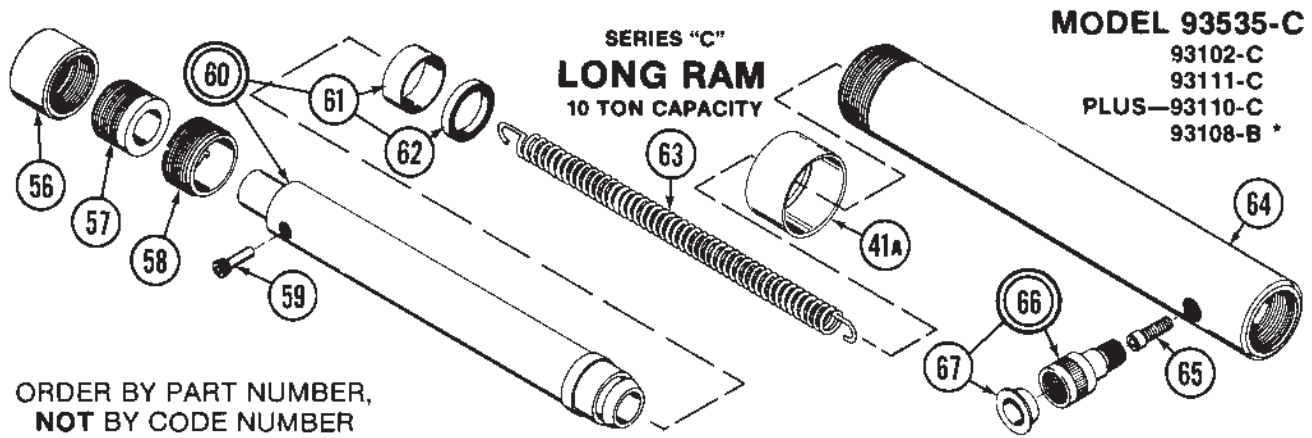

MODEL 93535-C
93102-C
93111-C
PLUS—93110-C
93108-B *

ORDER BY PART NUMBER,
NOT BY CODE NUMBER

Code No.	Part No.	Description	No. Req'd.	Code No.	Part No.	Description	No. Req'd.
56	230745	Ram Head	1	62	230733	"U"-Cup	1
57	230744	Ram Cap	1	63	230766	Return Spring	1
58	230748	Ram Nut	1	64	230765	Ram Housing	1
59	230751	Retainer	1	65	230752	Screw	1
60	231811	Ram Assy.	1	66	93183	Ram Half Coupler**	1
61	230746	Heel Plate	1	67	230763	Dust Cap	1