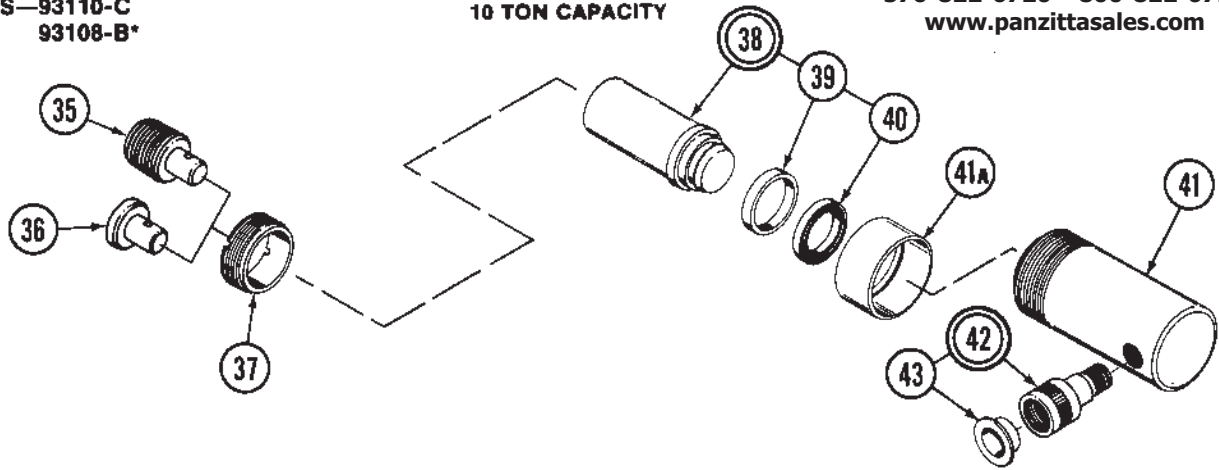

MODEL 93535-C
93102-C
93111-C
PLUS—93110-C
93108-B*

93110 SERIES "C"
SHORT RAM
10 TON CAPACITY

PANZITTA SALES & SERVICE
72 George Avenue
Wilkes-Barre, PA 18705
570-822-6720 800-822-6720
www.panzittasales.com

Code No.	Part No.	Description	No. Req'd.	Code No.	Part No.	Description	No. Req'd.
35	230727	Male Adapter	1	40	230733	"U"-Cup	1
36	230730	Lift Cap	1	41A	230737	Thread Protector	1
37	230735	Ram Nut	1	41	230736	Ram Housing	1
38	231807	Ram Assy.	1	42	93183	Ram Half Coupler**	1
39	230732	Heel Plate	1	43	230763	Dust Cap	1