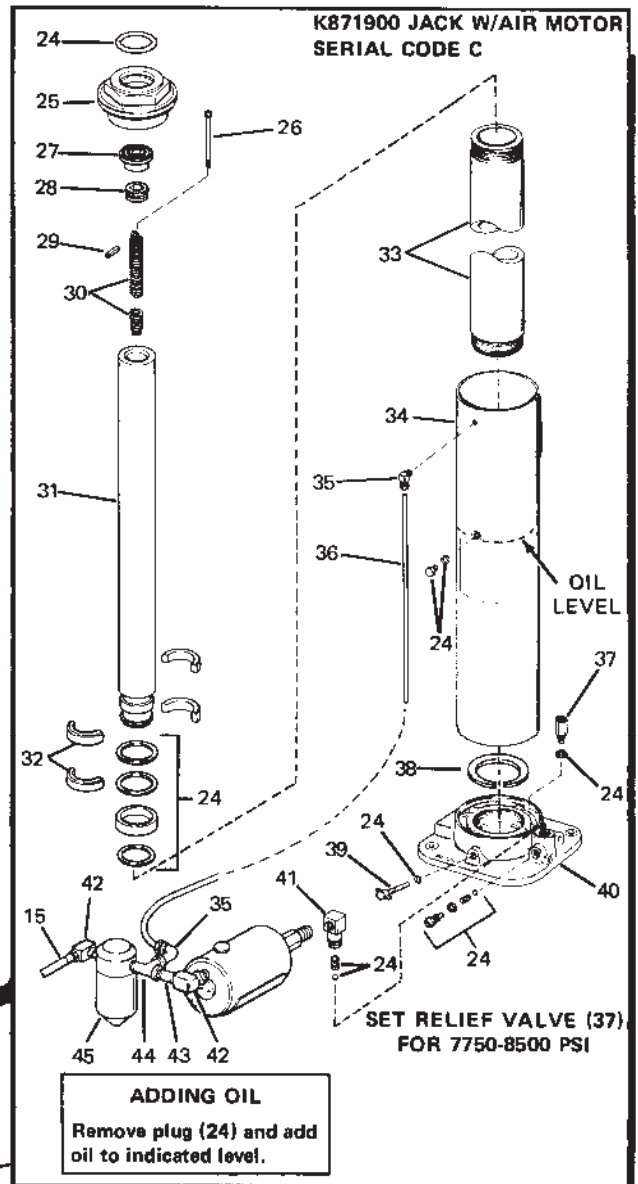

**PURCHASE COMMON
HARDWARE LOCALLY**