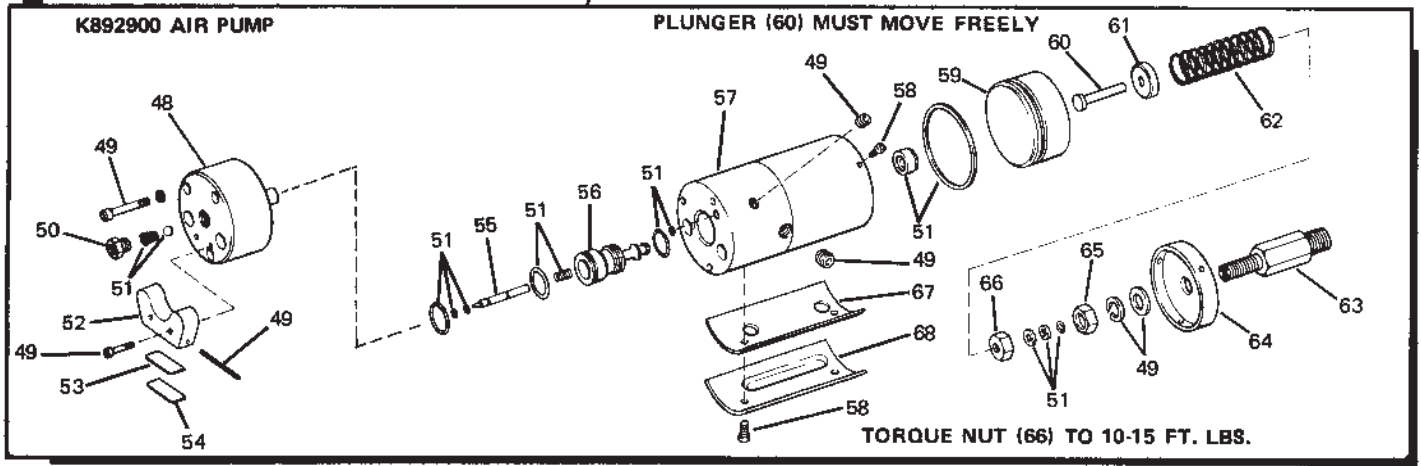

**PURCHASE COMMON
HARDWARE LOCALLY**