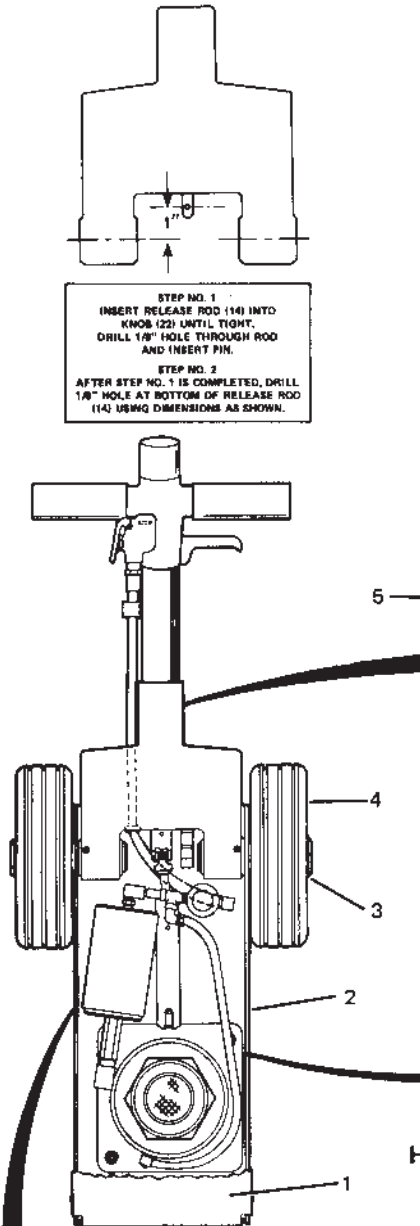

AIR HYDRAULIC TRUCK SERVICE JACK
CAPACITY: 20 TON

STEP NO. 1
 INSERT RELEASE ROD (14) INTO
 KNOB (22) UNTIL TIGHT.
 DRILL 1/8" HOLE THROUGH ROD
 AND INSERT PIN.

STEP NO. 2
 AFTER STEP NO. 1 IS COMPLETED, DRILL
 1/8" HOLE AT BOTTOM OF RELEASE ROD
 (14) USING DIMENSIONS AS SHOWN.