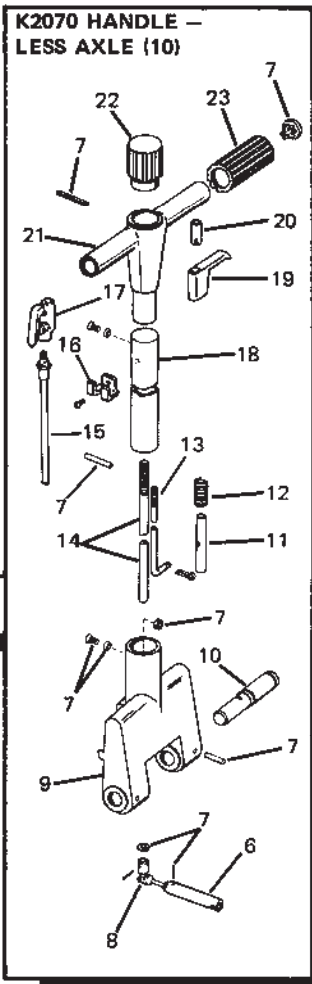

AIR HYDRAULIC TRUCK SERVICE JACK
CAPACITY: 20 TON

STEP NO. 1
 INSERT RELEASE ROD (14) INTO
 KNOB (22) UNTIL TIGHT.
 DRILL 1/8" HOLE THROUGH ROD
 AND INSERT PIN.

STEP NO. 2
 AFTER STEP NO. 1 IS COMPLETED, DRILL
 1/8" HOLE AT BOTTOM OF RELEASE ROD
 (14) USING DIMENSIONS AS SHOWN.