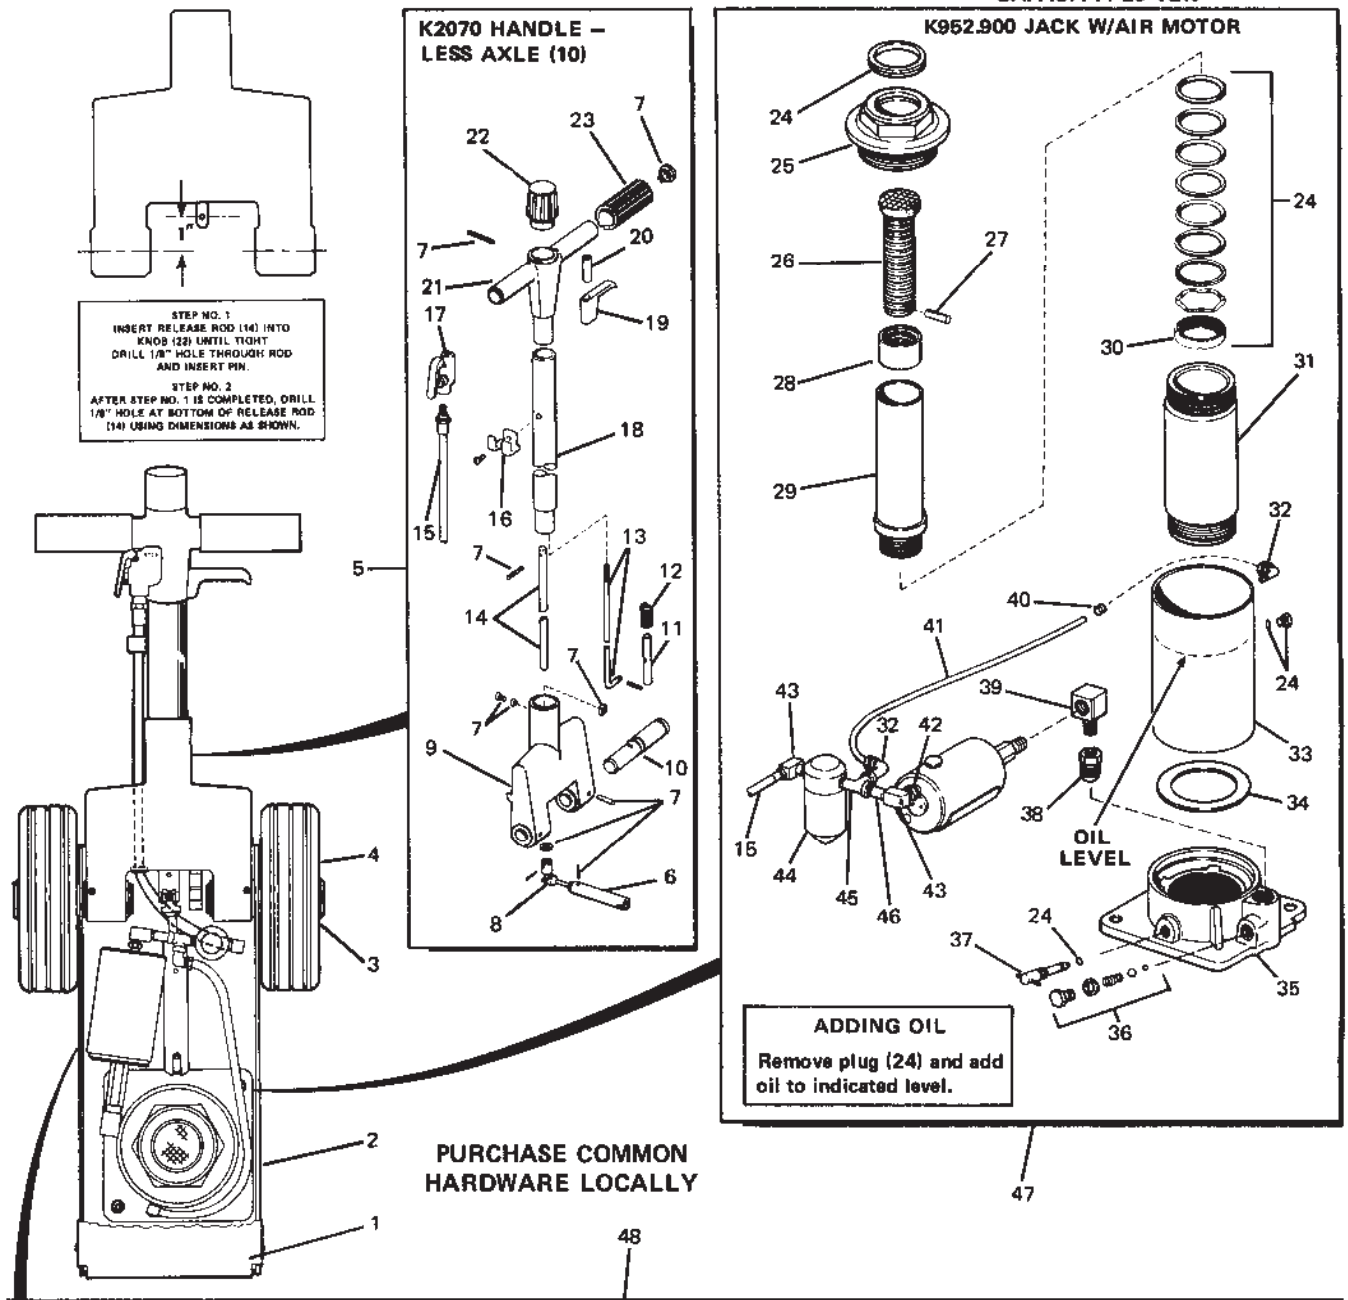

AIR HYDRAULIC TRUCK SERVICE JACK
CAPACITY: 20 TON

ADDING OIL
Remove plug (24) and add oil to indicated level.

PANZITTA SALES & SERVICE
72 George Avenue
Wilkes-Barre, PA 18705
570-822-6720 800-822-6720
www.panzittasales.com

REPAIR PARTS LIST

Item No.	Part No.	No. Req.	Description	Item No.	Part No.	No. Req.	Description
1	J509098	1	Top Cover	41	K9646	1	Speed Lift Air Hose
2	J611626	1	Frame	42	J788039	1	Bushing
3	B557523	4	Retaining Ring	43	J479096	2	Street Elbow
4	E587106	2	Wheel	44	J792018	1	Filter Complete
5	K2070	1	Handle (Less Item 10)	44	J792018X	1	Filter Repair Kit
6	K22038	1	Release Valve Adapter	44	K953025	1	Filter Bowl
7	U30X23	1	Handle Kit	45	K264096	1	Tee
8	J396900	1	Universal Joint	46	J790096	1	Nipple
9	A707133	1	Yoke	47	K952900	1	Jack w/Air Motor
10	J395104	2	Axle	47	K78900	1	Jack Less Air Motor
11	A766061	1	Segment Pin	48	J510900	1	Air Motor
12	A768141	1	Segment Spring	49	B733087	4	Screw
13	A961142	1	Segment Pin Rod	50	C82098	1	Cover
14	K1104	1	Release Rod	51	C323037*	1	Base Gasket
15	J354646	1	Air Hose	52	K262900	1	Overload Valve Kit
16	K59111	1	Air Valve Bracket	53	E725006	1	Overload Seal
17	J319264	1	Air Valve	54	B743006-1	1	Air Plug
18	A763127	1	Handle Tube	55	K64900X	1	Pump Repair Kit
19	A963144	1	Segment Lever	56	K1416	1	Metal Stem
20	D894055	1	Segment Rod Nut	57	J801006	1	Plug
21	A962135	1	Cross Handle	58	G497900	1	Body w/Sleeve
22	K1308	1	Release Knob	59	B729578	1	Piston, 2-5/8
23	A725550	2	Handle Grip	60	B702040	1	Plunger
24	K952900X*	1	Jack Repair Kit	61	B703108	1	Spring Cap
25	J398020	1	Top Cap	62	B704110	1	Spring
26	J382028	1	Adjusting Screw	63	J893055	1	Piston Guide
27	D674061	1	Pin	64	S38181	1	Nut
28	J385446	1	Plunger Sleeve	65	K244108	1	Lockwasher
29	J731040	1	Plunger	66	J380101	1	Plate
30	J388055*	1	Cup Nut	67	J387190	1	Plunger Body
31	J390030	1	Cylinder	†68	LX21		Jack Oil
32	J990096	2	Male Elbow				Jack Oil is Available in Quart, Gallon, and 5 Gallon Cans.
33	J389025	1	Reservoir	†69	B307245	1	Base Plug
34	J321108	1	Washer	†70	PJ21026X	1	Decal Kit (Pak of 1)
35	K389005	1	Base	71	820-20099		Repair Part Sheet
36	U30X4*	1	Valve Kit				
37	K490010	1	Release Spindle				
38	J580096	1	Pump Nipple				
39	J379291	1	Elbow, 90°				
40	K1027	2	Ferrule				

†Not Shown

*Available Individually and in PJ21X Repair Kit