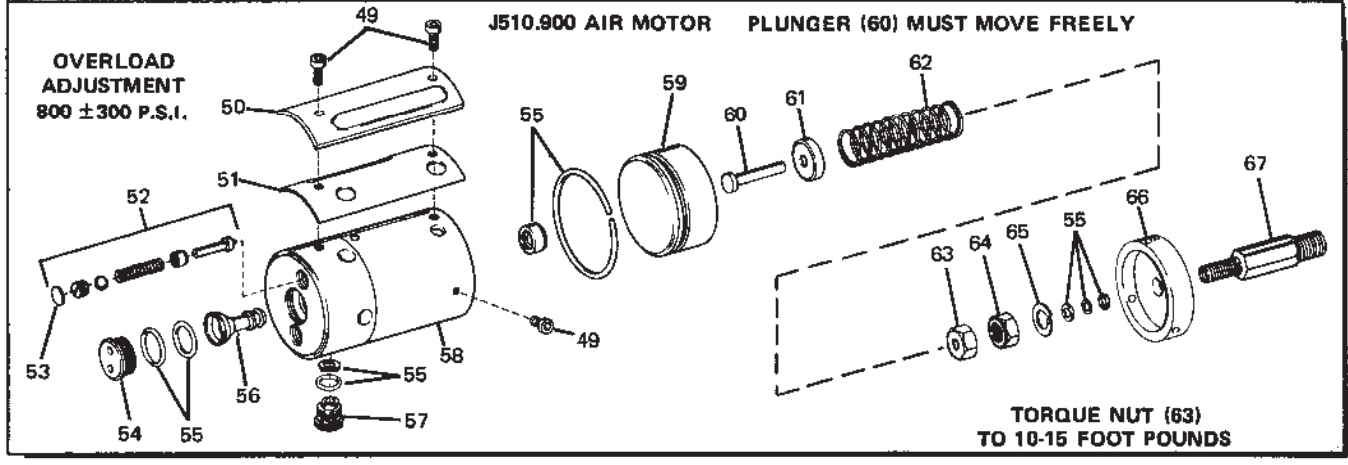

AIR HYDRAULIC TRUCK SERVICE JACK
CAPACITY: 20 TON

ADDING OIL
Remove plug (24) and add oil to indicated level.