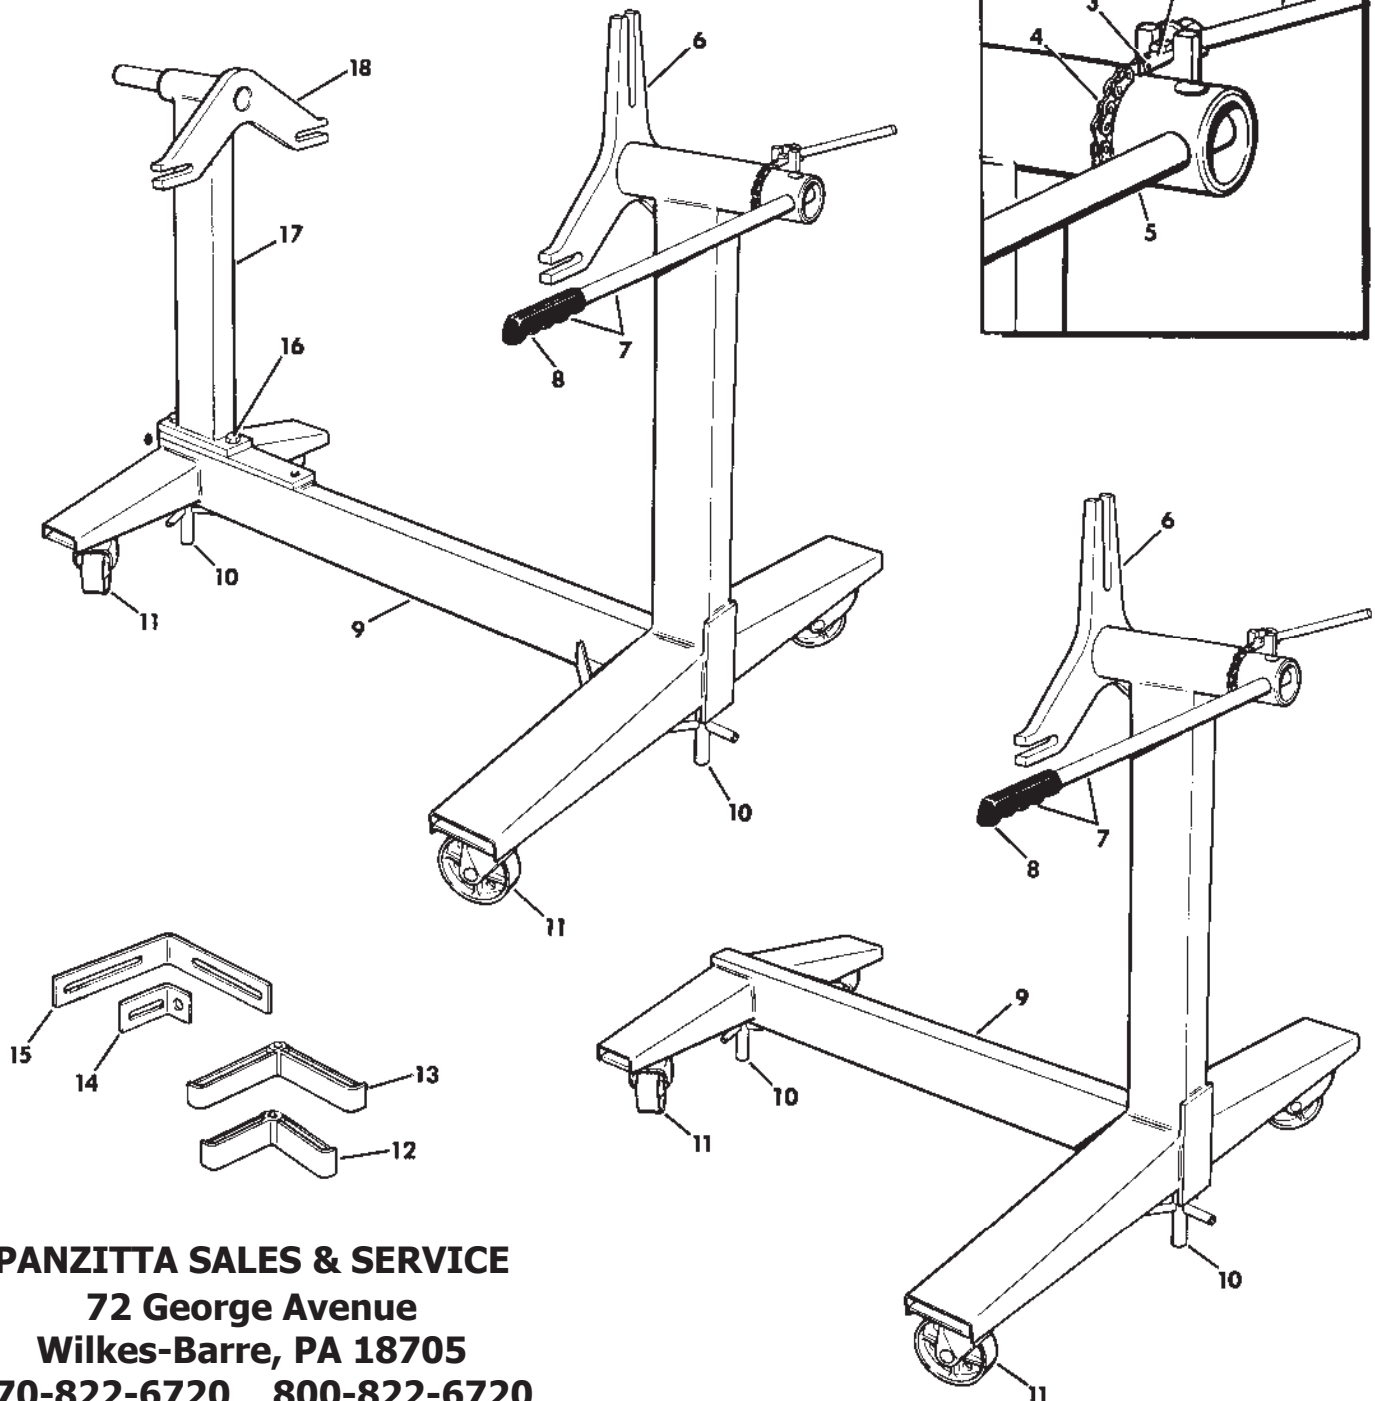

BLACKHAWK

**LIFTING
EQUIPMENT**

Repair Parts Information

Engine Stands

MODELS ES-100 & ES-200

**CAPACITIES: ES-100: 1,000 LBS.
ES-200: 2,000 LBS.**

CAUTION:

**ATTACHING BOLTS ARE MADE OF HIGH STRENGTH STEEL.
DO NOT USE COMMERCIAL HARDWARE.**

REPAIR PARTS LIST

Item No.	Part Number		No. Req.	Description
	ES-100	ES-200		
1	K3.070	K3.070	1	Lever
2	K2.056	K2.056	1	Clevis
3	K14.061	K14.061	1	Pin (Top)
4	K1.066	K1.066	1	Chain
†5	K15.061	K15.061	1	Pin (Bottom)
6	K3.038	K3.038	1	Adapter Plate, Large
7	K5.070	K5.070	1	Lever w/Grip
8	B525.550	B525.550	1	Grip
9	K4.001	K5.001	1	Frame
10	K1.564	K2.564	2	Lock
11	K1.154	D66.154	4	Caster
	D244.028	D245.028	16	Bolt
	S4.139	B678.108	16	Washer
	D891.055	C425.120	16	Nut
12	K2.038	K2.038	2	Adapter, 6"
13	K1.038	K1.038	1	Adapter, 8-1/2"
14	---	K4.111	4	Bracket, 2-1/4"
15	---	K5.111	2	Bracket, 10-3/16"
16	---	K12.028	2	Bolt
17	---	K6.111	1	Removable Post
18	---	K4.038	1	Adapter Plate, Small
†19	B481.120	B481.120	3	Nut, 7/16-14
†20	D257.108	---	3	Flat Washer, 1/2"
	---	D257.108	12	Flat Washer, 1/2"
†21	D343.108	---	6	Flat Washer, 7/16"
	---	D343.108	8	Flat Washer, 7/16"
†22	E969.108	---	6	Flat Washer, 3/8"
	---	E969.108	8	Flat Washer, 3/8"
†23	K7.028	K7.028	3	Bolt, 7/16-14x3-1/4"
†24	K8.028	---	6	Bolt 3/8-16x2-1/4"
	---	K8.028	8	Bolt 3/8-16x2-1/4"
†25	K9.028	---	6	Bolt 7/16-14x2-1/4"
	---	K9.028	8	Bolt 7/16-14x2-1/4"
†26	K11.028	---	3	Bolt 1/2-13x2"
	---	K11.028	4	Bolt 1/2-13x2"
†27	---	K10.028	6	Bolt 1/2-13x1-1/2"
†28	---	J586.055	6	Nut, 1/2-13

†Not Illustrated.

NOTE: Orders for parts cannot be filled unless both model and serial number with prefix imprinted on nameplate are given.