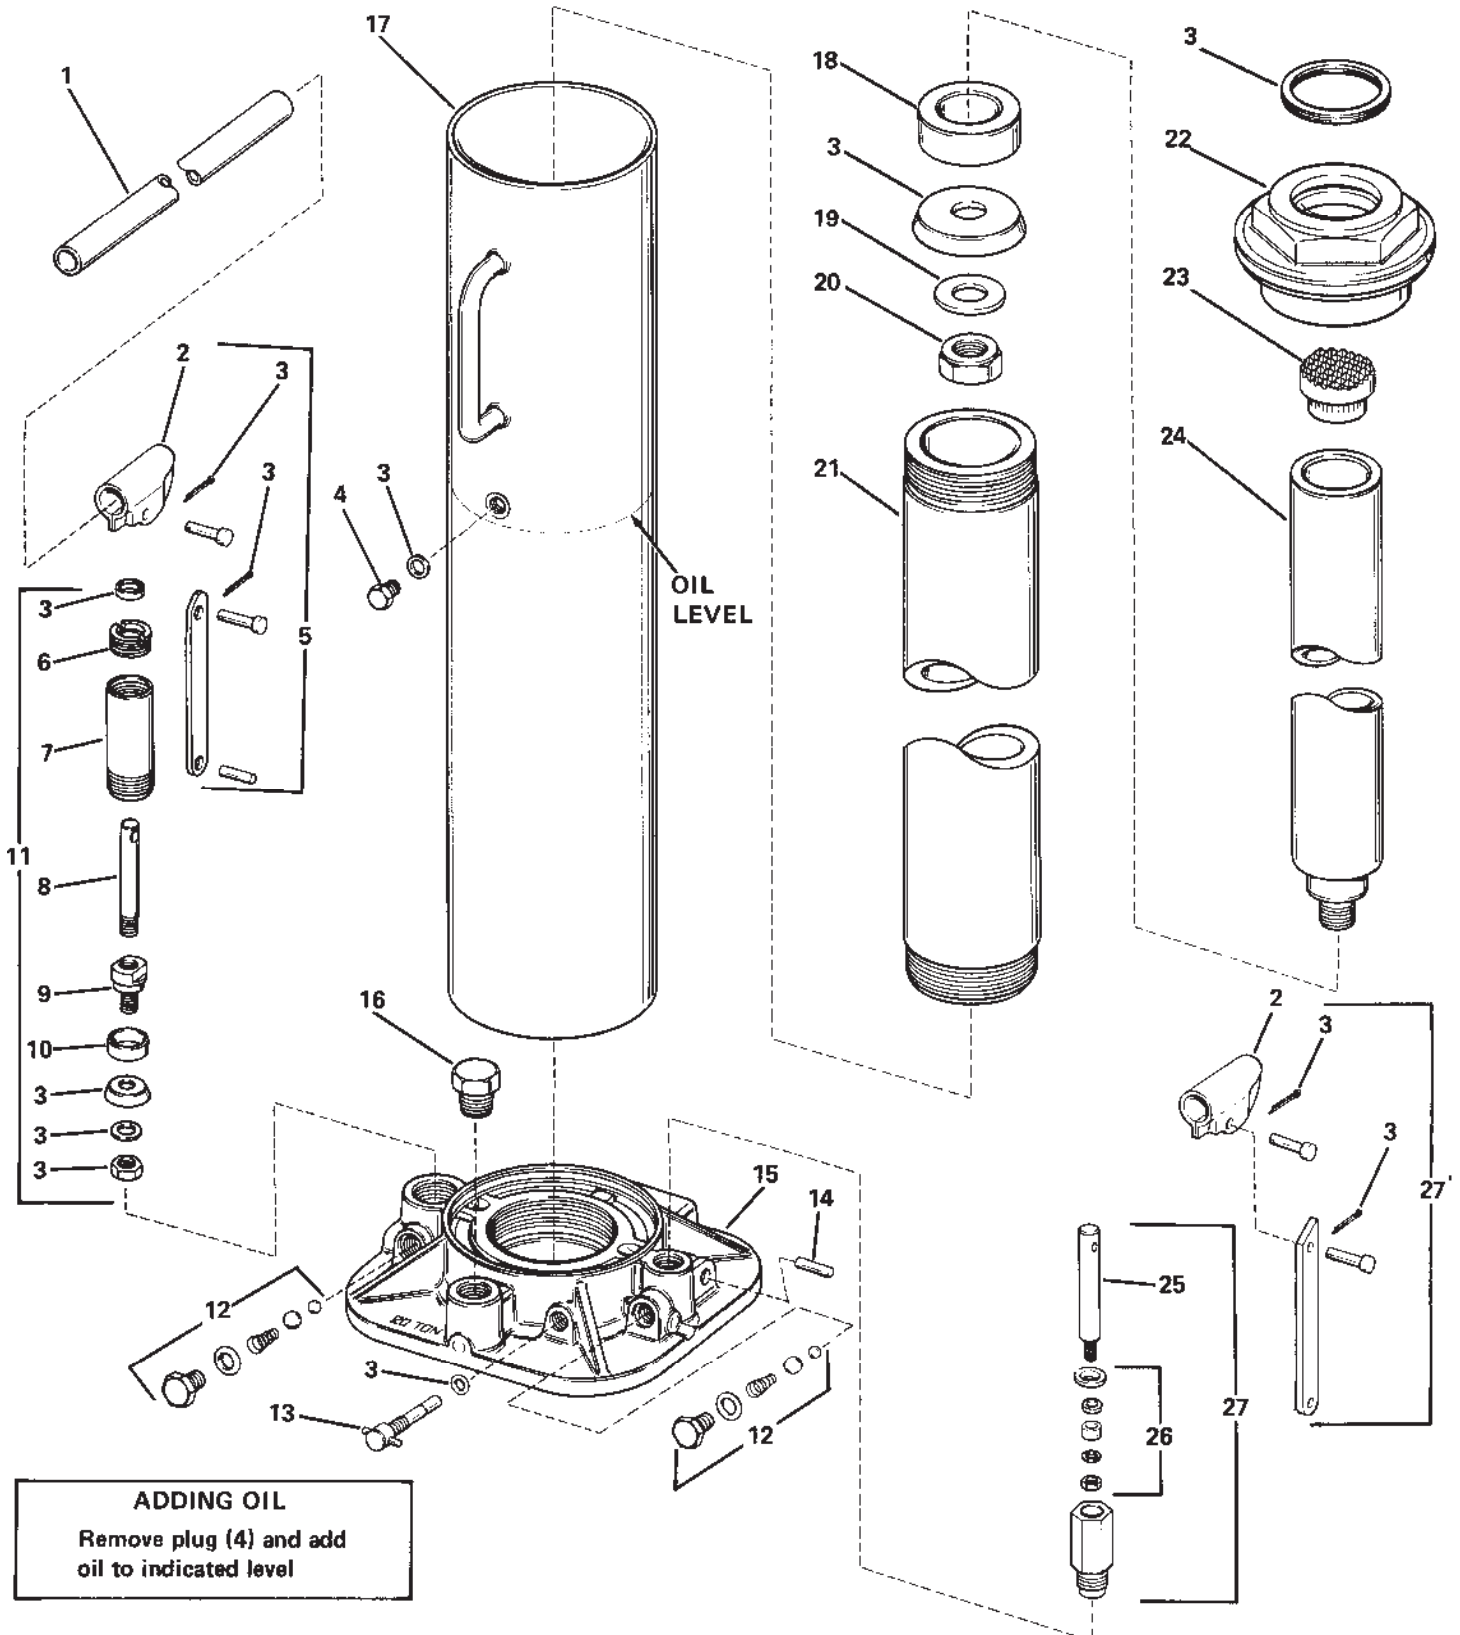

ISSUED JUNE 15, 1975
SUPERSEDES PS-418

HI-LIFT TRUCK JACK
CAPACITY: 20 TON

REPAIR PARTS LIST

Item No.	Part No.	No. Req.	Description
1	H-8	1	Handle
2	AJ100064	2	Beam
3	EA27X-1	1	Repair Kit*
4	AJ100060	1	Plug (Filler)
5	K699900	1	Beam w/Link and Pins (Speed)
6	K16055	1	Nut
7	K15030	1	Cylinder (Speed)
8	K19040	1	Rod (Speed)
9	J513051	1	Piston (Speed)
10	D270044	1	Ring (Speed)
11	K20900	1	Pump (Speed) Complete
12	U30X4	2	Valve Kit
13	AJ10086	1	Release Valve
14	K494061	2	Pin (Base)
15	J130005	1	Base
16	P5245-1	1	Plug (Gage)
17	K701025	1	Reservoir
18	NJ100043	1	Ring
19	NJ100009	1	Washer
20	NJ100012	1	Nut
21	K309.030	1	Cylinder
22	K520020	1	Cap
23	NJ100010	1	Saddle
24	K308040	1	Plunger
25	K585040	1	Piston (Power)
26	U30X-3	1	Pump Kit (Power)
27	K584900	1	Pump (Power) Complete
†28	K491900	1	Beam w/Link and Pins (Power)
†29	LX21		Jack Oil
			(Jack oil is available in quart, gallon and 5 gallon cans)
†30	EA100S	1	Gage w/Fitting
†31	K6096	1	Fitting (Gage)
†32	EA281	1	Carrier
†33	EA28106	2	Wheel (Carrier)
†34	EA27026X	1	Decal Kit (Pack of 1)
35	820-20091		Repair Part Sheet