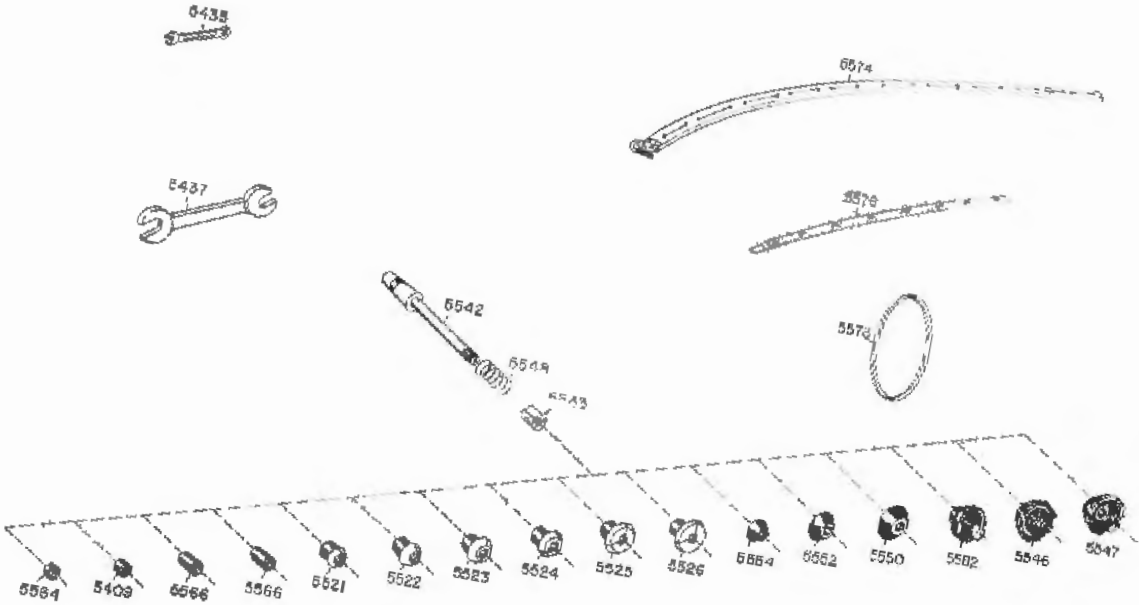

Diagram

PANZITTA SALES & SERVICE
72 George Avenue
Wilkes-Barre, PA 18705
570-822-6720 800-822-6720
www.panzittasales.com