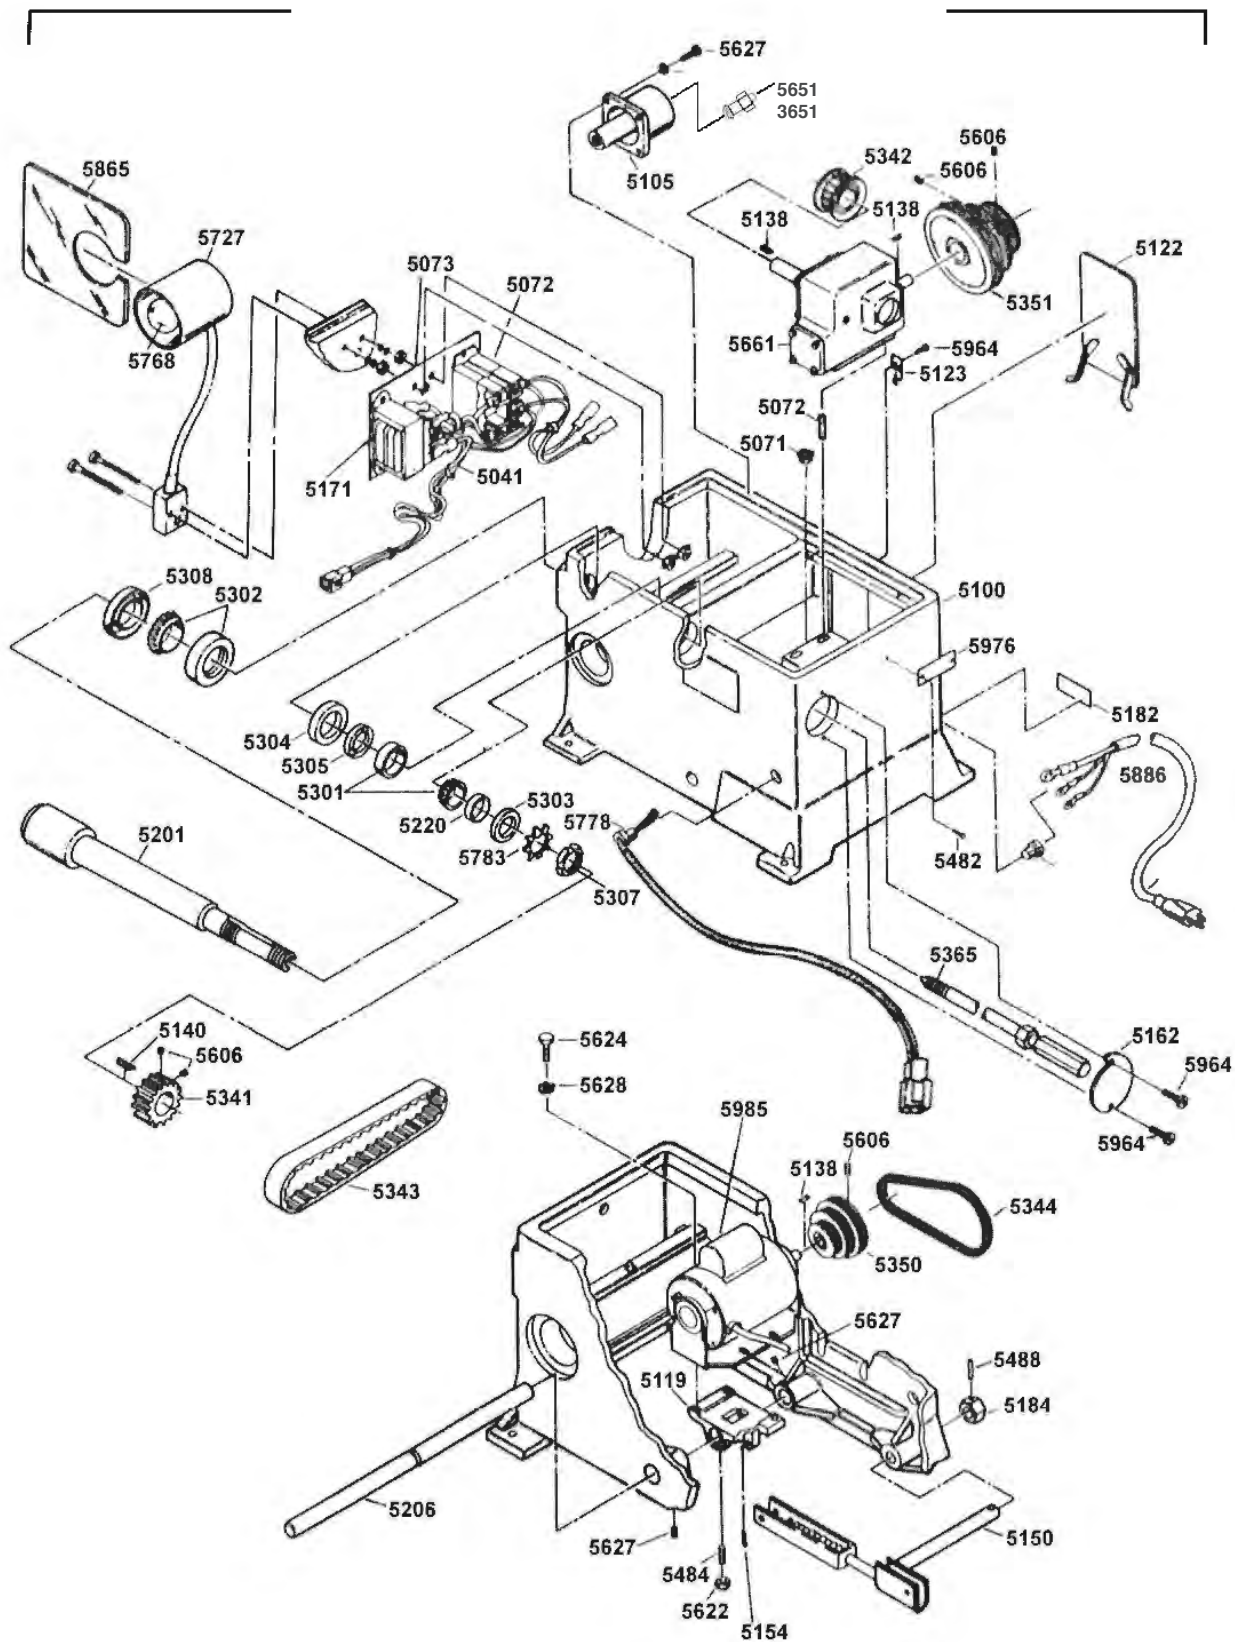

PANZITTA SALES & SERVICE
72 George Avenue
Wilkes-Barre, PA 18705
570-822-6720 800-822-6720
www.panzittasales.com

MicroFinisher

777

Combination Brake Lathe

Operating Manual & Parts List

Wiring Diagram

ALL TOOL 777 WIRING DIAGRAM

Twin Cutter Assembly 777-0050-30

PANZITTA SALES & SERVICE
72 George Avenue
Wilkes-Barre, PA 18705
570-822-6720 800-822-6720
www.panzittasales.com

Diagram

PANZITTA SALES & SERVICE
72 George Avenue
Wilkes-Barre, PA 18705
570-822-6720 800-822-6720
www.panzittasales.com