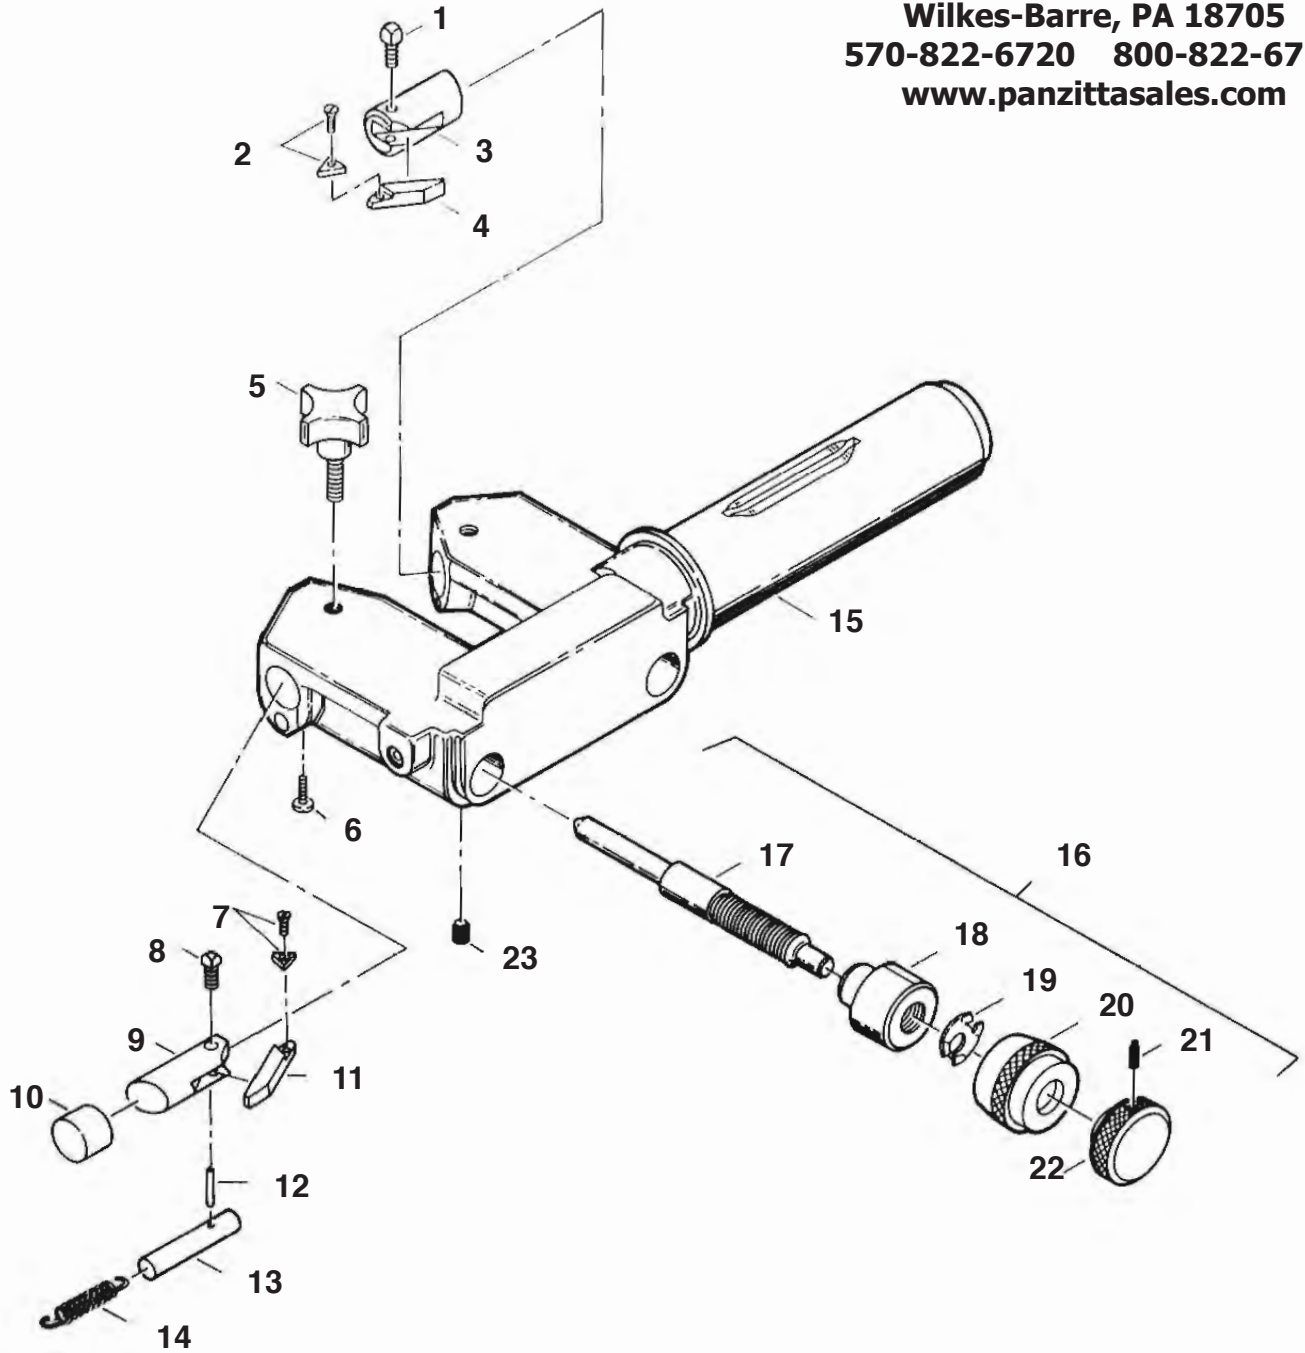

PANZITTA SALES & SERVICE
72 George Avenue
Wilkes-Barre, PA 18705
570-822-6720 800-822-6720
www.panzittasales.com

MicroFinisher

777

Combination Brake Lathe

Operating Manual & Parts List

Wiring Diagram

ALL TOOL 777 WIRING DIAGRAM

Twin Cutter Assembly 777-0050-30

PANZITTA SALES & SERVICE
72 George Avenue
Wilkes-Barre, PA 18705
570-822-6720 800-822-6720
www.panzittasales.com

Diagram

PANZITTA SALES & SERVICE
72 George Avenue
Wilkes-Barre, PA 18705
570-822-6720 800-822-6720
www.panzittasales.com