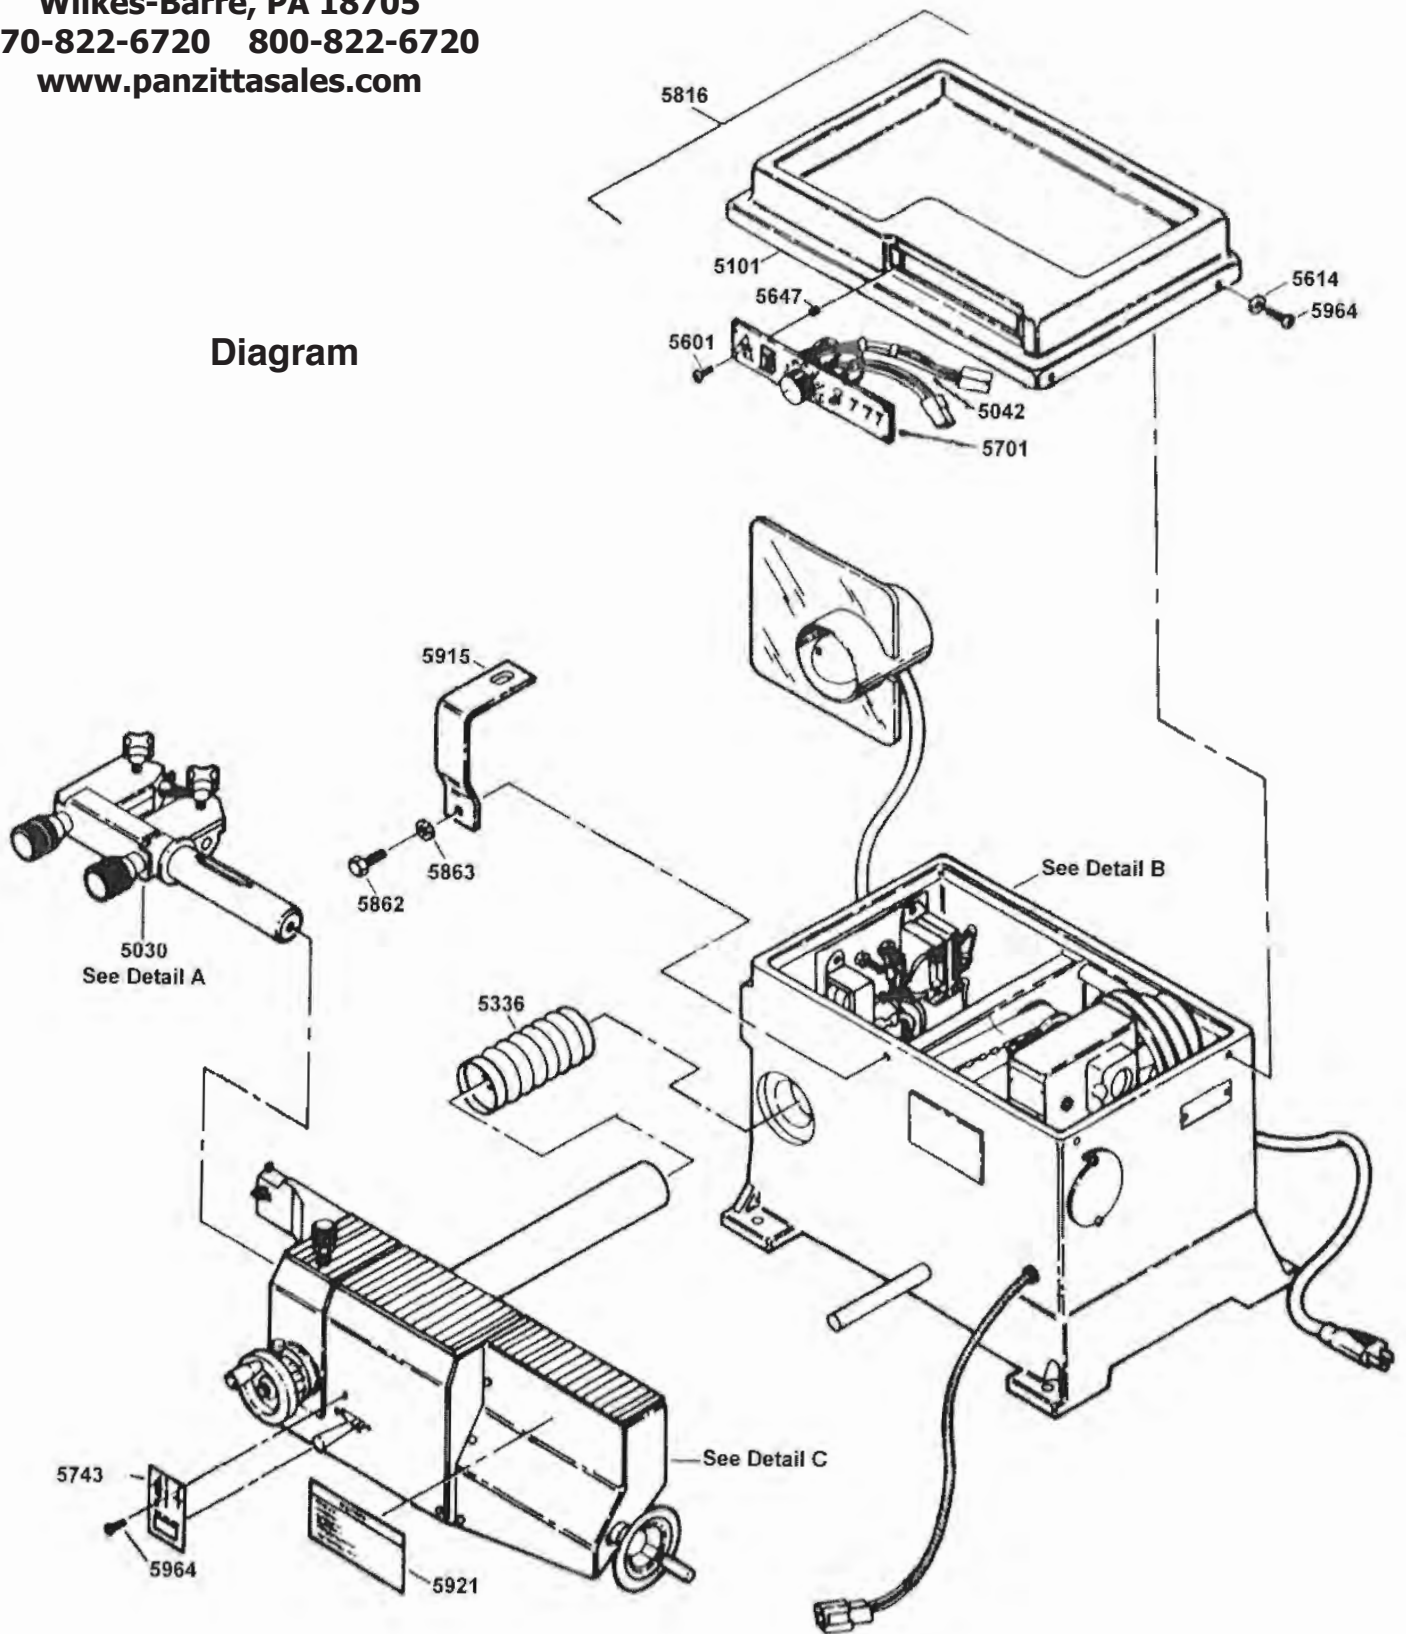

PANZITTA SALES & SERVICE
72 George Avenue
Wilkes-Barre, PA 18705
570-822-6720 800-822-6720
www.panzittasales.com

Diagram