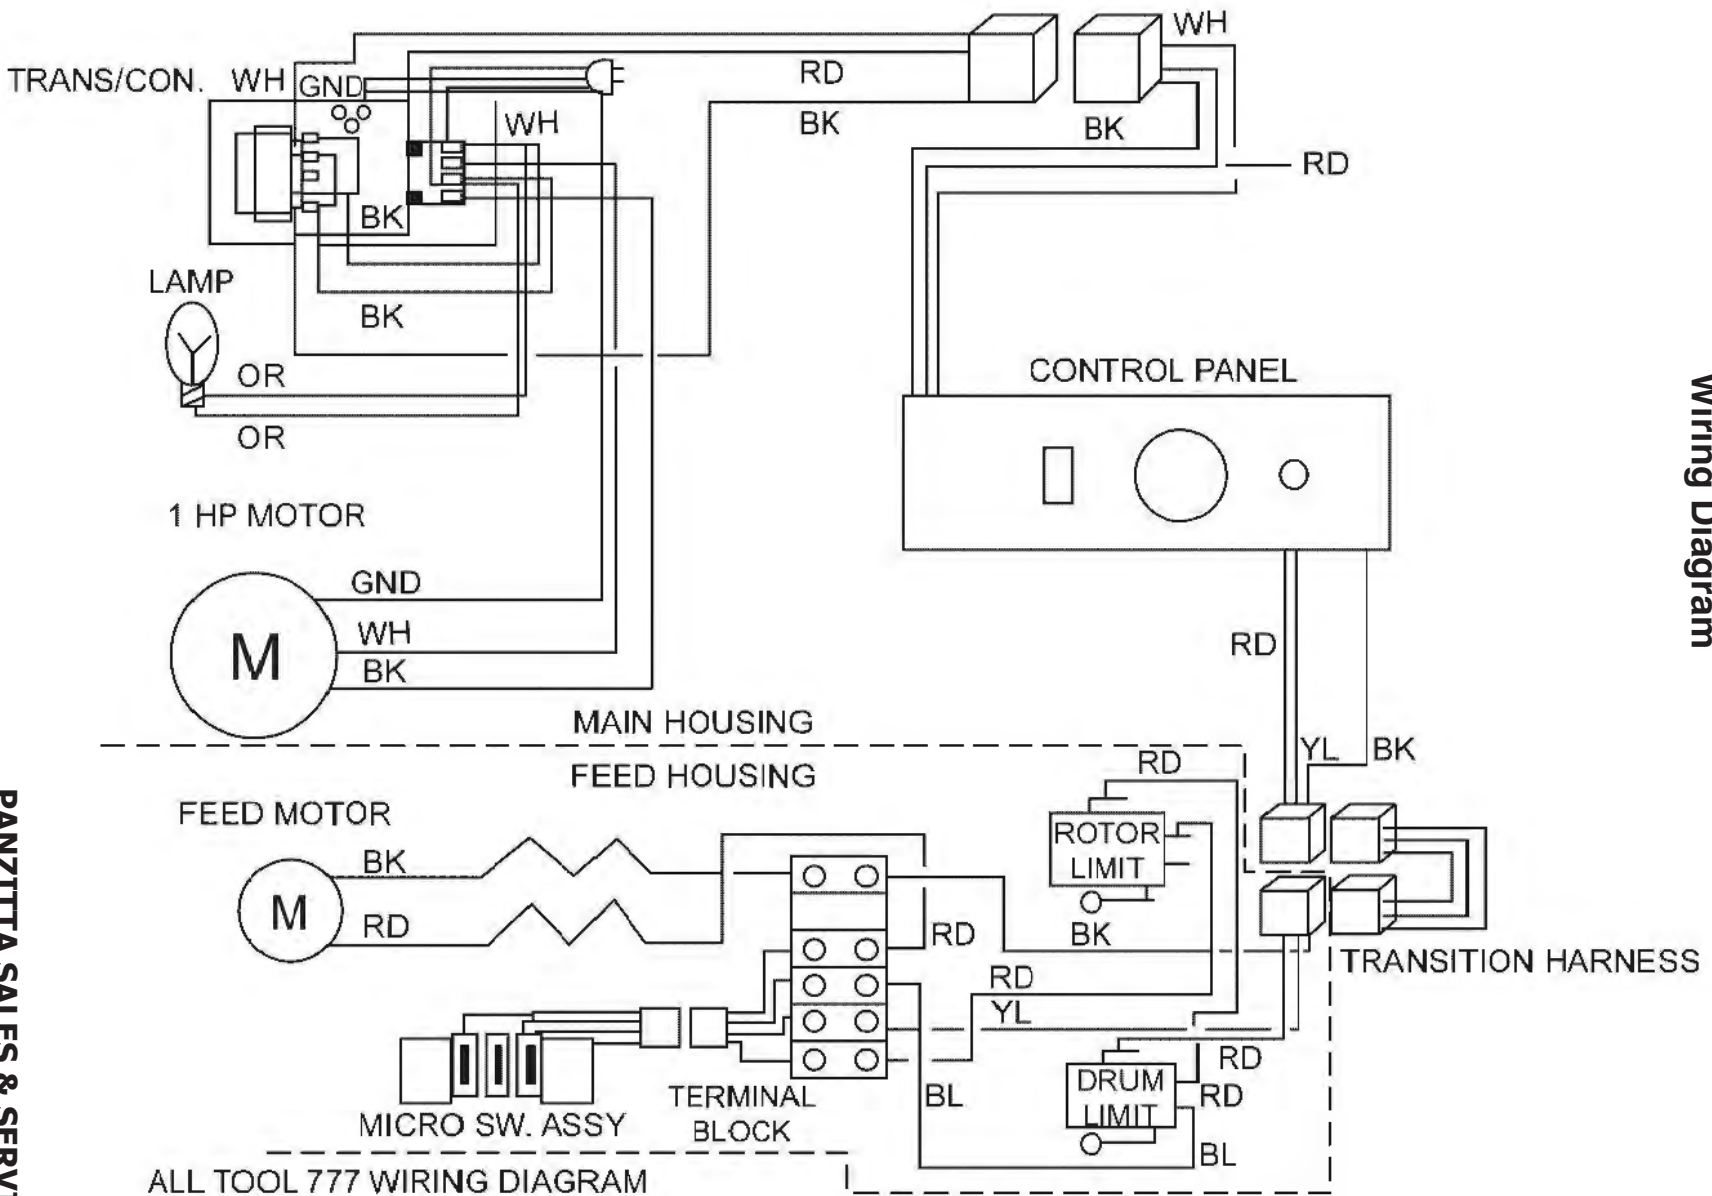

Wiring Diagram

ALL TOOL 777 WIRING DIAGRAM