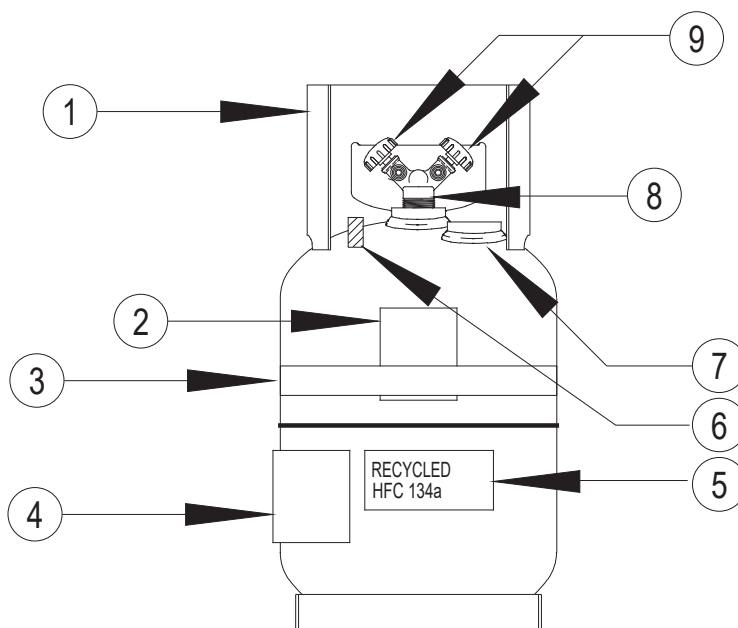

RECOVERY TANK ASSEMBLY (ALL UNITS)

ITEM	DESCRIPTION	PART NUMBER	ITEM	DESCRIPTION	PART NUMBER
1a	Tank, R-12 Recovery	EAA0157C00A	5a	Label, Recycled R-134a	EAL0138C00A
1b	Tank, R-134a Recovery	EAA0158C00A	5b	Label, Recycled R-12	EAL0137C00A
2	Label, Tank Use	EAL0036C00A	6	Valve, Purge	Not Available
3	Strap, Elastic	EAA0157C01A	7	Plug, Tank	Not Available
4	Label, Valve	EAL0037C00A	8	Valve, Tank	Not Available
			9	Knobs, Tank Valve	Not Available

NOTE: NEW TANKS (1999) WILL NOT HAVE PLUG (ITEM #7).

PANZITTA SALES & SERVICE
72 George Avenue
Wilkes-Barre, PA 18705
570-822-6720 800-822-6720
www.panzittasales.com