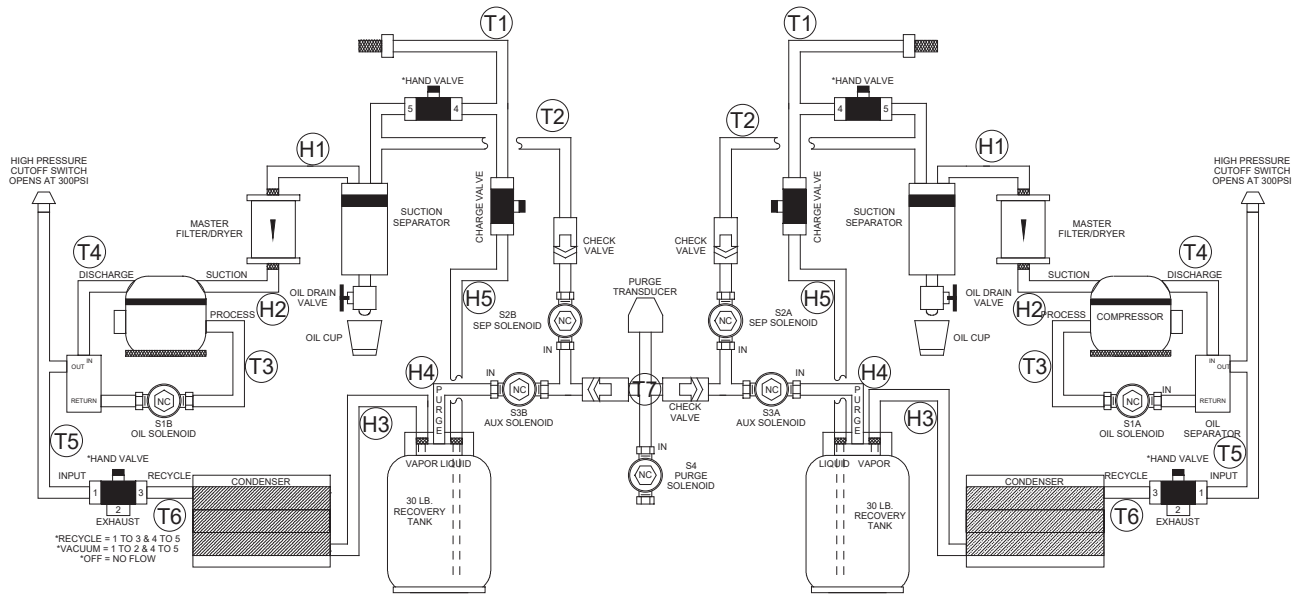

PANZITTA SALES & SERVICE
72 George Avenue
Wilkes-Barre, PA 18705
570-822-6720 800-822-6720
www.panzittasales.com

RECOVERY TANK ASSEMBLY (ALL UNITS)

ITEM	DESCRIPTION	PART NUMBER	ITEM	DESCRIPTION	PART NUMBER
1a	Tank, R-12 Recovery	EAA0157C00A	5a	Label, Recycled R-134a	EAL0138C00A
1b	Tank, R-134a Recovery	EAA0158C00A	5b	Label, Recycled R-12	EAL0137C00A
2	Label, Tank Use	EAL0036C00A	6	Valve, Purge	Not Available
3	Strap, Elastic	EAA0157C01A	7	Plug, Tank	Not Available
4	Label, Valve	EAL0037C00A	8	Valve, Tank	Not Available
			9	Knobs, Tank Valve	Not Available

NOTE: NEW TANKS (1999) WILL NOT HAVE PLUG (ITEM #7).

PANZITTA SALES & SERVICE
72 George Avenue
Wilkes-Barre, PA 18705
570-822-6720 800-822-6720
www.panzittasales.com

HOSES & TUBING

R-12

R-134a

R-12 SIDE			R-134a SIDE		
ITEM	DESCRIPTION	PART NUMBER	ITEM	DESCRIPTION	PART NUMBER
T1	Tube, Inlet Side	EAH0035L01A	T1	Tube, Inlet Side	EAH0035L00A
T2	Tube, Oil Purge	EAH0035L02A	T2	Tube, Oil Purge	EAH0035L02A
T3	Tube, Oil Return	EAH0035L06A	T3	Tube, Oil Return	EAH0035L05A
T4	Tube, Discharge	EAH0035L03A	T4	Tube, Discharge	EAH0035L04A
T5	Tube, Oil Output	EAH0035L07A	T5	Tube, Oil Output	EAH0035L07A
T6	Tube, Condenser Input	EAH0035L09A	T6	Tube, Condenser Input	EAH0035L08A
T7	Tube, Purge	EAH0035L12A	T7	Tube, Purge	EAH0035L12A
H1	Hose, Blue Filter In	EAH0035L17A	H1	Hose, Blue Filter In	EAH0035L18A
H2	Hose, Blue Filter Out	EAH0035L19A	H2	Hose, Blue Filter Out	EAH0035L20A
H3	Hose, Red R-12 Tank	EAH0035L15A	H3	Hose, Red R-134 Tank	EAH0035L16A
H4	Hose, Yellow R-12 Tank	EAH0035L23A	H4	Hose, Yellow R-134 Tank	EAH0035L24A
H5	Hose, Blue R-12 Tank	EAH0035L25A	H5	Hose, Blue R-134 Tank	EAH0035L26A