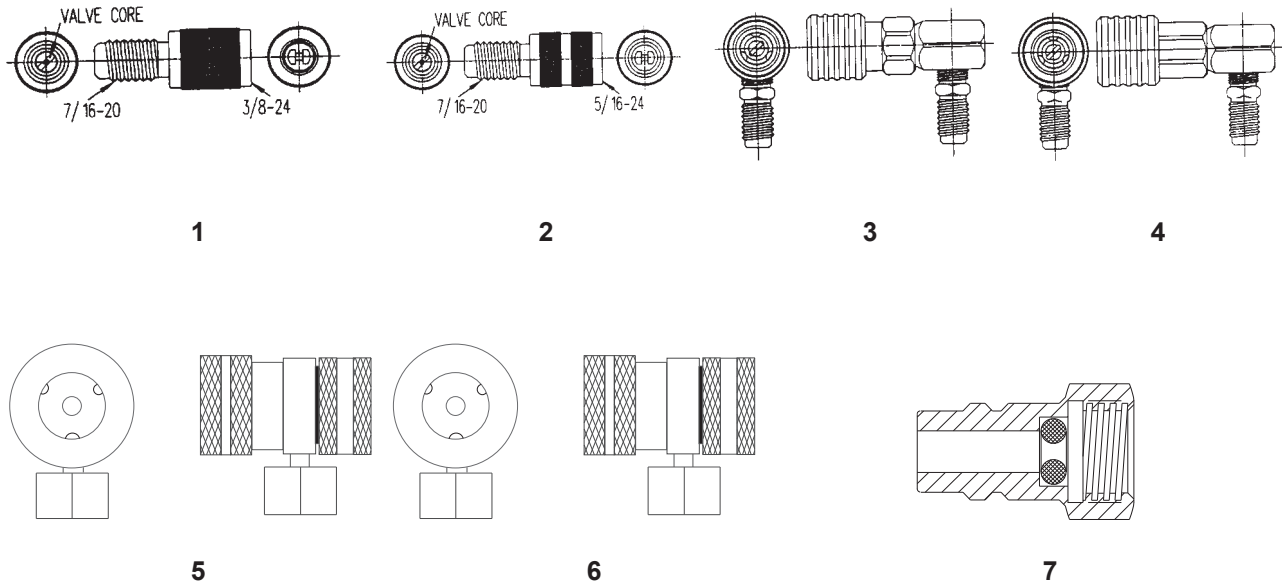

ACCESSORIES

ITEM	DESCRIPTION	PART NUMBER	ITEM	DESCRIPTION	PART NUMBER
1	GM Adapter	1-27580	6a	R-134a Adapter, Low	1-27280
2	Ford Adapter	1-27480	6b	O-Ring Kit, R-134a Adapters	EAK0027C00AS
3	Large GM Adapter	1-27380	7	Adapter, R-134a Tank	115080
4	GM/Ford	1-27680	7a	O-ring	0617021201
5a	R-134a Adapter, High	1-27180			
5b	O-Ring Kit, R-134a Adapters	EAK0027C00AS			

PANZITTA SALES & SERVICE
72 George Avenue
Wilkes-Barre, PA 18705
570-822-6720 800-822-6720
www.panzittasales.com