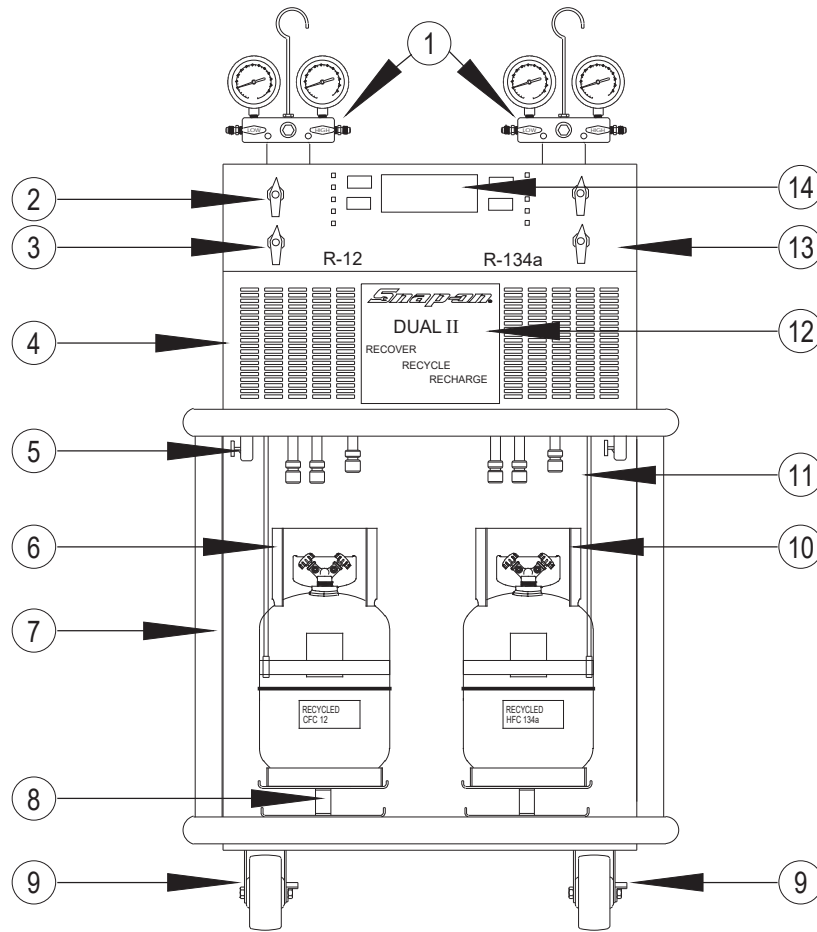

Serial # Location - Back side in front of scale assembly.

Example:

NS: NOT SHOWN IN PICTORIAL

PANZITTA SALES & SERVICE
72 George Avenue
Wilkes-Barre, PA 18705
570-822-6720 800-822-6720
www.panzittasales.com

FULL VIEW

ITEM	DESCRIPTION	PART NUMBER	ITEM	DESCRIPTION	PART NUMBER
1	Gauge Set Assy.	See Page 4-5	8	Load Cell	EAA0232L00A
2	Valve, Charge	1-4781	9	Caster, w/Brake	8-21439
3	Valve, Recovery/Vac.	1-4681	10	Tank, Recover	See Page 4-7
4	Cabinet View	See Page 4-4	11	Probe, Temp	EAA0223L19AR
5	Valve, Drain	1-3881	12	Label, Model	EAL0323L02A
6	Tank, Recover	See Page 4-7	13	Overlay, Keypad	EAL0323L00B
7	Cart, Tube (2)	EASC119L05A	14	Board, Controller	EAP0161L00AR

PANZITTA SALES & SERVICE
72 George Avenue
Wilkes-Barre, PA 18705
570-822-6720 800-822-6720
www.panzittasales.com

UNIWELD MANIFOLD GAUGE SET (ALL UNITS)

ITEM	DESCRIPTION	PART NUMBER FOR R-12	PART NUMBER FOR R-134a
1	Gauge, Low Side	EAH0013C03A	EAH0014C08A
a	Bezel	EAH0013C07A	EAH0013C07A
2a	Handle Assy., Low	EAH0013C04A	EAH0013C04A
2b	Seat Assy.	EAH0014C04A	EAH0014C04A
2c	Seal Kit	EAK0017C00A	EAK0017C00A
3a	Handle Assy., High	EAH0013C05A	EAH0013C05A
3b	Seat Assy.	EAH0014C04A	EAH0014C04A
3c	Seal Kit	EAK0017C00A	EAK0017C00A
4	Gauge, High Side	EAH0013C02A	EAH0014C07A
a	Bezel	EAH0013C07A	EAH0013C07A
5	Hook & Nut Assy.	EAH0013C01A	EAH0013C01A
6a	Hose Assy. with Valve, Blue	EAH0013C10B	-
6b	Hose Assy. with Valve, Red	EAH0013C08B	-
6c	Hose Assy. with Valve, Yellow	EAH0013C09B	EAH0014C09B
7a	Hose, 65" Blue, with Valve	EAH0013C06B	-
7b	Hose, 72" Blue	-	EAH0014C11A
7c	Hose, 65" Red, with Valve	EAH0013C16B	-
7d	Hose, 72" Red	-	EAH0014C10A
7e	Hose, 65" Yellow, with Valve	EAH0013C15B	-
8a	Hose, 6" Blue	EAH0013C14B	-
8b	Hose, 6" Red	EAH0013C12B	-
8c	Hose, 6" Yellow	EAH0013C13B	EAH0014C05B
9	Kit, Hose Repair	EAK0053C01AB	EAK0053C02AB
10	Gauge Set W/Hoses	EAH0013C00A	EAH0014C01A