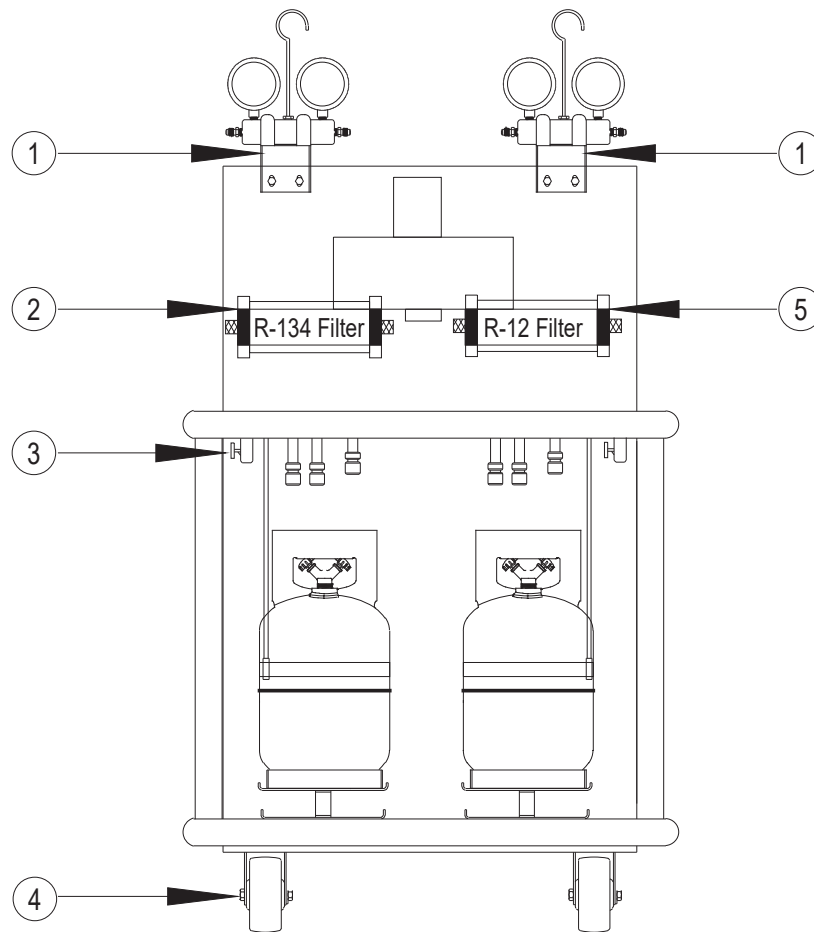

BACK VIEW

ITEM	DESCRIPTION	PART NUMBER	ITEM	DESCRIPTION	PART NUMBER
1	Bracket, Gauge Set	EASB086C06A	4	Caster w/o Brake	8-21339
2	Kit, R-12 Filter	EAK0030C01AB	5	Kit, R-134a Filter	EAK0030C02AB
3	Valve, Drain	1-3881	NS	Cord, AC Power	6-3021

PANZITTA SALES & SERVICE
72 George Avenue
Wilkes-Barre, PA 18705
570-822-6720 800-822-6720
www.panzittasales.com