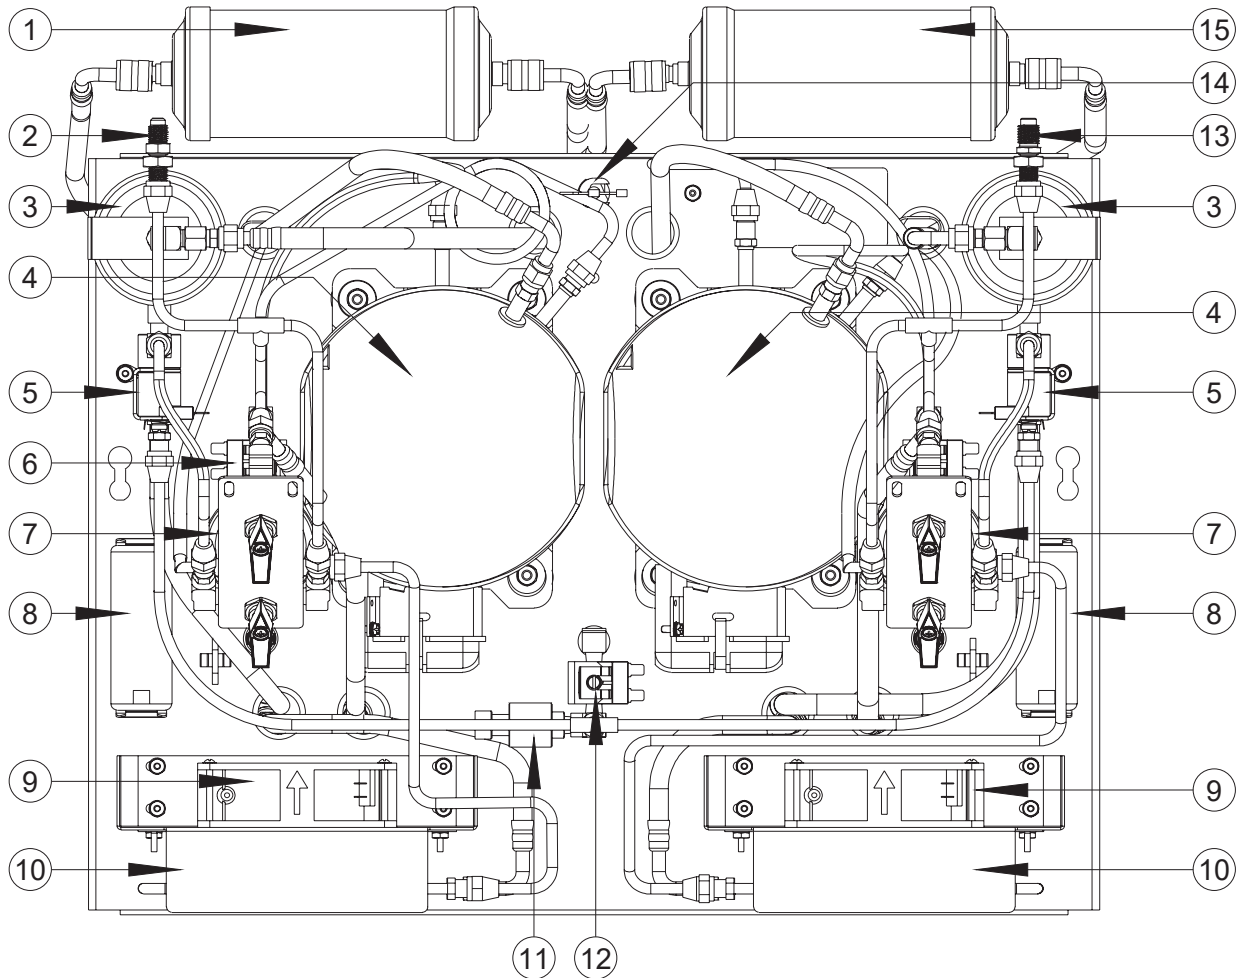

INSIDE CABINET VIEW

ITEM	DESCRIPTION	PART NUMBER	ITEM	DESCRIPTION	PART NUMBER
1	Kit, R-12 Filter	EAK0030C01AB	9	Fan	2-2568
2	Port, R-12 Service Port	1-22280	10	Condenser	2-2168
3	Separator, Suction	1-485	11	Transducer, Purge	2-19966
4	Compressor	EAA0236L00AR	12	Solenoid, Purge	2-6137
5	Solenoid	2-6137	13	Port, R-134 Service Port	1-22180
6	Solenoid	2-6137	14	Strain Relief	8-3719
7	Separator, Oil	1-3385	15	Kit, R-134 Filter	EAK0030C02AB
8	Cap, Compressor Start	2-1229	NS	Switch, High Pressure	1-13781
			NS	Valve, Check	1-6381
			NS	Kit, Compressor Parts (Less Compressor)	EAK0225L01A

PANZITTA SALES & SERVICE
72 George Avenue
Wilkes-Barre, PA 18705
570-822-6720 800-822-6720
www.panzittasales.com