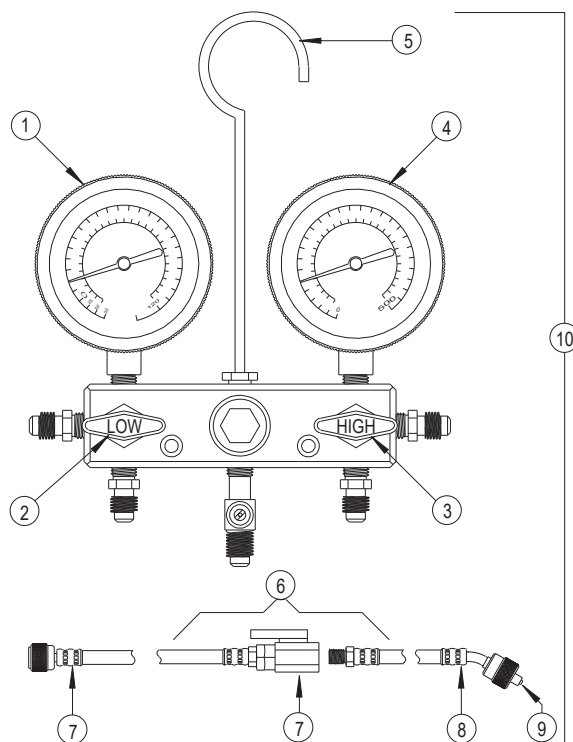

FULL VIEW

ITEM	DESCRIPTION	PART NUMBER	ITEM	DESCRIPTION	PART NUMBER
1	Gauge Set Assy.	See Page 4-5	8	Load Cell	EAA0232L00A
2	Valve, Charge	1-4781	9	Caster, w/Brake	8-21439
3	Valve, Recovery/Vac.	1-4681	10	Tank, Recover	See Page 4-7
4	Cabinet View	See Page 4-4	11	Probe, Temp	EAA0223L19AR
5	Valve, Drain	1-3881	12	Label, Model	EAL0323L02A
6	Tank, Recover	See Page 4-7	13	Overlay, Keypad	EAL0323L00B
7	Cart, Tube (2)	EASC119L05A	14	Board, Controller	EAP0161L00AR

PANZITTA SALES & SERVICE
72 George Avenue
Wilkes-Barre, PA 18705
570-822-6720 800-822-6720
www.panzittasales.com

UNIWELD MANIFOLD GAUGE SET (ALL UNITS)

ITEM	DESCRIPTION	PART NUMBER FOR R-12	PART NUMBER FOR R-134a
1	Gauge, Low Side	EAH0013C03A	EAH0014C08A
a	Bezel	EAH0013C07A	EAH0013C07A
2a	Handle Assy., Low	EAH0013C04A	EAH0013C04A
2b	Seat Assy.	EAH0014C04A	EAH0014C04A
2c	Seal Kit	EAK0017C00A	EAK0017C00A
3a	Handle Assy., High	EAH0013C05A	EAH0013C05A
3b	Seat Assy.	EAH0014C04A	EAH0014C04A
3c	Seal Kit	EAK0017C00A	EAK0017C00A
4	Gauge, High Side	EAH0013C02A	EAH0014C07A
a	Bezel	EAH0013C07A	EAH0013C07A
5	Hook & Nut Assy.	EAH0013C01A	EAH0013C01A
6a	Hose Assy. with Valve, Blue	EAH0013C10B	-
6b	Hose Assy. with Valve, Red	EAH0013C08B	-
6c	Hose Assy. with Valve, Yellow	EAH0013C09B	EAH0014C09B
7a	Hose, 65" Blue, with Valve	EAH0013C06B	-
7b	Hose, 72" Blue	-	EAH0014C11A
7c	Hose, 65" Red, with Valve	EAH0013C16B	-
7d	Hose, 72" Red	-	EAH0014C10A
7e	Hose, 65" Yellow, with Valve	EAH0013C15B	-
8a	Hose, 6" Blue	EAH0013C14B	-
8b	Hose, 6" Red	EAH0013C12B	-
8c	Hose, 6" Yellow	EAH0013C13B	EAH0014C05B
9	Kit, Hose Repair	EAK0053C01AB	EAK0053C02AB
10	Gauge Set W/Hoses	EAH0013C00A	EAH0014C01A