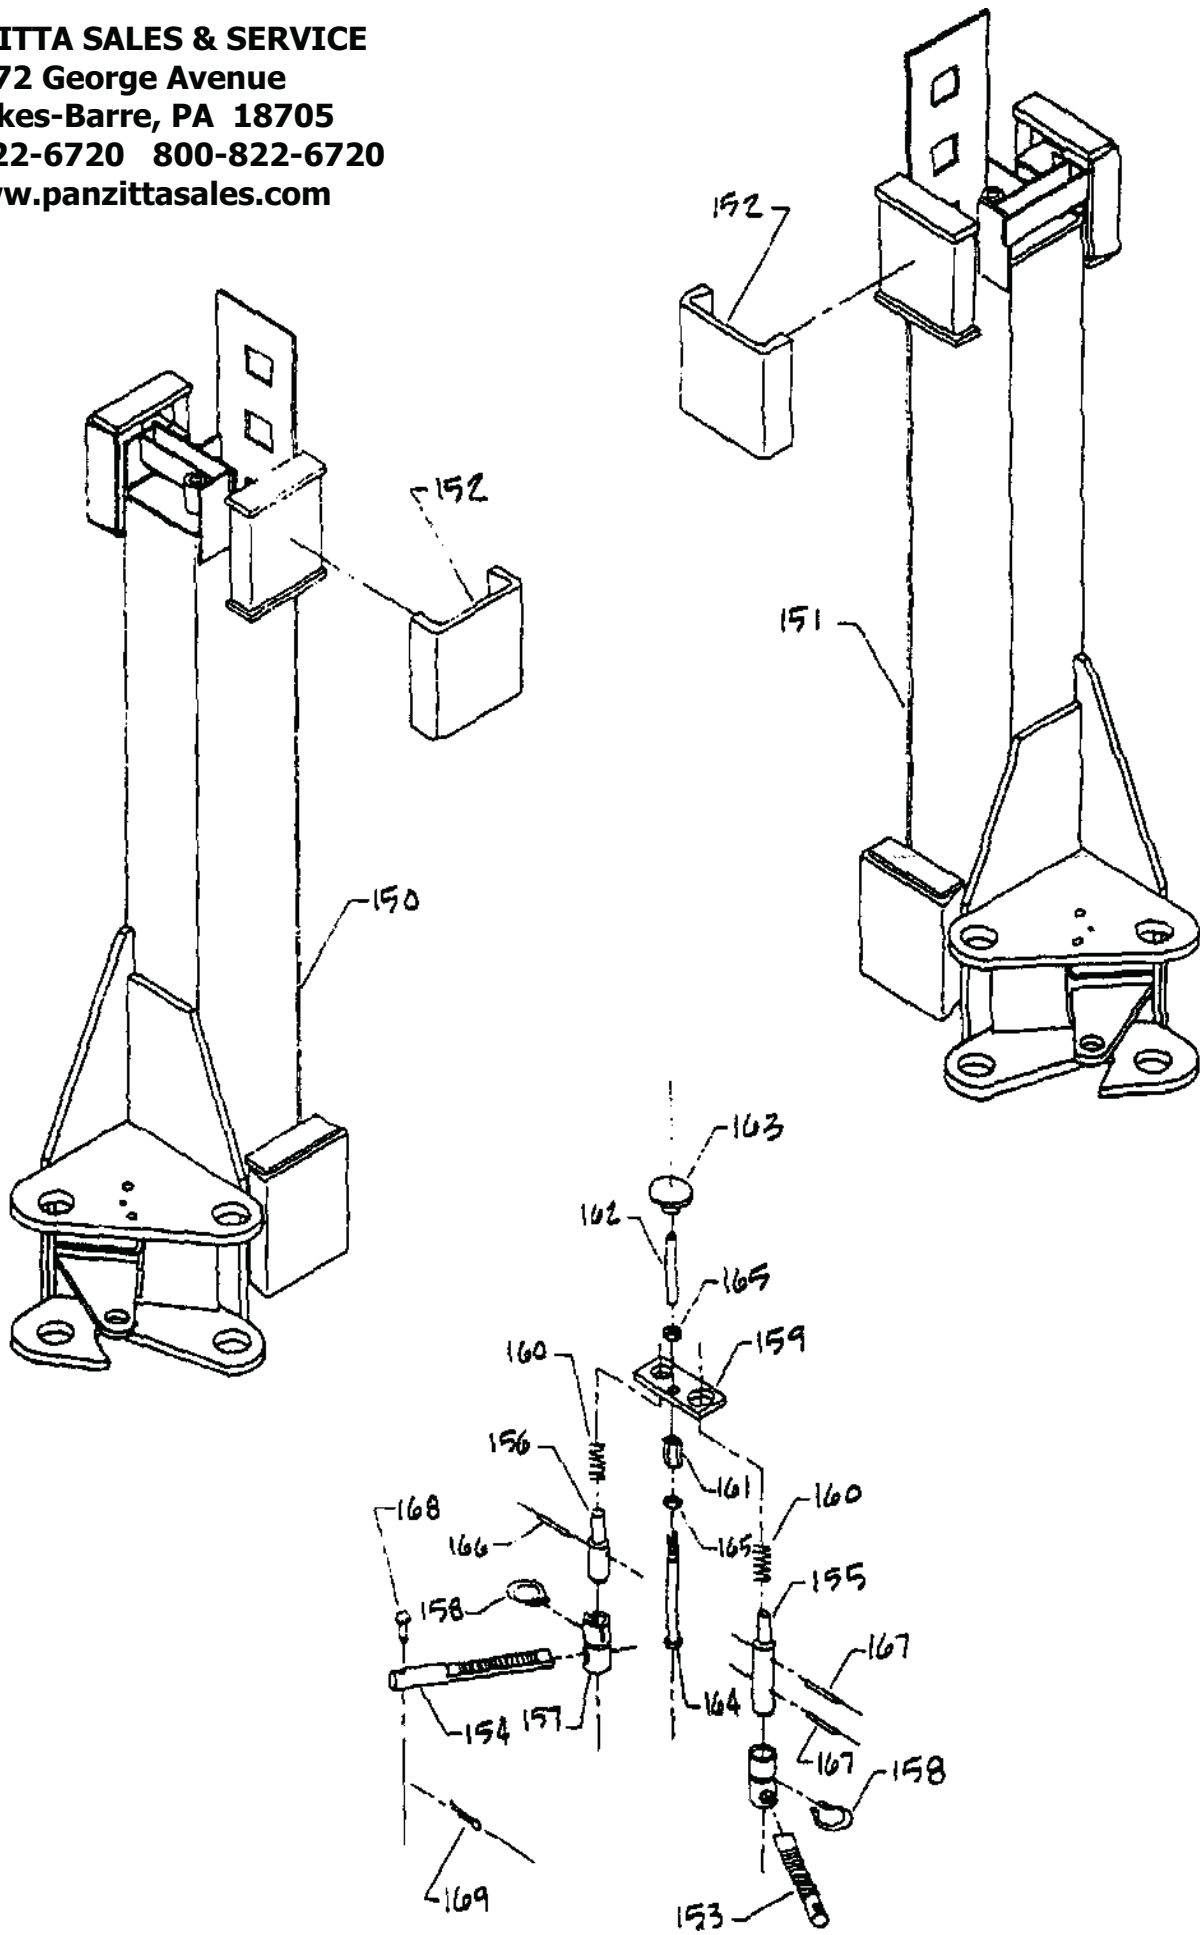

PANZITTA SALES & SERVICE
72 George Avenue
Wilkes-Barre, PA 18705
570-822-6720 800-822-6720
www.panzittasales.com