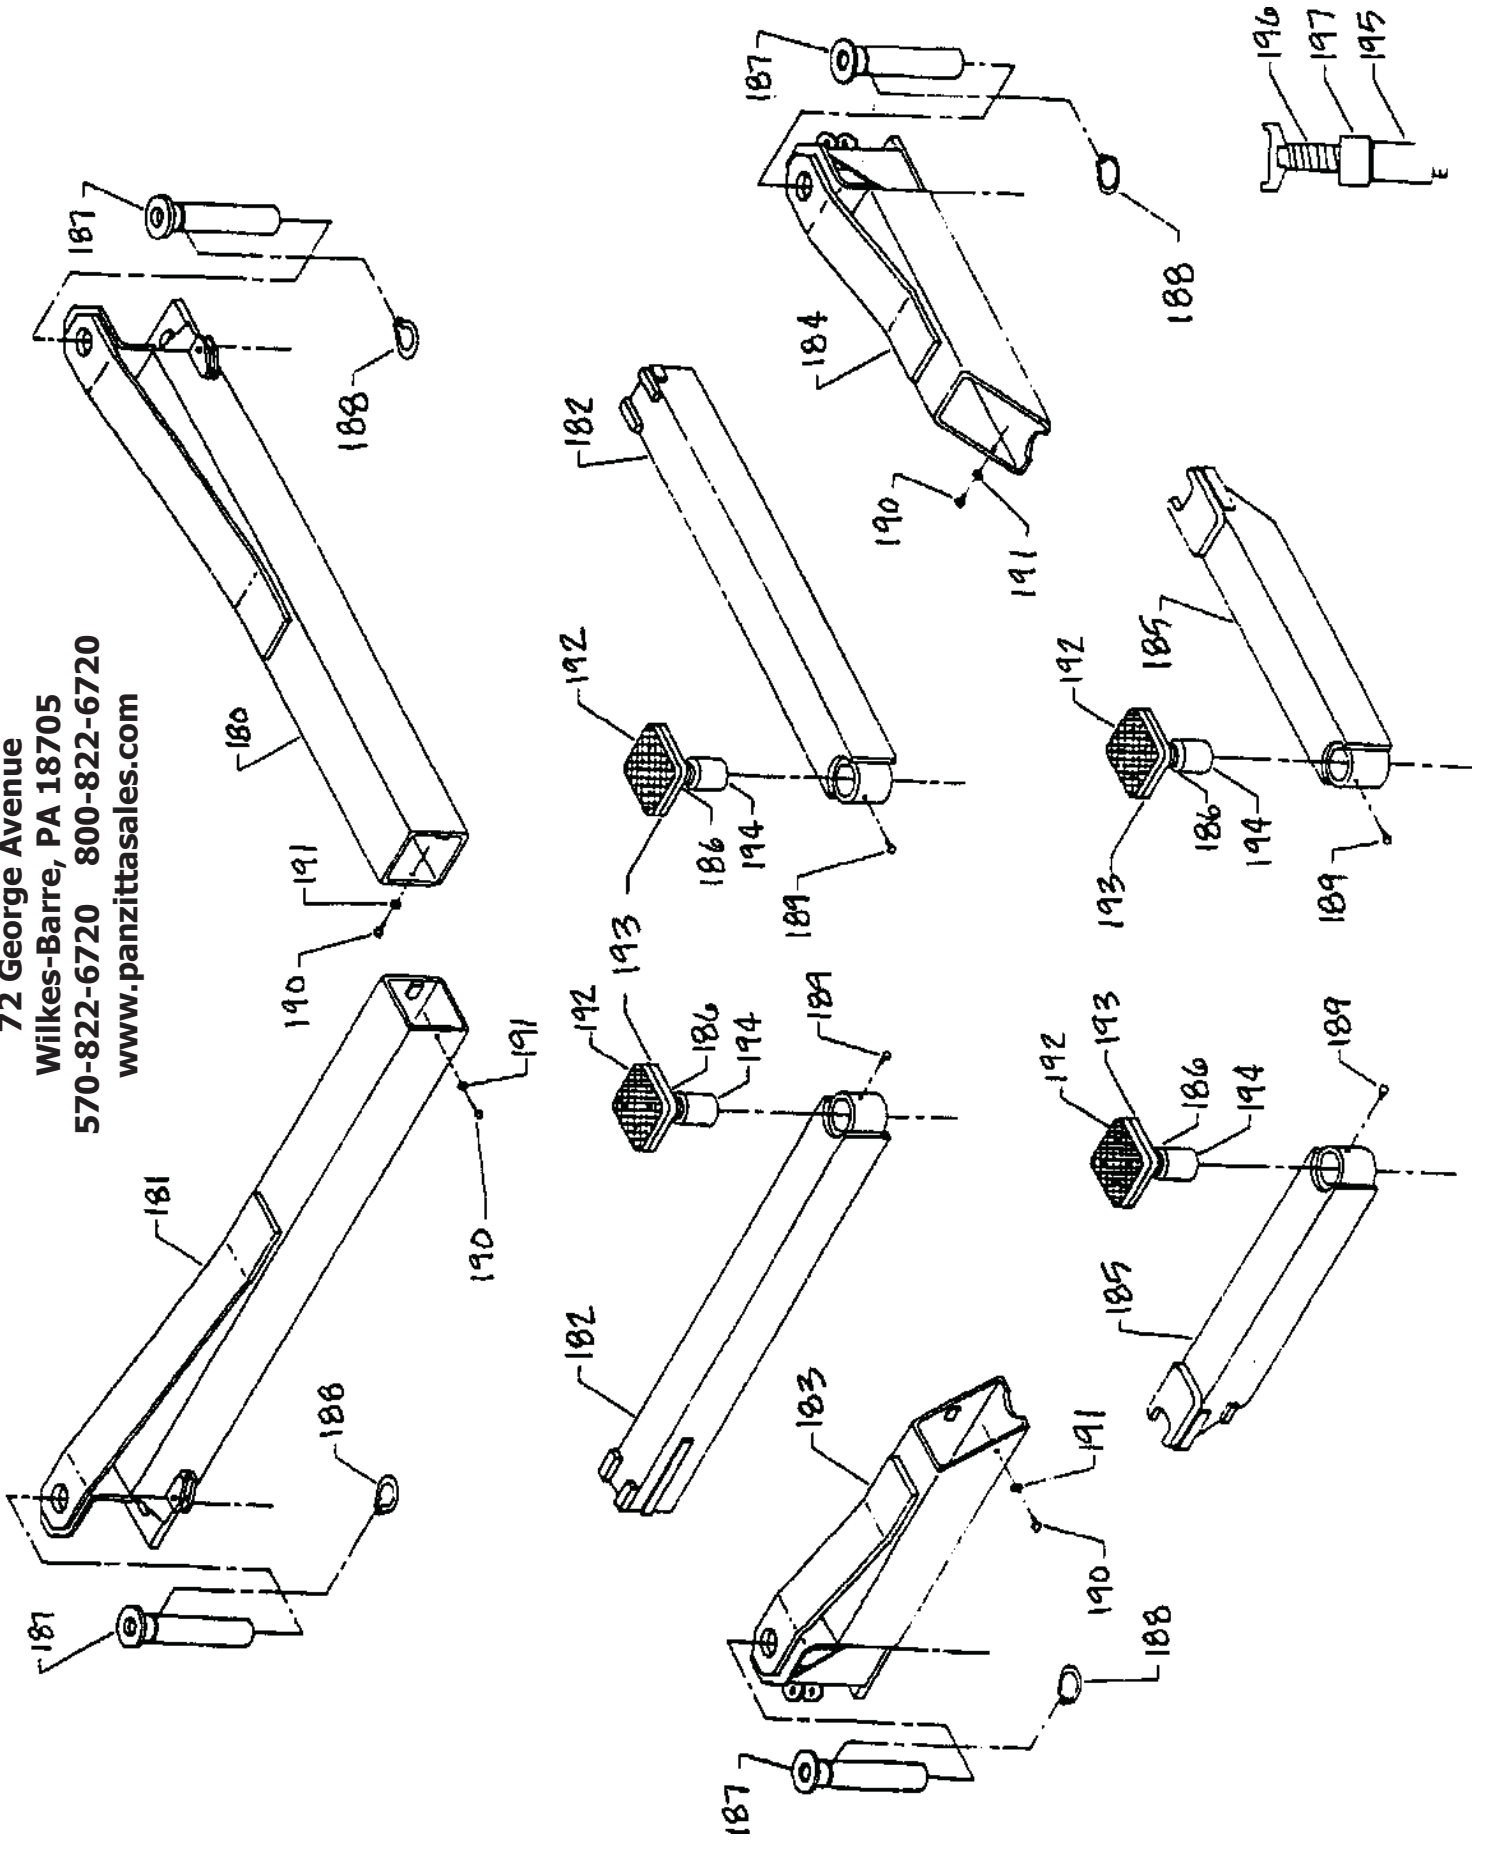

PANZITTA SALES & SERVICE
72 George Avenue
Wilkes-Barre, PA 18705
570-822-6720 800-822-6720
www.panzittasales.com

PANZITTA SALES & SERVICE
72 George Avenue
Wilkes-Barre, PA 18705
570-822-6720 800-822-6720
www.panzittasales.com

PARTS BREAKDOWN

NO.	PART NO.	DESCRIPTION	GPOA -7 QTY	GPOA -7L QTY	GPOA -7H QTY
200	300958	Hyd. Line-O.H. Beam	1	1	1
201	300959	Hyd. Line-Pump to Hyd. Cyl.	1	1	2
202	300960-7	Hyd. Line-Pump to O. H. Beam			1
203	300961-1	Hyd. Line-Hyd. Cyl. to O.H. Beam	1		
204	300957	Hyd. Line-Pump	1	1	1
205	300974	Elbow-Union	2	2	2
206	300965	Union Tee	1	1	1
207	300390	Elbow	2	2	2
208	500389	Nipple-Pipe	2	2	2
209	300624	Elbow	1	1	1
210	300960-1	Hyd. Line-Pump to O.H. Beam	1		
211	300960-3	Hyd. Line-Pump to O.H. Beam		1	
212	300960-5	Hyd. Line-Pump to O.H. Beam			1
213	300961-3	Hyd. Line-Hyd. Cyl. to O.H. Beam		1	
214	300968	Union			1
215	301166	Pipe Adapter	2	2	2