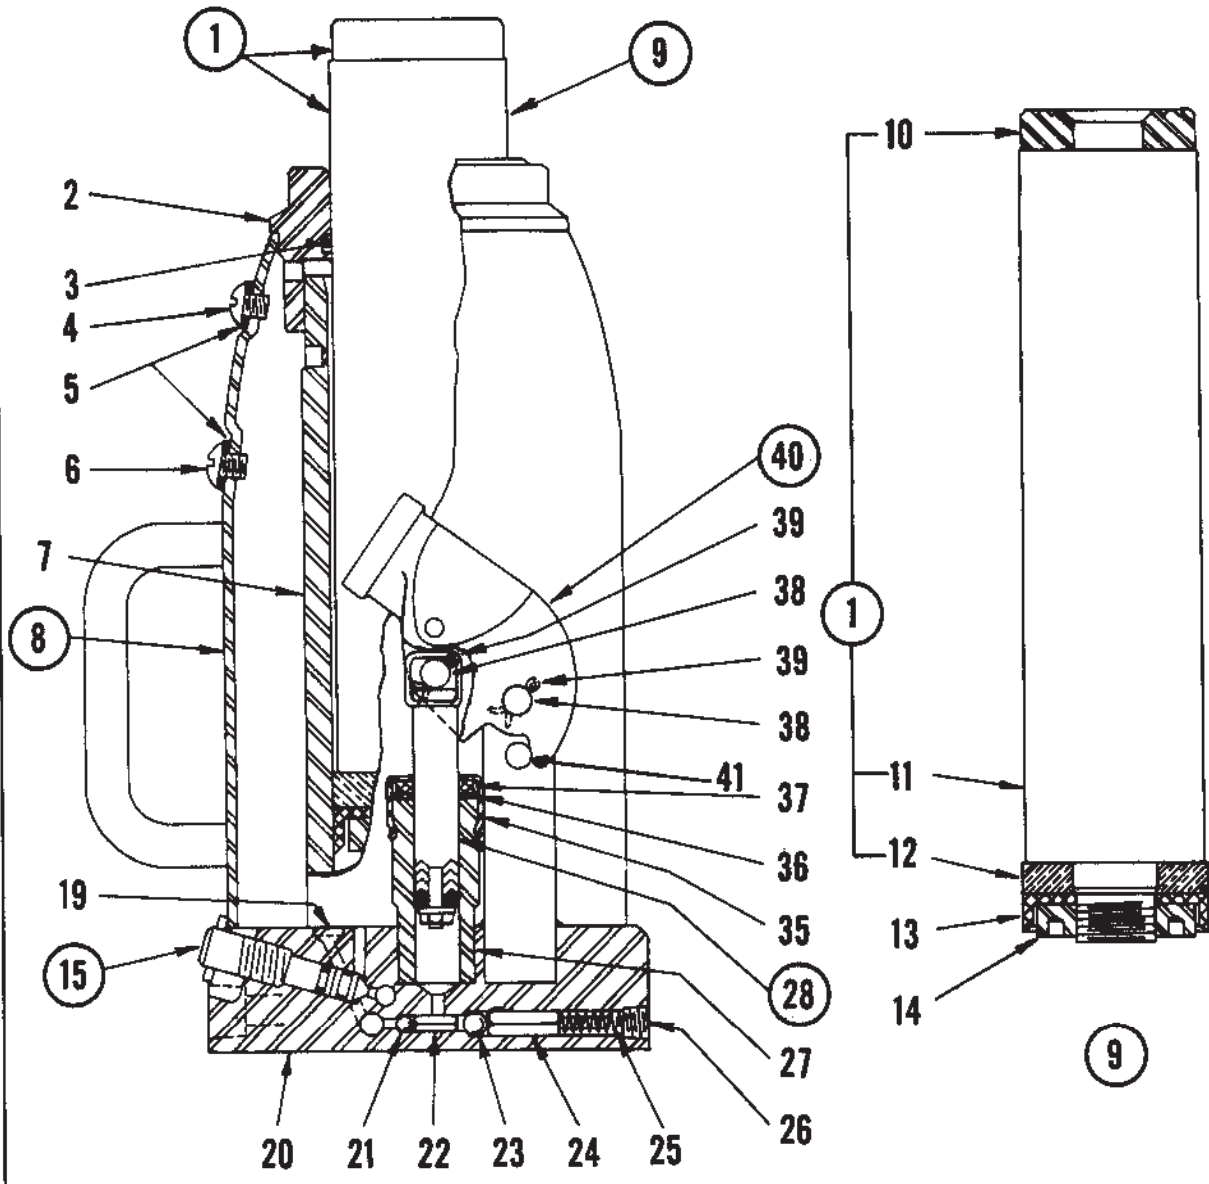

PANZITTA SALES & SERVICE
 72 George Avenue
 Wilkes-Barre, PA 18705
 570-822-6720 800-822-6720
 www.panzittasales.com

Order by Part Number NOT by Code Number

PARTS FOR 953-P JACK

**J-953
SERIES "P"**

Code No.	No. Req.	Part No.	Description	Code No.	No. Req.	Part No.	Description
1	1	214992	Ram, Cap & Heel Plate Assy.	22	1	WH9981	Spacer - Suction Pump
2	1	220887	Tank Nut	23	1	203201	Ball - 5/16 Steel Discharge
3	1	213298	"O" Ring - Ram Gland	24	1	213728	Spacer - Discharge
4	1	212562	Screw - Air Vent	25	1	WH10141	Spring - Discharge
5	2	200003	Gasket - Filler & Air Vent Screw	26	2	210311	Plug - 1/8 Pipe
6	1	212540	Screw - Filler	27	1	224811	Cylinder - Pump
7	1	224170	Cylinder - Ram	28	1	224820	Pump Assembly
8	1	210651	Oil Tank & Handle Assembly	29	1	209910	Link - Retriever, Pump
9	1	219686	Complete Ram Assembly	30	1	224810	Pump Piston
10	1	210632	Ram Cap	31	3	201826	Packing - Leather, Vee, Pump
11	1	214981	Ram	32	1	WH9611	Rubber Washer - Pump Spreader
12	1	WH4461	Brass Heel Plate	33	1	204235	Washer - Pump, Vee Packing
13	1	214904	Ram Cup leather	34	1	212170	Nut - Hex, Pump, Vee Packing
14	1	WH4441	Nut - Ram Cup	35	1	WH9931	Cap - Hex, Pump Cylinder
15	1	213568	Rel. Stem, Cross Pin & "O" Ring Assembly	36	1	204402	Washer - Steel, Pump Gland
16	1	212549	Rel. Stem, & Cross Pin Assy.	37	1	WH9801	Washer - Felt Pump
17	1	214555	"O" Ring - Release	38	2	214599	Pin - Pump
18	1	212227	Release Valve	39	2	204426	Cotters - Pump Pins
19	1	222533	Screen	40	1	222878	Handle Socket & Cross Pin Assembly
20	1	224813	Base & Support Post Assembly	41	1	213257	Pin - Stop
21	1	203198	Ball - 7/32 Steel Suction	*	1	220834	Leadball - Suction Line