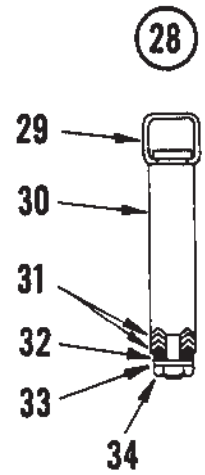

PANZITTA SALES & SERVICE
 72 George Avenue
 Wilkes-Barre, PA 18705
 570-822-6720 800-822-6720
 www.panzittasales.com

Order by Part Number NOT by Code Number

PARTS FOR 953-P JACK

**J-953
SERIES "P"**

Code No.	No. Req.	Part No.	Description	Code No.	No. Req.	Part No.	Description
1	1	214992	Ram, Cap & Heel Plate Assy.	22	1	WH9981	Spacer - Suction Pump
2	1	220887	Tank Nut	23	1	203201	Ball - 5/16 Steel Discharge
3	1	213298	"O" Ring - Ram Gland	24	1	213728	Spacer - Discharge
4	1	212562	Screw - Air Vent	25	1	WH10141	Spring - Discharge
5	2	200003	Gasket - Filler & Air Vent Screw	26	2	210311	Plug - 1/8 Pipe
6	1	212540	Screw - Filler	27	1	224811	Cylinder - Pump
7	1	224170	Cylinder - Ram	28	1	224820	Pump Assembly
8	1	210651	Oil Tank & Handle Assembly	29	1	209910	Link - Retriever, Pump
9	1	219686	Complete Ram Assembly	30	1	224810	Pump Piston
10	1	210632	Ram Cap	31	3	201826	Packing - Leather, Vee, Pump
11	1	214981	Ram	32	1	WH9611	Rubber Washer - Pump Spreader
12	1	WH4461	Brass Heel Plate	33	1	204235	Washer - Pump, Vee Packing
13	1	214904	Ram Cup leather	34	1	212170	Nut - Hex, Pump, Vee Packing
14	1	WH4441	Nut - Ram Cup	35	1	WH9931	Cap - Hex, Pump Cylinder
15	1	213568	Rel. Stem, Cross Pin & "O" Ring Assembly	36	1	204402	Washer - Steel, Pump Gland
16	1	212549	Rel. Stem, & Cross Pin Assy.	37	1	WH9801	Washer - Felt Pump
17	1	214555	"O" Ring - Release	38	2	214599	Pin - Pump
18	1	212227	Release Valve	39	2	204426	Cotters - Pump Pins
19	1	222533	Screen	40	1	222878	Handle Socket & Cross Pin Assembly
20	1	224813	Base & Support Post Assembly	41	1	213257	Pin - Stop
21	1	203198	Ball - 7/32 Steel Suction	*	1	220834	Leadball - Suction Line