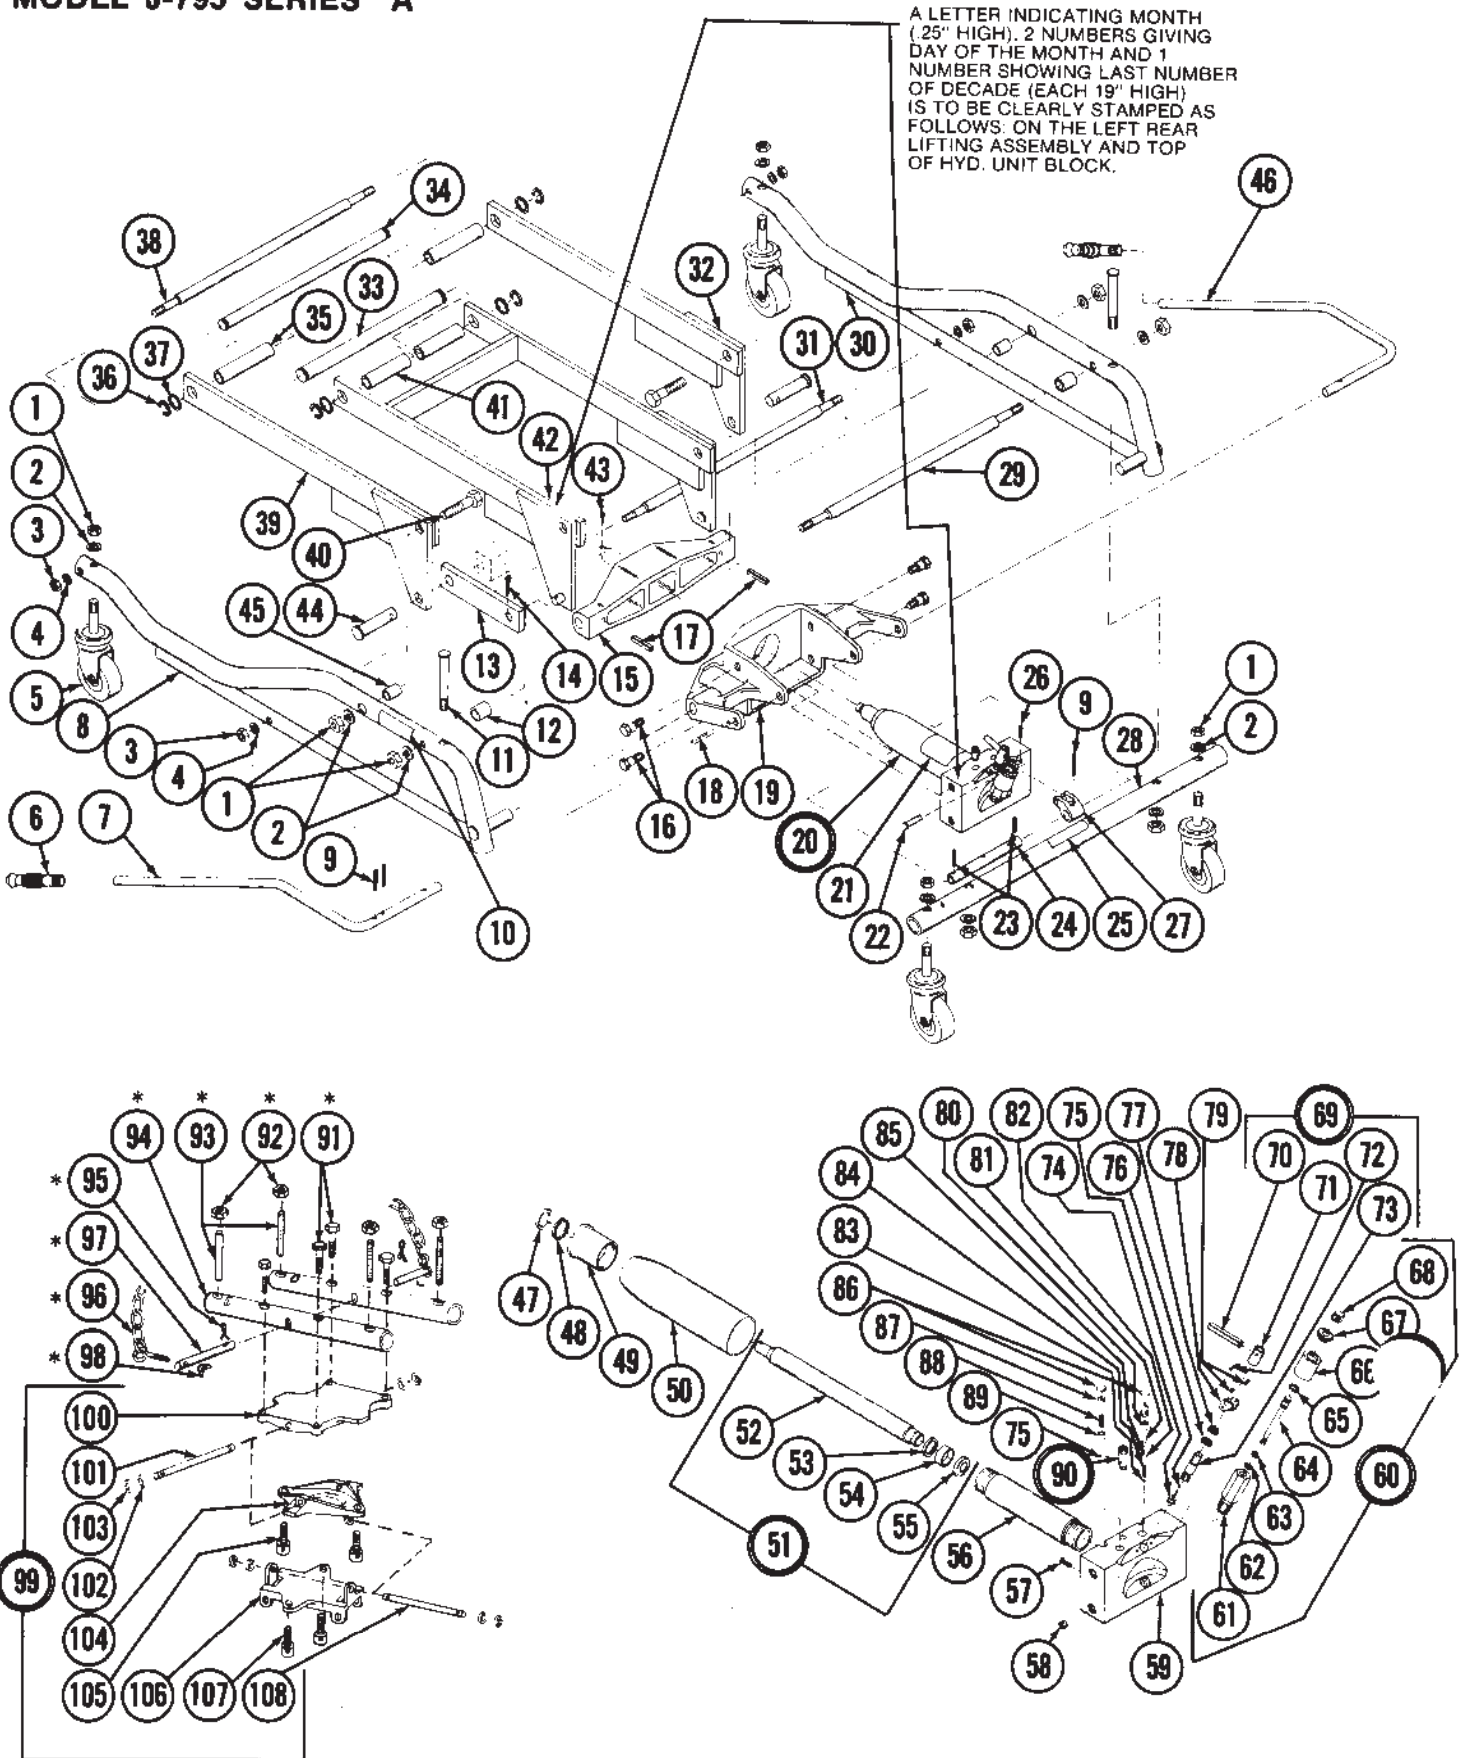

MODEL J-795 SERIES "A"

*HEAD ASSY. ONLY —
ORDER PART NUMBER 227428.

PANZITTA SALES & SERVICE
72 George Avenue
Wilkes-Barre, PA 18705
570-822-6720 800-822-6720
www.panzittasales.com

ORDER BY PART NUMBER, **NOT** BY CODE NUMBER
SEE BACK PAGE FOR COMPLETE NUMERICAL LISTING

Code No.	Part No.	Part Name	No. Req.	Code No.	Part No.	Part Name	No. Req.
1	203301	Nut	10	55	227919	'U' Cup	1
2	201779	Washer	10	56	227561	Cylinder	1
3	203295	Nut	4	57	221318	Screen	1
4	201777	Washer	4	58	210311	Pipe Plug	1
5	225592	Caster	4	59	225515	Hyd. Unit Block	1
6	221365	Hand Grip	2	60	227567	Pump Ass'y	1
7	227580	Handle - Pump: L.H.	1	61	227569	Cylinder Pump	1
8	225541	Side Frame - L.H.	1	62	210102	'O' Ring	1
9	228227	Groove Pin	3	63	227568	Back-Up Washer	1
10	224904	Logo Label	1	64	227570	Pump Piston	1
11	225583	Pin	2	65	201801	Retaining Ring	1
12	225556	Sleeve	2	66	226357	Sleeve	1
13	225546	Pull Link	2	67	227571	Grommet	1
14	204465	Cotter Pin	2	68	209910	Pump Clip	1
15	227572	Yoke	1	69	227563	Release Stem Ass'y	1
16	227956	Bolt	4	70	227566	Roll Pin	1
17	219531	Roll Pin	2	71	227565	Coupling	1
18	226603	Roll Pin	1	72	218989	Roll Pin	1
19	227574	Cross Head	1	73	227564	Release Stem	1
20	See Note	Hydraulic Unit Ass'y	1	74	224061	Release Valve	1
21	227728	Instruction Plate	1	75	203196	Ball (5/32 Dia.)	2
22	214599	Pin - Fulcrum	1	76	212375	'O' Ring	1
23	220971	Groove Pin	2	77	212374	Back-Up Washer	1
24	227579	Tube - Handle Socket	1	78	218414	Retainer Plate	1
25		Name Plate	1	79	222940	Screw	2
26	204426	Cotter Pin	1	80	211013	Pressure Plug	1
27	227576	Handle Socket	1	81	204842	Gasket	1
28	225567	Crossmember - Caster	1	82	211014	Discharge Spacer	1
29	225569	Spacer - Shaft	1	83	203198	Ball (7/32 Dia.)	1
30	225542	Side Frame - R.H.	1	84	226330	Spacer	1
31	225582	Rod - Down Stop	1	85	203201	Ball (5/16 Dia.)	1
32	227949	Front Lifting Beam - R.H.	1	86	201733	Expansion Plug	2
33	225559	Shaft - Short	1	87	226373	Adj. Nut	1
34	225560	Shaft - Long	1	88	226375	Spring	1
35	225575	Sleeve - Shaft, Long	2	89	226376	Adapter	1
36	224414	Retaining Ring	4	90	227095	Filler Plug	1
37	204354	Washer	4	91	225593	Bolt	4
38	225581	Spacer - Front	1	92	219451	Nut	4
39	227948	Front Lifting Beam - L.H.	1	93	219524	Guide - Stud	4
40	225568	Bolt	2	94	225598	Tube - Adapter	2
41	225561	Sleeve - Shaft, Short	2	95	204465	Cotter Pin	2
42	227953	Rear Lifting Beam	1	96	225874	Chain & Hook Ass'y	1
43	204511	Cotter Pin	1	97	225586	Pin - Tube	2
44	225555	Pin - Yoke	2	98	225875	Wing Nut	1
45	225576	Sleeve - Lifting Beam	2	99	226207	Carrier & Cap Ass'y	1
46	227581	Handle - Pump, R.H.	1	100	225550	Cap - Adapter	1
47	221747	Back-Up Washer	1	101	225563	Shaft - Tilt, Long	1
48	221748	Quad Ring	1	102	204301	Washer	4
49	225516	Tank Nut	1	103	226490	Retaining Ring	4
50	227562	Oil Tank	1	104	225548	Carrier	1
51	227559	Ram Ass'y	1	105	225584	Pitch Screw	2
52	227560	Ram	1	106	225552	Base - Carrier	1
53	224867	Back-Up Washer	1	107	225590	Tilt Screw	2
54	224760	Heel Plate	1	108	225562	Shaft - Tilt	1

ORDER BY PART NUMBER, **NOT** BY CODE NUMBER
SEE BACK PAGE FOR COMPLETE NUMERICAL LISTING

NOTE
WHEN COMPLETE HYDRAULIC
UNIT IS REQUIRED, CONTACT
NEAREST SERVICE DEPOT OR
FACTORY BRANCH FOR
INFORMATION.