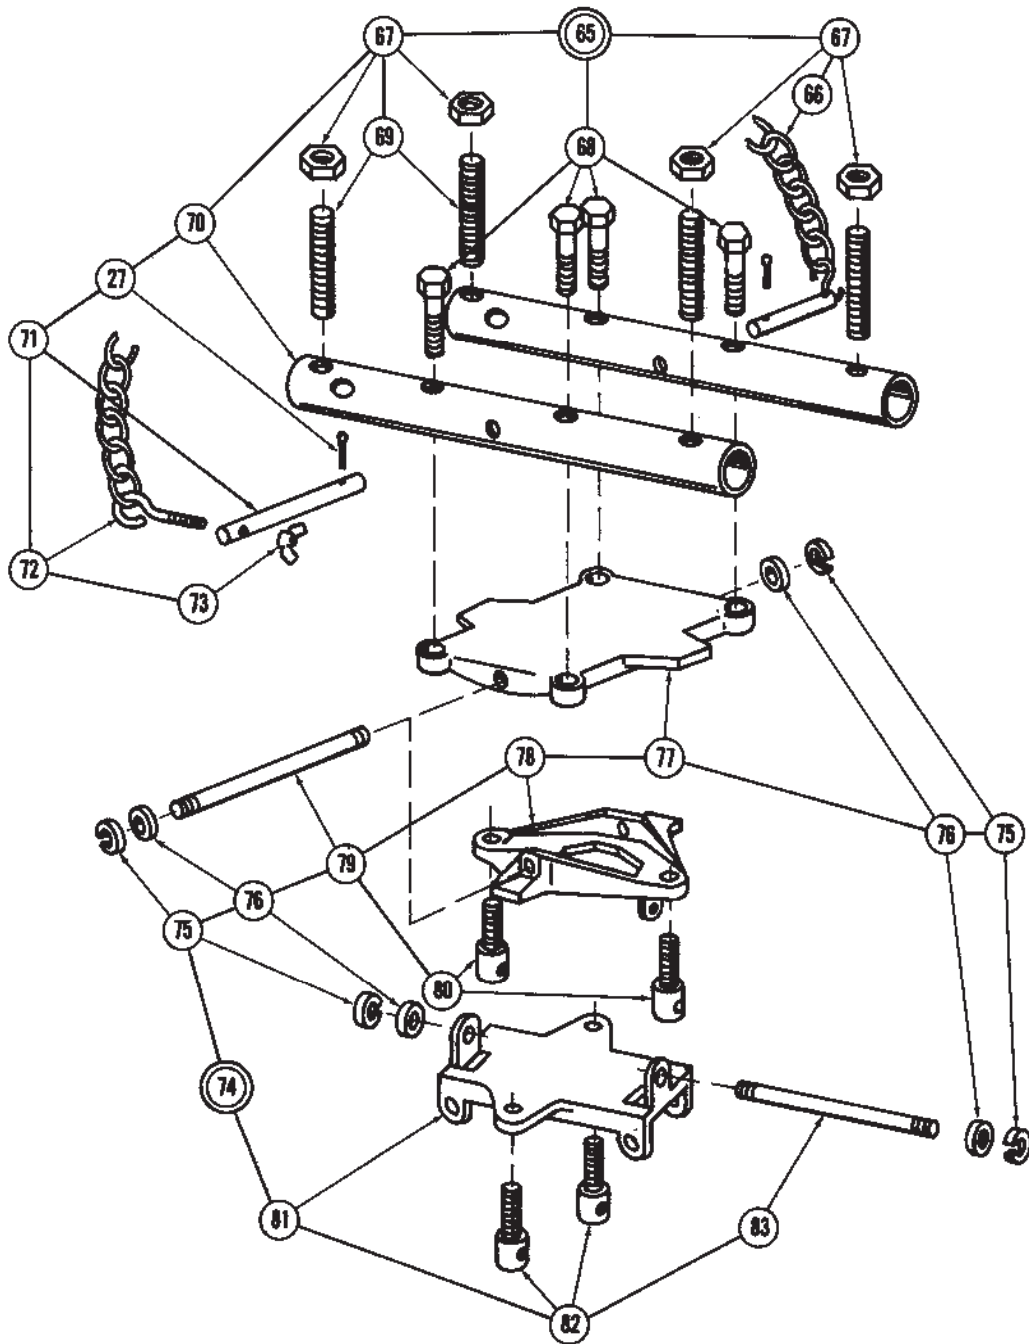

PANZITTA SALES & SERVICE
72 George Avenue
Wilkes-Barre, PA 18705
570-822-6720 800-822-6720
www.panzittasales.com

ORDER BY PART NUMBER, NOT BY CODE NUMBER
SEE BACK PAGE FOR COMPLETE NUMERICAL LISTING

MODEL J-794 SERIES "A"

NUMERICAL LISTING OF PARTS

Part No.	Code No.	Part No.	Code No.	Part No.	Code No.	Part No.	Code No.
201777	4	225540	36	225581	23	226282	63
201779	2	225541	6A	225582	13	226283	62
203295	3	225542	6B	225583	9	226490	75
203301	1	225546	26	225584	80	227428	65
203311	35	225548	78	225586	71	227948	24
204301	76	225550	77	225588	40	227949	15
204324	50	225552	81	225589	39	227953	25
204354	18	225554	28	225590	82		
204465	27	225555	14	225592	5		
214559	31	225556	8	225593	68		
217649	52	225558	46	225597	57		
217873	47	225559	20	225598	70		
218966	37	225560	22	225873	72		
218991	34	225561	19	225874	66		
218992	41	225562	83	225875	73		
219451	67	225563	79	225888	42		
219524	69	225564	38	225889	44		
219531	29	225565	51	225890	43		
221367	45	225567	11	226138	48		
221937	55	225568	16	226152	60		
221938	54	225569	12	226205	56		
223402	32	225575	21	226207	74		
224052	49	225576	7	226278	58		
224414	17	225579	53	226280	59		
225533	33	225580	30	226281	61		

ORDER BY PART NUMBER, NOT BY CODE NUMBER

PANZITTA SALES & SERVICE
72 George Avenue
Wilkes-Barre, PA 18705
570-822-6720 800-822-6720
www.panzittasales.com