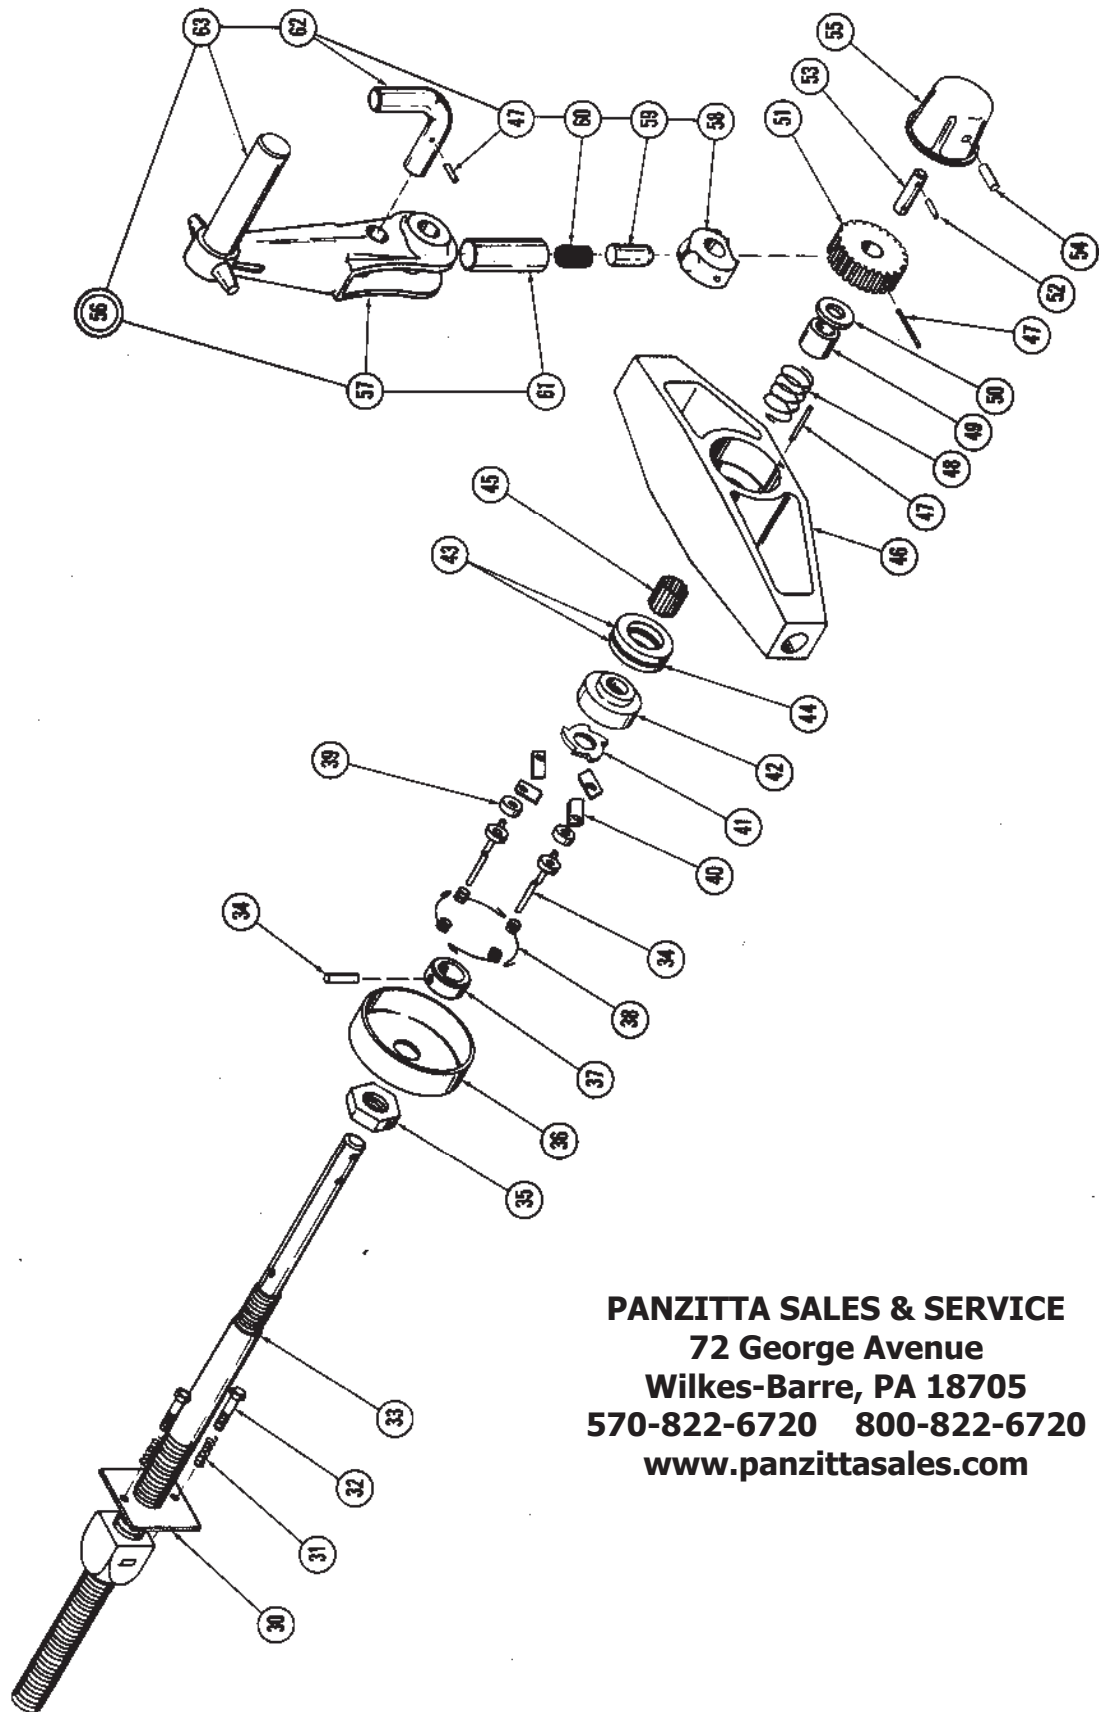

PANZITTA SALES & SERVICE
72 George Avenue
Wilkes-Barre, PA 18705
570-822-6720 800-822-6720
www.panzittasales.com

Code No.	Part No.	Description	No. Req'd	Code No.	Part No.	Description	No. Req'd
1	203301	Nut	10	40	225588	Holding Pawl	4
2	201779	Lockwasher	10	41	218992	Brake - Ratchet	1
3	203295	Nut	4	42	225888	Bushing	1
4	201777	Lockwasher	4	43	225890	Bearing Race	2
5	225592	Caster	4	44	225889	Thrust Bearing	1
6A	225541	Side Frame Ass'y - L.H.	1	45	221367	Needle Bearing	1
6B	225542	Side Frame Ass'y - R.H.	1	46	225558	Crosshead	1
7	225576	Sleeve - Lifting Beam	2	47	217873	Roll Pin	2
8	225556	Sleeve	2	48	226138	Spring - Brake	2
9	225583	Pin - Cross Member	2	49	224052	Spacer - Brake Spring	1
10A		Logo Label	1	50	204324	Washer	1
10B		Name Plate	1	51	225565	Ratchet Wheel	1
11	225567	Cross Member - Caster	1	52	217649	Roll Pin	1
12	225569	Spacer - Shaft	1	53	225579	Pin - Turning Knob	1
13	225582	Spacer	1	54	221938	Roll Pin - Turning Knob	1
14	225555	Pin - Yoke	2	55	221937	Turning Knob	1
15	227949	Front Lifting Beam		56	226205	Ratchet Lever Ass'y	1
		Ass'y - R.H.	1	57	225597	Ratchet Lever	1
16	225568	Bolt	2	58	226278	Dog - Ratchet	1
17	224414	Retaining Ring	4	59	226280	Plunger - Ratchet	1
18	204354	Washer	4	60	226152	Spring - Ratchet	1
19	225561	Sleeve - Shaft	2	61	226281	Holder - Plunger	1
20	225559	Shaft - Head (Short)	1	62	226283	Lever - Ratchet cont'l	1
21	225575	Sleeve - Shaft	2	63	226282	Hand Grip	1
22	225560	Shaft - Head (Long)	1	65	227428	Head Ass'y	1
23	225581	Spacer - Front	1	66	225874	Chain & Hook Ass'y	1
24	227948	Front Lifting Beam		67	219451	Nut	4
		Ass'y - L.H.	1	68	225593	Bolt	4
25	227953	Rear Lifting Beam Ass'y	1	69	219524	Guide - Stud	4
26	225546	Pull Link	2	70	225598	Adapter Tube (Yellow)	2
27	204465	Cotter Pin	4	71	225586	Pin - Tube	2
28	225554	Lifting Yoke	1	72	225873	Eye Bolt	1
29	219531	Roll Pin	2	73	225875	Wing Nut	1
30	225580	Retainer - Ball Nut	1	74	226207	Carrier & Cap Ass'y	1
31	214559	Spring	2	75	226490	Retaining Ring	4
32	223402	Screw	2	76	204301	Washer	4
33	225533	Ball Bearing Screw Ass'y	1	77	225550	Cap Adapter	1
34	218991	Roll Pin	5	78	225548	Carrier	1
35	203311	Nut - Ball Screw	1	79	225563	Shaft - Tilt (Long)	1
36	225540	Cover - Ratchet	1	80	225584	Pitch Screw	2
37	218966	Friction Collar	1	81	225552	Carrier Base	1
38	225564	Spring - Holding Pawl	4	82	225590	Tilt Screw Ass'y	2
39	225589	Bushing	4	83	225562	Shaft - Tilt	1

NOTE: NEW LOGO LABEL and NAME PLATE must be replaced on every repair.
(See Code Numbers 10A and 10B)

PANZITTA SALES & SERVICE
72 George Avenue
Wilkes-Barre, PA 18705
570-822-6720 800-822-6720
www.panzittasales.com