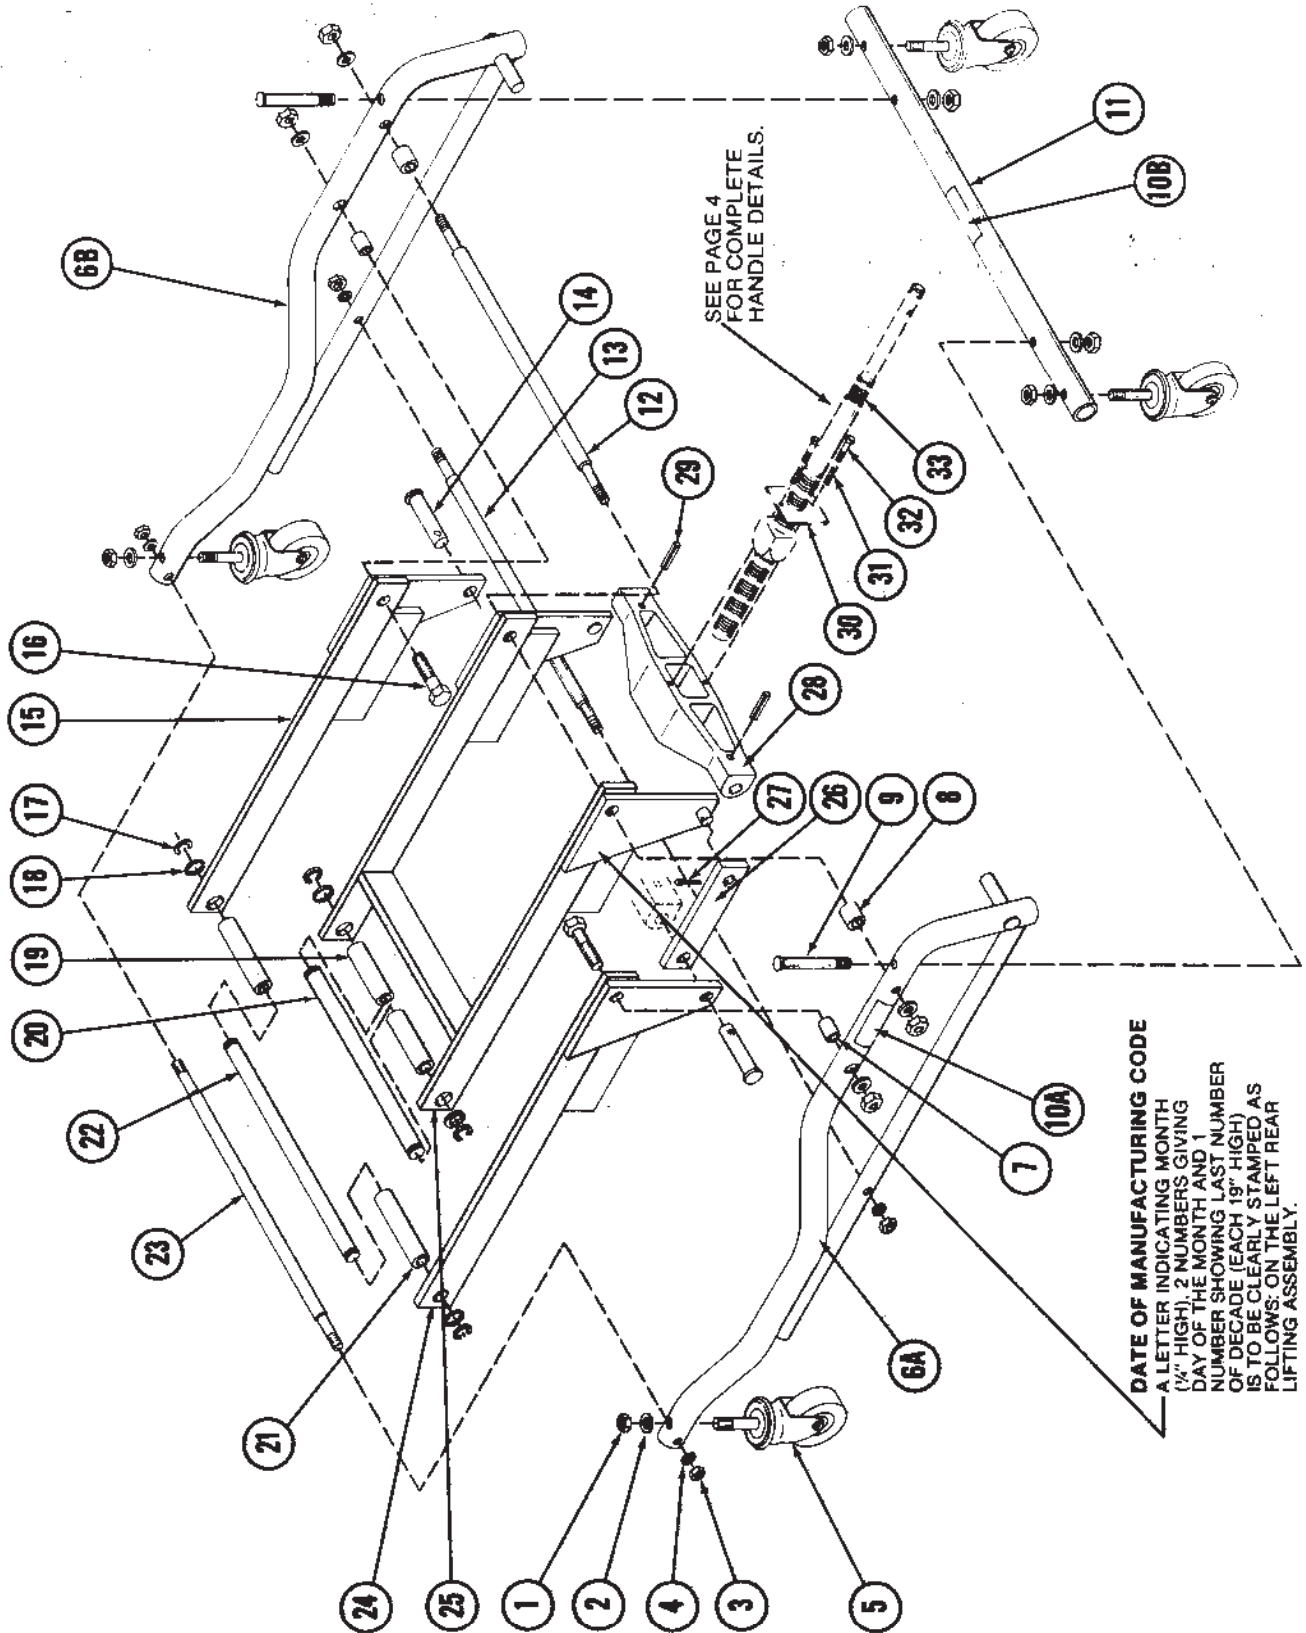

ORDER BY PART NUMBER, NOT BY CODE NUMBER
SEE BACK PAGE FOR COMPLETE NUMERICAL LISTING

PANZITTA SALES & SERVICE
72 George Avenue
Wilkes-Barre, PA 18705
570-822-6720 800-822-6720
www.panzittasales.com

Code No.	Part No.	Description	No. Req'd	Code No.	Part No.	Description	No. Req'd
1	203301	Nut	10	40	225588	Holding Pawl	4
2	201779	Lockwasher	10	41	218992	Brake - Ratchet	1
3	203295	Nut	4	42	225888	Bushing	1
4	201777	Lockwasher	4	43	225890	Bearing Race	2
5	225592	Caster	4	44	225889	Thrust Bearing	1
6A	225541	Side Frame Ass'y - L.H.	1	45	221367	Needle Bearing	1
6B	225542	Side Frame Ass'y - R.H.	1	46	225558	Crosshead	1
7	225576	Sleeve - Lifting Beam	2	47	217873	Roll Pin	2
8	225556	Sleeve	2	48	226138	Spring - Brake	2
9	225583	Pin - Cross Member	2	49	224052	Spacer - Brake Spring	1
10A		Logo Label	1	50	204324	Washer	1
10B		Name Plate	1	51	225565	Ratchet Wheel	1
11	225567	Cross Member - Caster	1	52	217649	Roll Pin	1
12	225569	Spacer - Shaft	1	53	225579	Pin - Turning Knob	1
13	225582	Spacer	1	54	221938	Roll Pin - Turning Knob	1
14	225555	Pin - Yoke	2	55	221937	Turning Knob	1
15	227949	Front Lifting Beam		56	226205	Ratchet Lever Ass'y	1
		Ass'y - R.H.	1	57	225597	Ratchet Lever	1
16	225568	Bolt	2	58	226278	Dog - Ratchet	1
17	224414	Retaining Ring	4	59	226280	Plunger - Ratchet	1
18	204354	Washer	4	60	226152	Spring - Ratchet	1
19	225561	Sleeve - Shaft	2	61	226281	Holder - Plunger	1
20	225559	Shaft - Head (Short)	1	62	226283	Lever - Ratchet cont'l	1
21	225575	Sleeve - Shaft	2	63	226282	Hand Grip	1
22	225560	Shaft - Head (Long)	1	65	227428	Head Ass'y	1
23	225581	Spacer - Front	1	66	225874	Chain & Hook Ass'y	1
24	227948	Front Lifting Beam		67	219451	Nut	4
		Ass'y - L.H.	1	68	225593	Bolt	4
25	227953	Rear Lifting Beam Ass'y	1	69	219524	Guide - Stud	4
26	225546	Pull Link	2	70	225598	Adapter Tube (Yellow)	2
27	204465	Cotter Pin	4	71	225586	Pin - Tube	2
28	225554	Lifting Yoke	1	72	225873	Eye Bolt	1
29	219531	Roll Pin	2	73	225875	Wing Nut	1
30	225580	Retainer - Ball Nut	1	74	226207	Carrier & Cap Ass'y	1
31	214559	Spring	2	75	226490	Retaining Ring	4
32	223402	Screw	2	76	204301	Washer	4
33	225533	Ball Bearing Screw Ass'y	1	77	225550	Cap Adapter	1
34	218991	Roll Pin	5	78	225548	Carrier	1
35	203311	Nut - Ball Screw	1	79	225563	Shaft - Tilt (Long)	1
36	225540	Cover - Ratchet	1	80	225584	Pitch Screw	2
37	218966	Friction Collar	1	81	225552	Carrier Base	1
38	225564	Spring - Holding Pawl	4	82	225590	Tilt Screw Ass'y	2
39	225589	Bushing	4	83	225562	Shaft - Tilt	1

NOTE: NEW LOGO LABEL and NAME PLATE must be replaced on every repair.
(See Code Numbers 10A and 10B)