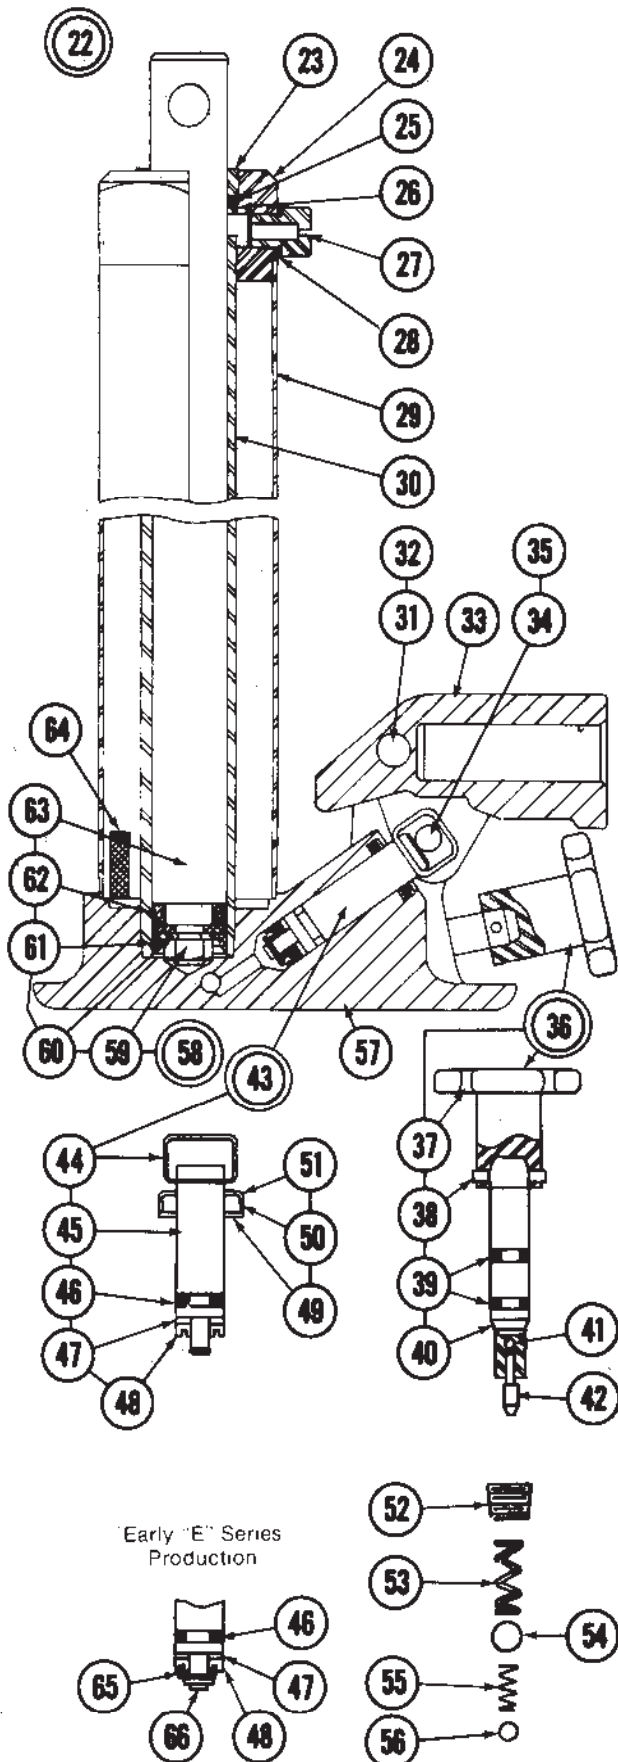

Code No.	Part No.	Description	Quantity
22		Hydraulic Unit Assembly	1
23	223248	Ram Gland Nut	1
24	223055	Tank Nut	1
25	223246	Ram Packing	1
26	223247	Ram Gland Washer	1
27	224352	Filler Plug Assembly	1
28	204842	Gasket	1
29	223054	Oil Tank	1
30	223053	Cylinder ("E" series only)	1
	228955	Cylinder ("H" series only)	1
	230197	Cylinder ("J" series only)	1
31	220019	Pin - Handle Socket	1
32	220018	Retainer Ring	1
33	224237	Handle Socket	1
34	220021	Pin - Pump	1
35	220018	Retainer Ring	1
36	224240	Release Assembly	1
37	224058	Hand Knob	1
38	201138	Pin	1
39	218776	"O" Ring	2
40	224241	Stem	1
41	203196	Ball - Release	1
42	224239	Release Valve	1
43	226180	Pump Assembly	1
44	209910	Clip	1
45	226179	Piston	1
46	214153	Seal Ring	1
47	214161	Leather Washer	1
48	214154	"U" Cup	1
49	204281	Gland Washer	1
50	213149	Packing	1
51	216258	Cover	1
52	210311	Pipe Plug	1
53	218117	Spring - Discharge	1
54	203201	Ball - Discharge	1
55	217909	Spring - Suction	1
56	203197	Ball - Suction	1
57	223051	Base ("E" series only)	1
	228954	Base ("H & J" series)	1
58	230413	Ram Assembly ("E & H" series)	1
	230534	Ram Assembly ("J" series only)	1
•59	203265	Nut-Ram Cup ("E & H" series)	1
•60	204218	Washer-Ram Cup ("E & H" series)	1
61	218767	Ram Cup ("E & H" series)	1
	228255	U-Cup ("J" series only)	1
62	224758	Heel Plate	1
63	223052	Ram ("E & H" series)	1
	230198	Ram ("J" series only)	1
64	222088	Screen	1
65	217408	Retainer	1
66	*217409	Hair Pin Cotter	1