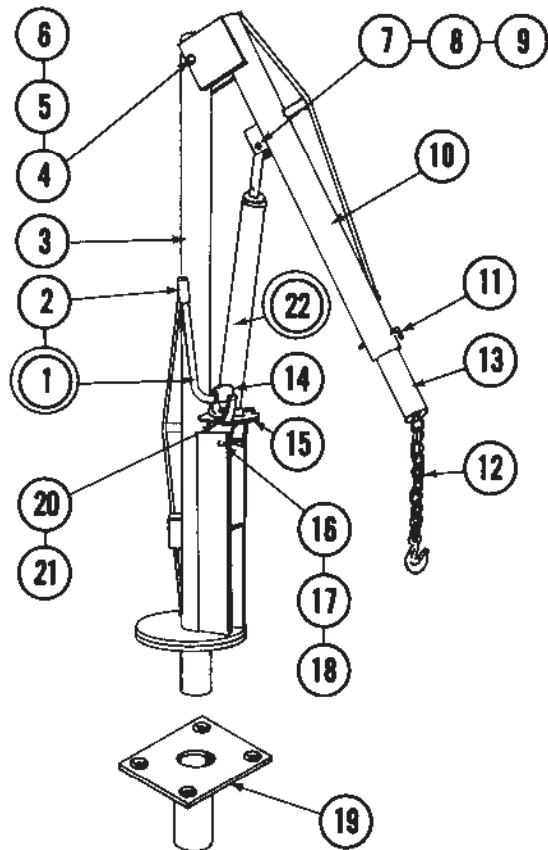

TRUCK MOUNTED CRANE

Code No.	Part No.	Description	Quantity
1	224470	Handle and Grip Assembly	1
2	223164	Grip	1
3	224296	Frame Assembly	1
4	223075	Bolt	1
5	209970	Lockwasher	1
6	203349	Nut	1
7	223076	Bolt	1
8	209970	Lockwasher	1
9	203349	Nut	1
10	225881	Main Boom Assembly	1
11	223043	Position Pin	1
12	223048	Chain and Hook Assembly	1
13	223145	Inner Boom Assembly	1
14	217920	Rollpin - Handle	1
15	223157	Pivot Assembly	1
16	223803	Bolt	1
17	209967	Lockwasher	1
18	203346	Nut	1
19	228113	Mounting well	1
20	213639	Screws	4
21	201081	Lockwasher	4
22	*	Hydraulic Unit	1