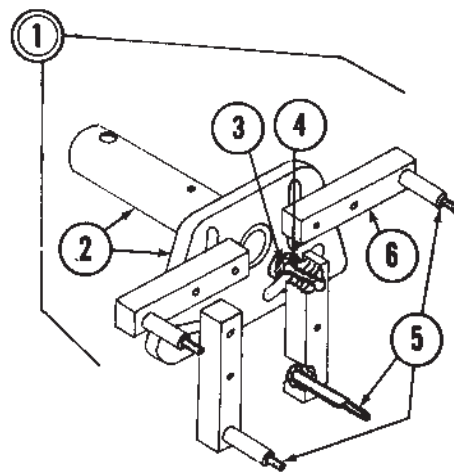

SERVICE DIVISION

Jack Parts Sheet MODEL 93774 SERIES "A"

1250 LB. CAPACITY
ENGINE STAND

COMPLETE HEAD ASSY.

PANZITTA SALES & SERVICE
72 George Avenue
Wilkes-Barre, PA 18705
570-822-6720 800-822-6720
www.panzittasales.com

Code No.	Part No.	Description	No. Req'd.	Code No.	Part No.	Description	No. Req'd.
1	229162	Head Assy. - Complete	1	10	229155	Caster	4
2	229163	Head	1	11	229151	Center Arm (Painted)	2
3	229147	Bolt - Arm to Head	4	12	219451	Nut - Caster	4
4	229146	Washer - Arm to Head	4	13	201779	Lock Washer - Caster	4
5	229148	Bolt-Eng. Mount 7/16-14 x 4"	4	14	212633	Bolt - Cross Arm	4
5	230252	Bolt-Eng. Mount 3/8-16 x 4"	4	15	223164	Grip - Handle	2
6	229138	Mounting Arm Assy.	4	16	229154	Handle	1
7	229157	Post Assy. (Painted)	1	17	220812	Roll Pin - Handle	1
8	225875	Wing Nut - Arm	4	18	230041	Handle Assy.	1
9	209964	Lock Washer - Arm	4	19	225385	Pin & Chain Assy.	1

93283 OUTBOARD MOTOR HEAD

93284 VOLKSWAGEN ENGINE STAND ADAPTER

Code No.	Part No.	Description	No. Req'd.
1	229867	Adapter-Block	1
2	229869	Bolt (2-3/4")	1
3	201086	Lockwasher	1
4	229868	Bolt (4-1/2")	3
5	229870	Washer	6
6	207167	Nut	4