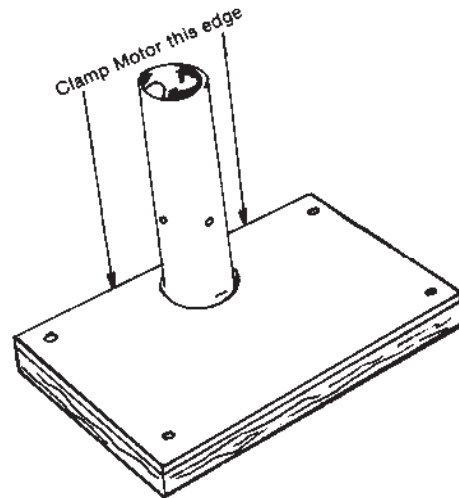

Code No.	Part No.	Description	No. Req'd.	Code No.	Part No.	Description	No. Req'd.
1	229162	Head Assy. - Complete	1	10	229155	Caster	4
2	229163	Head	1	11	229151	Center Arm (Painted)	2
3	229147	Bolt - Arm to Head	4	12	219451	Nut - Caster	4
4	229146	Washer - Arm to Head	4	13	201779	Lock Washer - Caster	4
5	229148	Bolt-Eng. Mount 7/16-14 x 4"	4	14	212633	Bolt - Cross Arm	4
5	230252	Bolt-Eng. Mount 3/8-16 x 4"	4	15	223164	Grip - Handle	2
6	229138	Mounting Arm Assy.	4	16	229154	Handle	1
7	229157	Post Assy. (Painted)	1	17	220812	Roll Pin - Handle	1
8	225875	Wing Nut - Arm	4	18	230041	Handle Assy.	1
9	209964	Lock Washer - Arm	4	19	225385	Pin & Chain Assy.	1

ORDER BY PART NUMBER, NOT BY CODE NUMBER

MODEL 93774
SERIES "A"

PANZITTA SALES & SERVICE
 72 George Avenue
 Wilkes-Barre, PA 18705
 570-822-6720 800-822-6720
 www.panzittasales.com

OPTIONAL HEADS

93282 TRANSMISSION HEAD

93283 OUTBOARD MOTOR HEAD

93284 VOLKSWAGEN ENGINE STAND ADAPTER

Code No.	Part No.	Description	No. Req'd.
1	229867	Adapter-Block	1
2	229869	Bolt (2-3/4")	1
3	201086	Lockwasher	1
4	229868	Bolt (4-1/2")	3
5	229870	Washer	6
6	207167	Nut	4