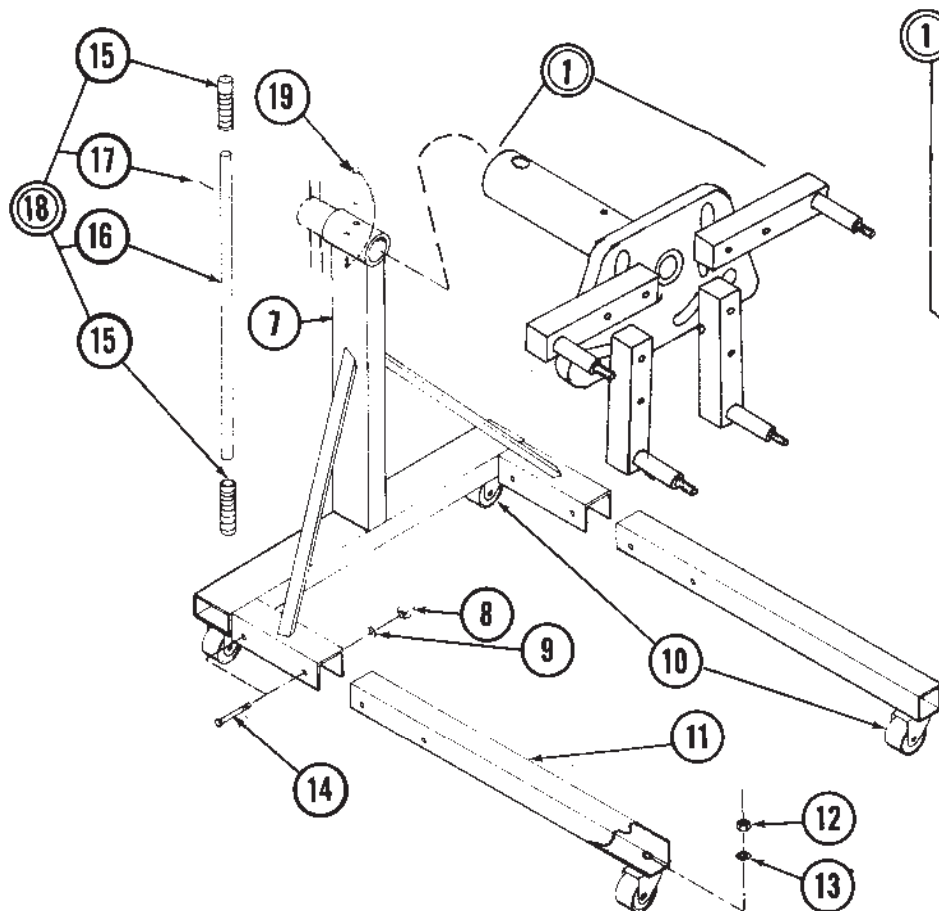

SERVICE DIVISION

Jack Parts Sheet MODEL 93774 SERIES "A"

1250 LB. CAPACITY
ENGINE STAND

COMPLETE HEAD ASSY.

PANZITTA SALES & SERVICE
72 George Avenue
Wilkes-Barre, PA 18705
570-822-6720 800-822-6720
www.panzittasales.com

Code No.	Part No.	Description	No. Req'd.	Code No.	Part No.	Description	No. Req'd.
1	229162	Head Assy. - Complete	1	10	229155	Caster	4
2	229163	Head	1	11	229151	Center Arm (Painted)	2
3	229147	Bolt - Arm to Head	4	12	219451	Nut - Caster	4
4	229146	Washer - Arm to Head	4	13	201779	Lock Washer - Caster	4
5	229148	Bolt-Eng. Mount 7/16-14 x 4"	4	14	212633	Bolt - Cross Arm	4
5	230252	Bolt-Eng. Mount 3/8-16 x 4"	4	15	223164	Grip - Handle	2
6	229138	Mounting Arm Assy.	4	16	229154	Handle	1
7	229157	Post Assy. (Painted)	1	17	220812	Roll Pin - Handle	1
8	225875	Wing Nut - Arm	4	18	230041	Handle Assy.	1
9	209964	Lock Washer - Arm	4	19	225385	Pin & Chain Assy.	1

93283 OUTBOARD MOTOR HEAD

93284 VOLKSWAGEN ENGINE STAND ADAPTER

Code No.	Part No.	Description	No. Req'd.
1	229867	Adapter-Block	1
2	229869	Bolt (2-3/4")	1
3	201086	Lockwasher	1
4	229868	Bolt (4-1/2")	3
5	229870	Washer	6
6	207167	Nut	4