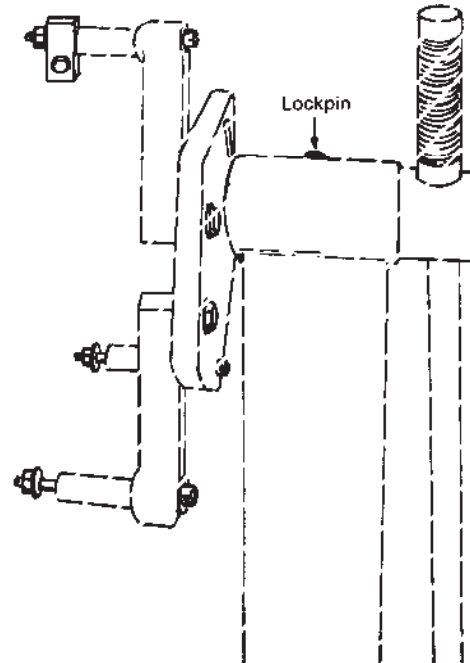

Code No.	Part No.	Description	No. Req'd.	Code No.	Part No.	Description	No. Req'd.
1	229162	Head Assy. - Complete	1	10	229155	Caster	4
2	229163	Head	1	11	229151	Center Arm (Painted)	2
3	229147	Bolt - Arm to Head	4	12	219451	Nut - Caster	4
4	229146	Washer - Arm to Head	4	13	201779	Lock Washer - Caster	4
5	229148	Bolt-Eng. Mount 7/16-14 x 4"	4	14	212633	Bolt - Cross Arm	4
5	230252	Bolt-Eng. Mount 3/8-16 x 4"	4	15	223164	Grip - Handle	2
6	229138	Mounting Arm Assy.	4	16	229154	Handle	1
7	229157	Post Assy. (Painted)	1	17	220812	Roll Pin - Handle	1
8	225875	Wing Nut - Arm	4	18	230041	Handle Assy.	1
9	209964	Lock Washer - Arm	4	19	225385	Pin & Chain Assy.	1

ORDER BY PART NUMBER, NOT BY CODE NUMBER

MODEL 93774
SERIES "A"

PANZITTA SALES & SERVICE
 72 George Avenue
 Wilkes-Barre, PA 18705
 570-822-6720 800-822-6720
 www.panzittasales.com

OPTIONAL HEADS

93282 TRANSMISSION HEAD

93283 OUTBOARD MOTOR HEAD

93284 VOLKSWAGEN ENGINE STAND ADAPTER

Code No.	Part No.	Description	No. Req'd.
1	229867	Adapter-Block	1
2	229869	Bolt (2-3/4")	1
3	201086	Lockwasher	1
4	229868	Bolt (4-1/2")	3
5	229870	Washer	6
6	207167	Nut	4