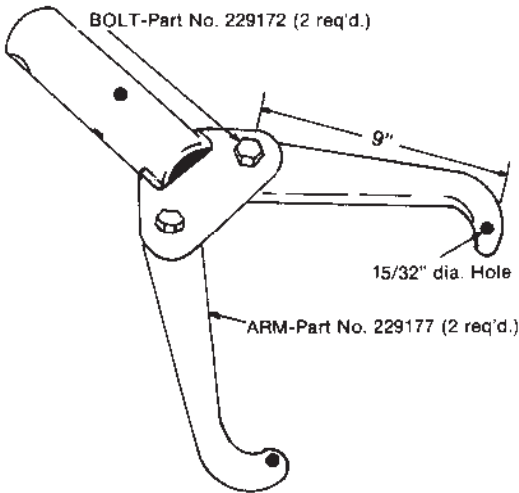

SERVICE DIVISION

Jack Parts Sheet MODEL 93774 SERIES "A"

1250 LB. CAPACITY
ENGINE STAND

COMPLETE HEAD ASSY.

PANZITTA SALES & SERVICE
72 George Avenue
Wilkes-Barre, PA 18705
570-822-6720 800-822-6720
www.panzittasales.com

Code No.	Part No.	Description	No. Req'd.	Code No.	Part No.	Description	No. Req'd.
1	229162	Head Assy. - Complete	1	10	229155	Caster	4
2	229163	Head	1	11	229151	Center Arm (Painted)	2
3	229147	Bolt - Arm to Head	4	12	219451	Nut - Caster	4
4	229146	Washer - Arm to Head	4	13	201779	Lock Washer - Caster	4
5	229148	Bolt-Eng. Mount 7/16-14 x 4"	4	14	212633	Bolt - Cross Arm	4
5	230252	Bolt-Eng. Mount 3/8-16 x 4"	4	15	223164	Grip - Handle	2
6	229138	Mounting Arm Assy.	4	16	229154	Handle	1
7	229157	Post Assy. (Painted)	1	17	220812	Roll Pin - Handle	1
8	225875	Wing Nut - Arm	4	18	230041	Handle Assy.	1
9	209964	Lock Washer - Arm	4	19	225385	Pin & Chain Assy.	1

ORDER BY PART NUMBER, NOT BY CODE NUMBER

MODEL 93774
SERIES "A"

PANZITTA SALES & SERVICE
 72 George Avenue
 Wilkes-Barre, PA 18705
 570-822-6720 800-822-6720
 www.panzittasales.com

OPTIONAL HEADS

93282 TRANSMISSION HEAD

93283 OUTBOARD MOTOR HEAD

93284 VOLKSWAGEN ENGINE STAND ADAPTER

Code No.	Part No.	Description	No. Req'd.
1	229867	Adapter-Block	1
2	229869	Bolt (2-3/4")	1
3	201086	Lockwasher	1
4	229868	Bolt (4-1/2")	3
5	229870	Washer	6
6	207167	Nut	4