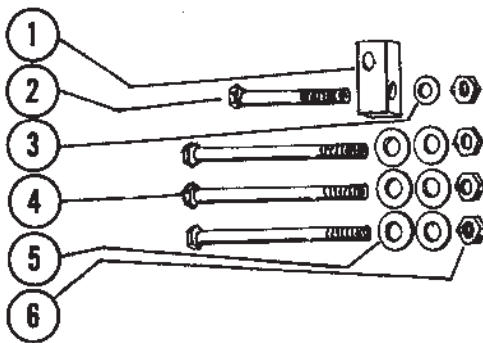

Code No.	Part No.	Description	No. Req'd.	Code No.	Part No.	Description	No. Req'd.
1	229162	Head Assy. - Complete	1	10	229155	Caster	4
2	229163	Head	1	11	229151	Center Arm (Painted)	2
3	229147	Bolt - Arm to Head	4	12	219451	Nut - Caster	4
4	229146	Washer - Arm to Head	4	13	201779	Lock Washer - Caster	4
5	229148	Bolt-Eng. Mount 7/16-14 x 4"	4	14	212633	Bolt - Cross Arm	4
5	230252	Bolt-Eng. Mount 3/8-16 x 4"	4	15	223164	Grip - Handle	2
6	229138	Mounting Arm Assy.	4	16	229154	Handle	1
7	229157	Post Assy. (Painted)	1	17	220812	Roll Pin - Handle	1
8	225875	Wing Nut - Arm	4	18	230041	Handle Assy.	1
9	209964	Lock Washer - Arm	4	19	225385	Pin & Chain Assy.	1

ORDER BY PART NUMBER, NOT BY CODE NUMBER

MODEL 93774
SERIES "A"

PANZITTA SALES & SERVICE
 72 George Avenue
 Wilkes-Barre, PA 18705
 570-822-6720 800-822-6720
 www.panzittasales.com

OPTIONAL HEADS

93282 TRANSMISSION HEAD

93283 OUTBOARD MOTOR HEAD

93284 VOLKSWAGEN ENGINE STAND ADAPTER

Code No.	Part No.	Description	No. Req'd.
1	229867	Adapter-Block	1
2	229869	Bolt (2-3/4")	1
3	201086	Lockwasher	1
4	229868	Bolt (4-1/2")	3
5	229870	Washer	6
6	207167	Nut	4