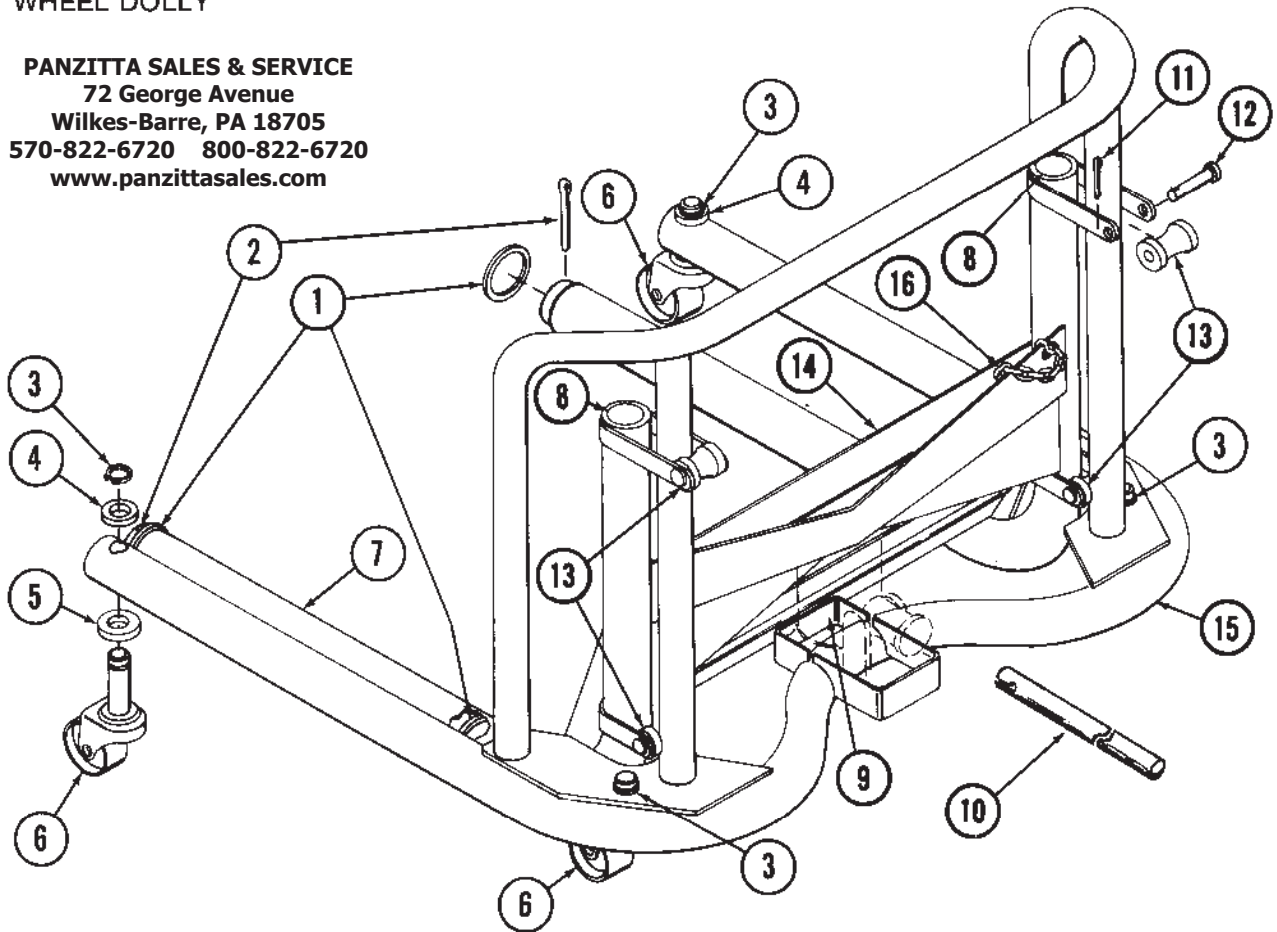

WALKER

SERVICE DIVISION

Jack Parts Sheet

MODEL 93766 (was J824)
SERIES "A"

1 1/4 TON CAPACITY
WHEEL DOLLY

PANZITTA SALES & SERVICE
72 George Avenue
Wilkes-Barre, PA 18705
570-822-6720 800-822-6720
www.panzittasales.com

Code No.	Part No.	Description	No. Req'd.	Code No.	Part No.	Description	No. Req'd.
1	221391	Washer	4	10	10656	Jack Handle	1
2	221408	Cotter Pin	2	11	204426	Cotter Pin	4
3	214557	Retaining Ring	4	12	221386	Roller Pin	4
4	221383	Washer — Upper	2	13	221384	Roller	4
5	221451	Washer — Lower	2	14	222170	Lift Assembly	1
6	221346	Caster	4	15	222168	Base Assembly	1
7	221387	Roller Assembly	2	16	221406	Chain Assembly	1
8	214567	Button Plugs	2				
9	J906	Jack Assy. (See Separate Part Sheet for Parts Detail)	1				

ORDER BY PART NUMBER, NOT BY CODE NUMBER