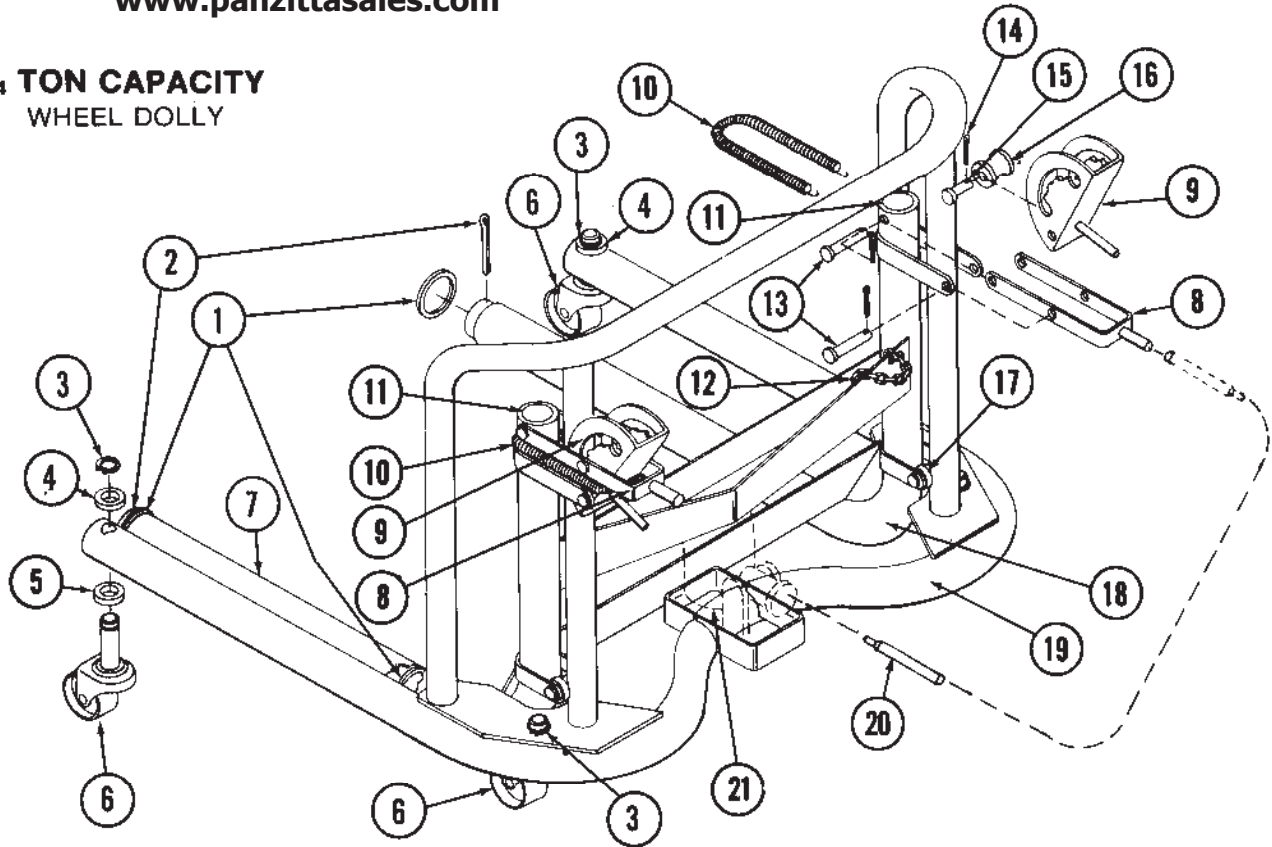

SERVICE DIVISION

PANZITTA SALES & SERVICE
 72 George Avenue
 Wilkes-Barre, PA 18705
 570-822-6720 800-822-6720
 www.panzittasales.com

Jack Parts Sheet

MODEL 93765 (was J823)
 SERIES "A"

3/4 TON CAPACITY
 WHEEL DOLLY

Code No.	Part No.	Description	No. Req'd.	Code No.	Part No.	Description	No. Req'd.
1	221390	Washer	4	13	221386	Roller Pin	8
2	221408	Cotter Pin	2	14	204426	Cotter Pin	8
3	214557	Retaining Ring	4	15	221386	Roller Pin	8
4	221383	Washer - Upper	2	16	221385	Roller	2
5	221451	Washer - Lower	2	17	221384	Roller	2
6	221346	Caster	4	18	221399	Lift Assembly	1
7	221387	Roller Assembly	2	19	221392	Base Assembly	1
8	221409	Socket & Bracket Assy.	2	20	227527	Handle	1
9	221412	Adjusting Dog Assembly	2	21	93225	Jack Assembly. (See separate parts sheet for Parts breakdown)	
10	221407	Tension Spring	2				
11	214567	Button Plug	2				
12	221406	Chain Assembly	1				

ORDER BY PART NUMBER, NOT CODE NUMBER