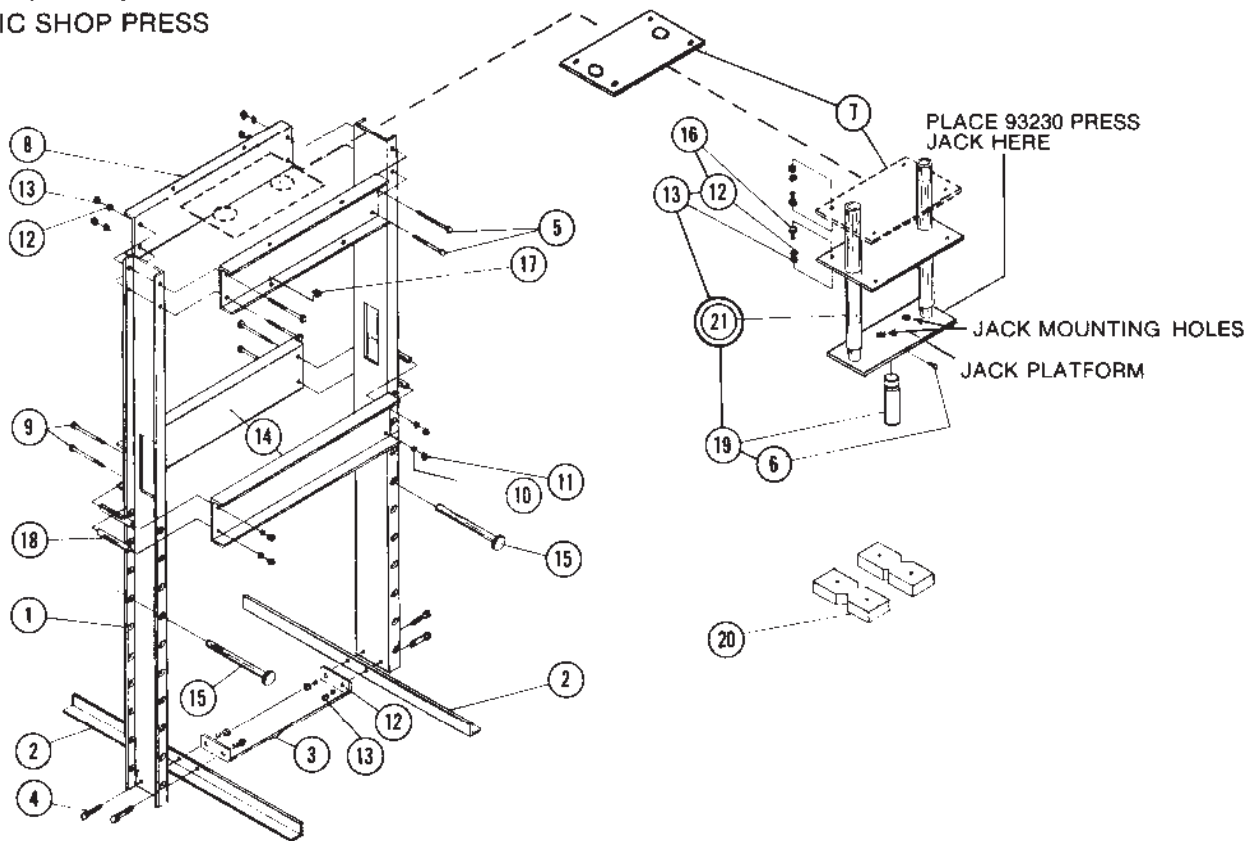

## Jack Parts Sheet

**MODEL 93616 (was J840)**  
 Series "A"

**15 TON CAPACITY**  
 HYDRAULIC SHOP PRESS

Code No.	Part Number	Description	No. Req.	Code No.	Part Number	Description	No. Req.
1	225314	Sidepost	2	12	225254	Lockwasher 1/2 (spacer)	16
2	225305	Base	2	13	203348	Nut 1/2-13	16
3	225308	Link Strap	1	14	225311	Bed Channel	2
4	225225	Bolt (Base) 1/2-13 x 1-1/4	4	15	225247	Pin	2
5	225418	Bolt (Cross Member) 1/2-13 x 5	4	16	212675	Bolt 1/2-13 x 1-1/2	8
				17	225469	Washer - Beveled	8
6	225374	Set Screw 5/16-18 x 7/8	1	18	225248	Spacer	4
7	227402	Top Plate	1	19	225249	Stud	1
8	225317	Cross Member	2	20	225326	Arbor Plate Assembly	2
9	225226	Bolt 3/8-24 (bed channel)	4	21	225323	Head Assembly	1
10	209964	Lockwasher 3/8 (bed channel)	4				
11	203275	Nut 3/8-24 (bed channel)	4				

ORDER BY PART NUMBER, NOT CODE NUMBER