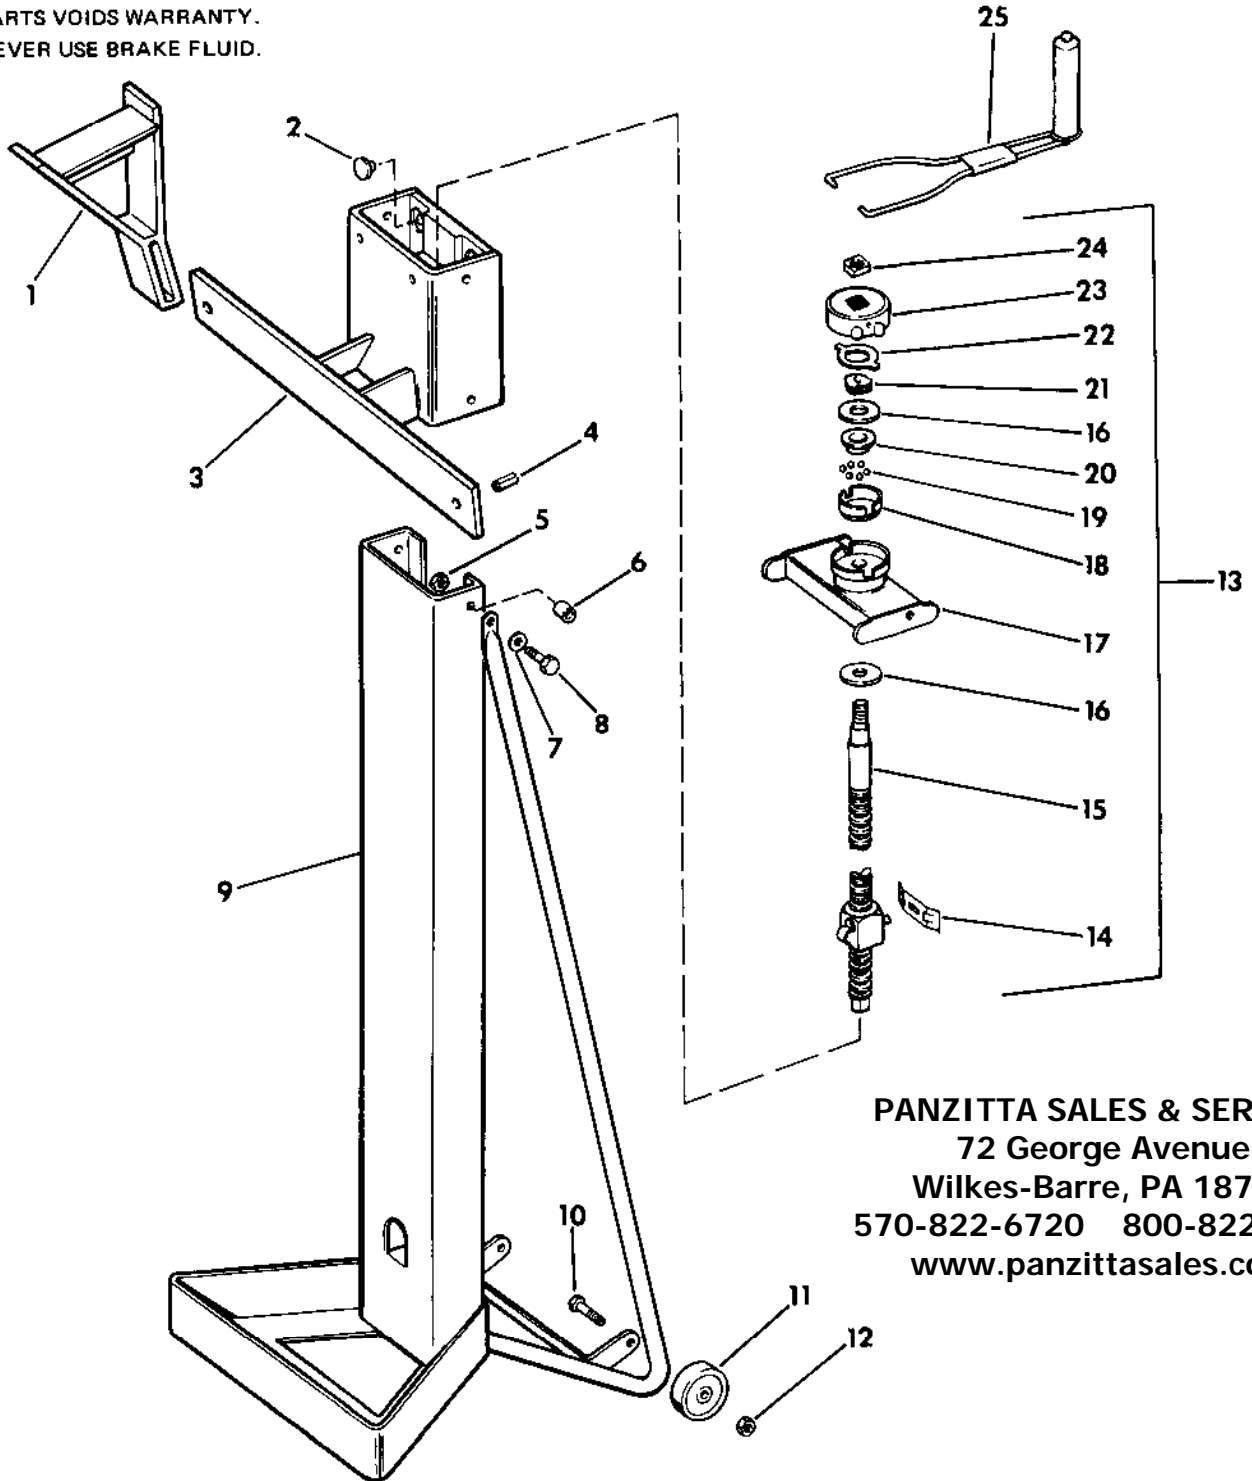

BLACKHAWK

**LIFTING
EQUIPMENT**

Repair Parts Information

One End Lift

MODEL SJ-11

Serial Code A

FOR QUALITY WORKMANSHIP AND GENUINE BLACKHAWK PARTS, SELECT A BLACKHAWK AUTHORIZED SERVICE DEPOT FOR YOUR REPAIR NEEDS.

RATED CAPACITY: 1-1/2 TON

USE ONLY LX-21 JACK OIL AND GENUINE FACTORY PARTS.
USE OF OTHER HYDRAULIC FLUIDS OR NON-GENUINE PARTS VOIDS WARRANTY.
NEVER USE BRAKE FLUID.

PANZITTA SALES & SERVICE
72 George Avenue
Wilkes-Barre, PA 18705
570-822-6720 800-822-6720
www.panzittasales.com

PARTS LIST FOR MODEL SJ-11

ITEM NO	PART NO	NO. REQ.	DESCRIPTION
1	SJ10.025	2	Saddle
2	SJ100.122	8	Button
3	SJ10.029H	1	Elevator
4	SJ100.076	2	Pin
5	SJ100.125	2	Nut
6	SJ100.127	2	Spacer
7	SJ100.124	2	Washer
8	SJ100.123	2	Bolt
9	SJ10.026	1	Not Available as Repair Part
10	SJ100.130	2	Bolt
11	SJ100.131	2	Wheel
12	SJ100.079	2	Nut
13	SJ10.034	1	Brake, w/screw
14	SJ100.171	1	Clip
15	SJ10.044	1	Screw w/block
16	SJ100.141	2	Washer
17	SJ10.033C	1	Hood w/disc
18	SJ100.136	1	Race (Outer)
19	P208.16	13	Ball
20	SJ100.137	1	Race (Inner)
21	SJ100.134	3	Ratchet
22	SJ100.139	2	Pawl
23	SJ100.118	1	Cover
24	SJ100.128	1	Nut
25	SJ10.032H	1	Crank
†26	E704.026	1	Decal (Caution)
27	K328.026	1	Decal (Repair)